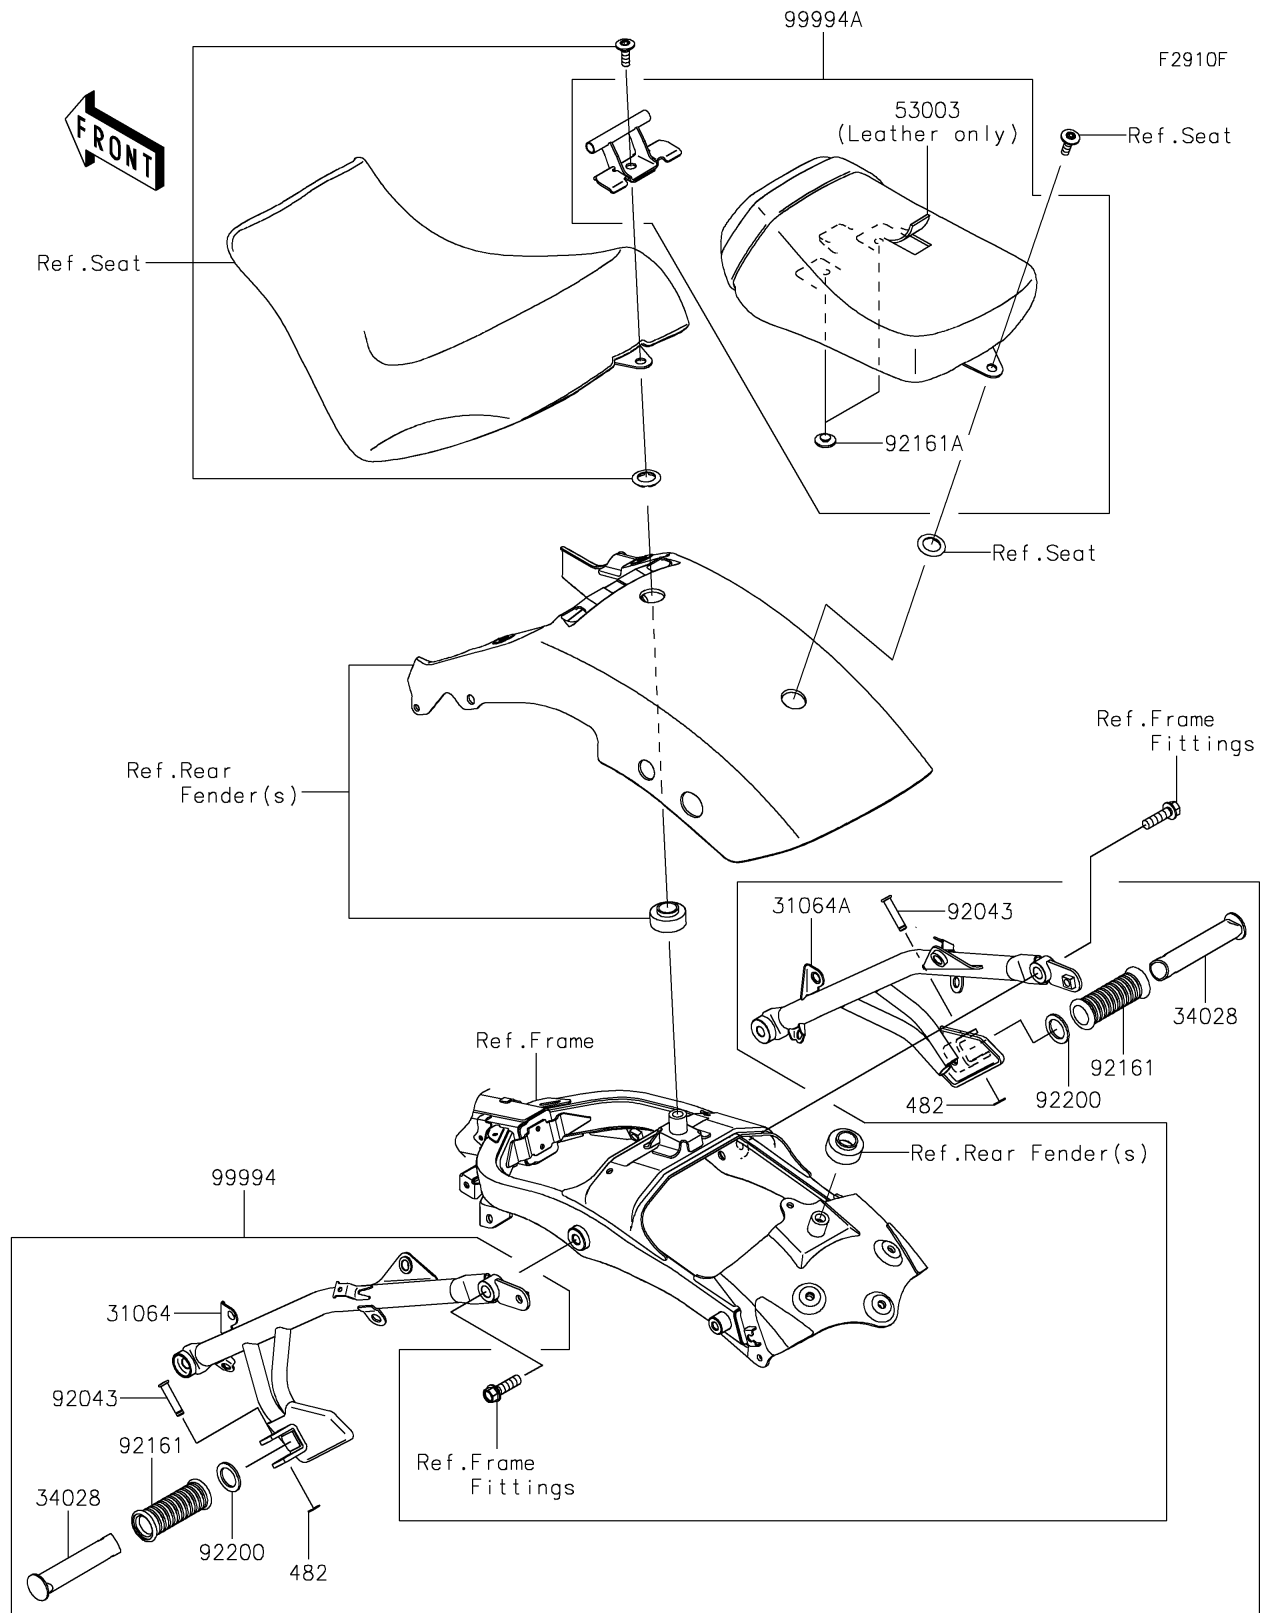

2021 Vulcan® S ABS CAFE

PARTS DIAGRAM

Accessory(Passenger Seat)

2021 Vulcan® S ABS CAFE

PARTS LIST

Accessory(Passenger Seat)

ITEM NAME	PART NUMBER	QUANTITY
PIPE-COMP,RR,LH,F.S.BLACK (Ref # 31064)	31064-0650-18R	1
PIPE-COMP,RR,RH,F.S.BLACK (Ref # 31064A)	31064-0651-18R	1
STEP,RR (Ref # 34028)	34028-0344	2
LEATHER,RR SEAT,BLACK (Ref # 53003)	53003-0568-MA	1
PIN,8X36.5 (Ref # 92043)	92043-1339	2
DAMPER,STEP (Ref # 92161)	92161-0232	2
DAMPER,8X22X10 (Ref # 92161A)	92161-1685	2
WASHER,22.5X33X2.3 (Ref # 92200)	92200-1482	2
KIT-ACCESSORY,REAR STEP (Ref # 99994)	99994-0570	1
KIT-ACCESSORY,PASSENGER SEAT (Ref # 99994A)	99994-1558	1
CIRCLIP-TYPE-E (Ref # 482)	482EA7000	2