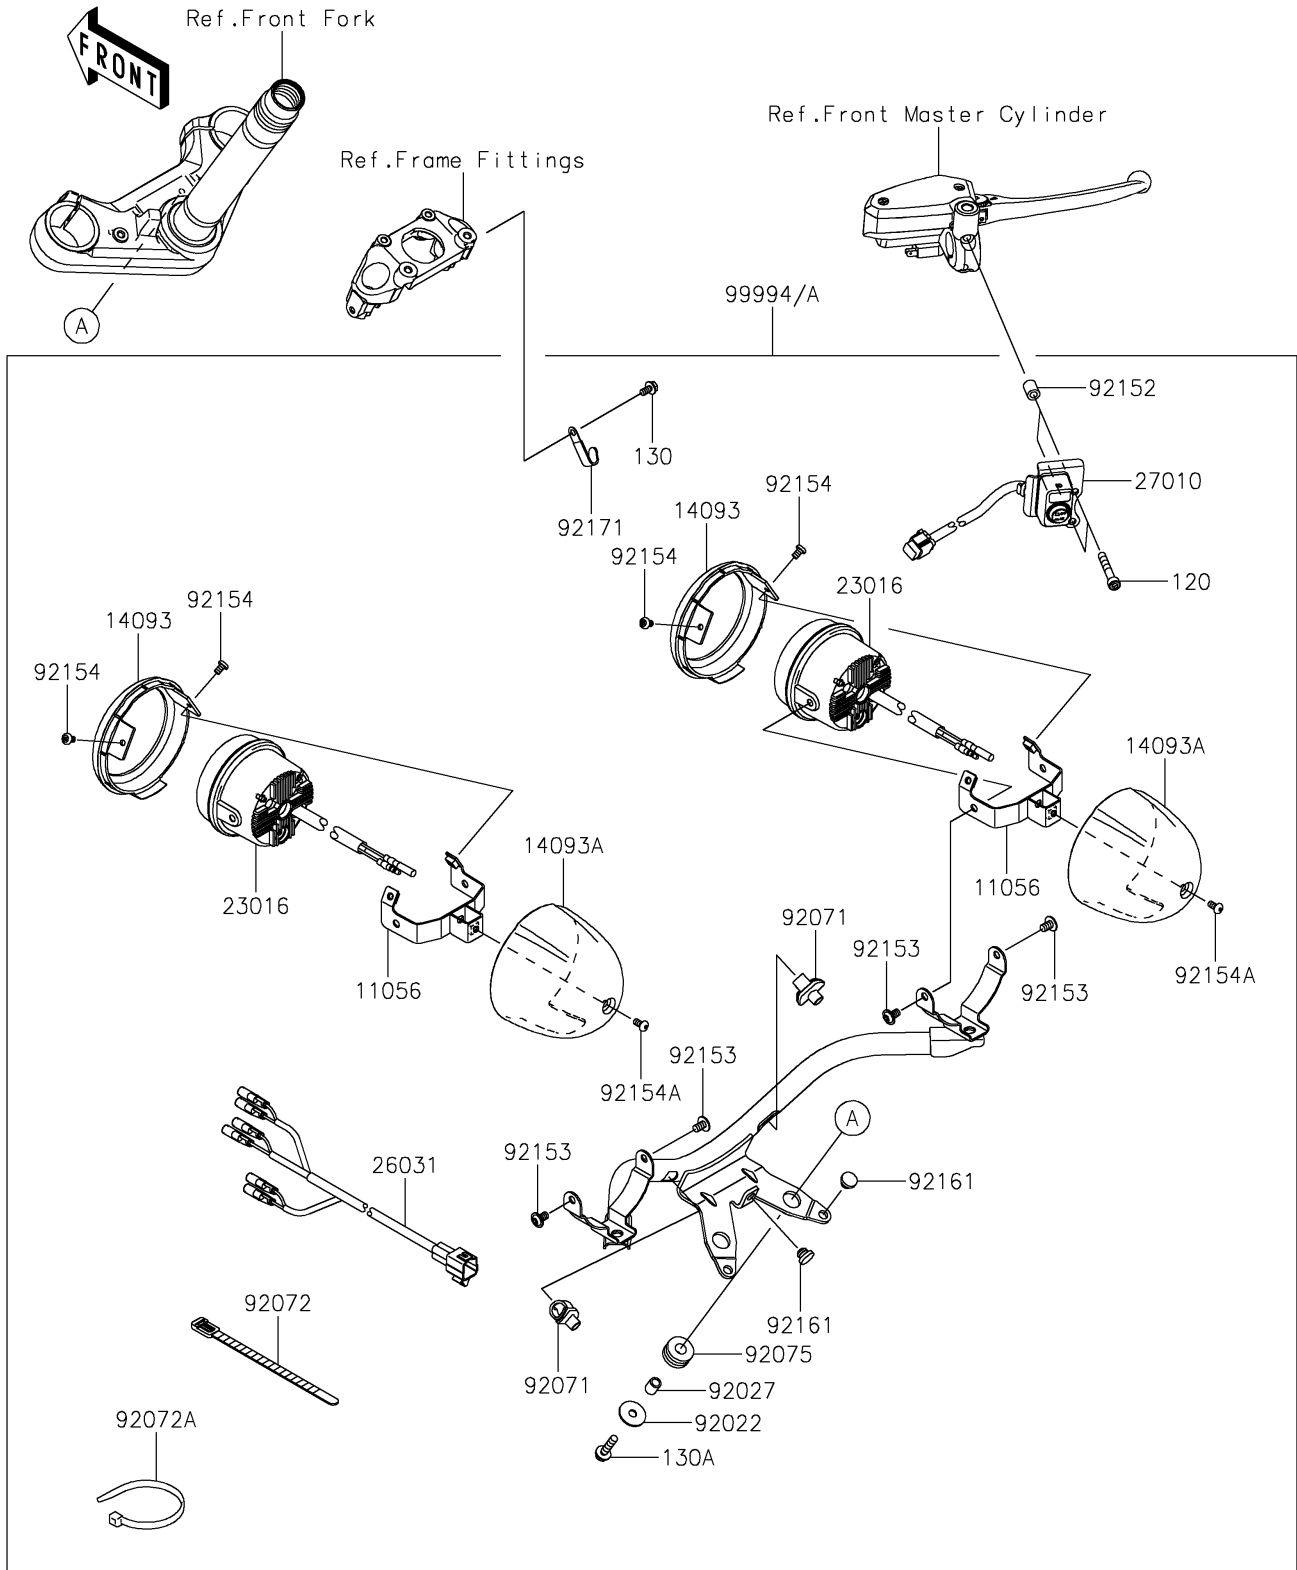

2022 Vulcan® S ABS CAFE

PARTS DIAGRAM

Accessory(Sub Lamp)

F2910D

2022 Vulcan[®] S ABS CAFE

PARTS LIST

Accessory(Sub Lamp)

ITEM NAME

PART NUMBER

QUANTITY
