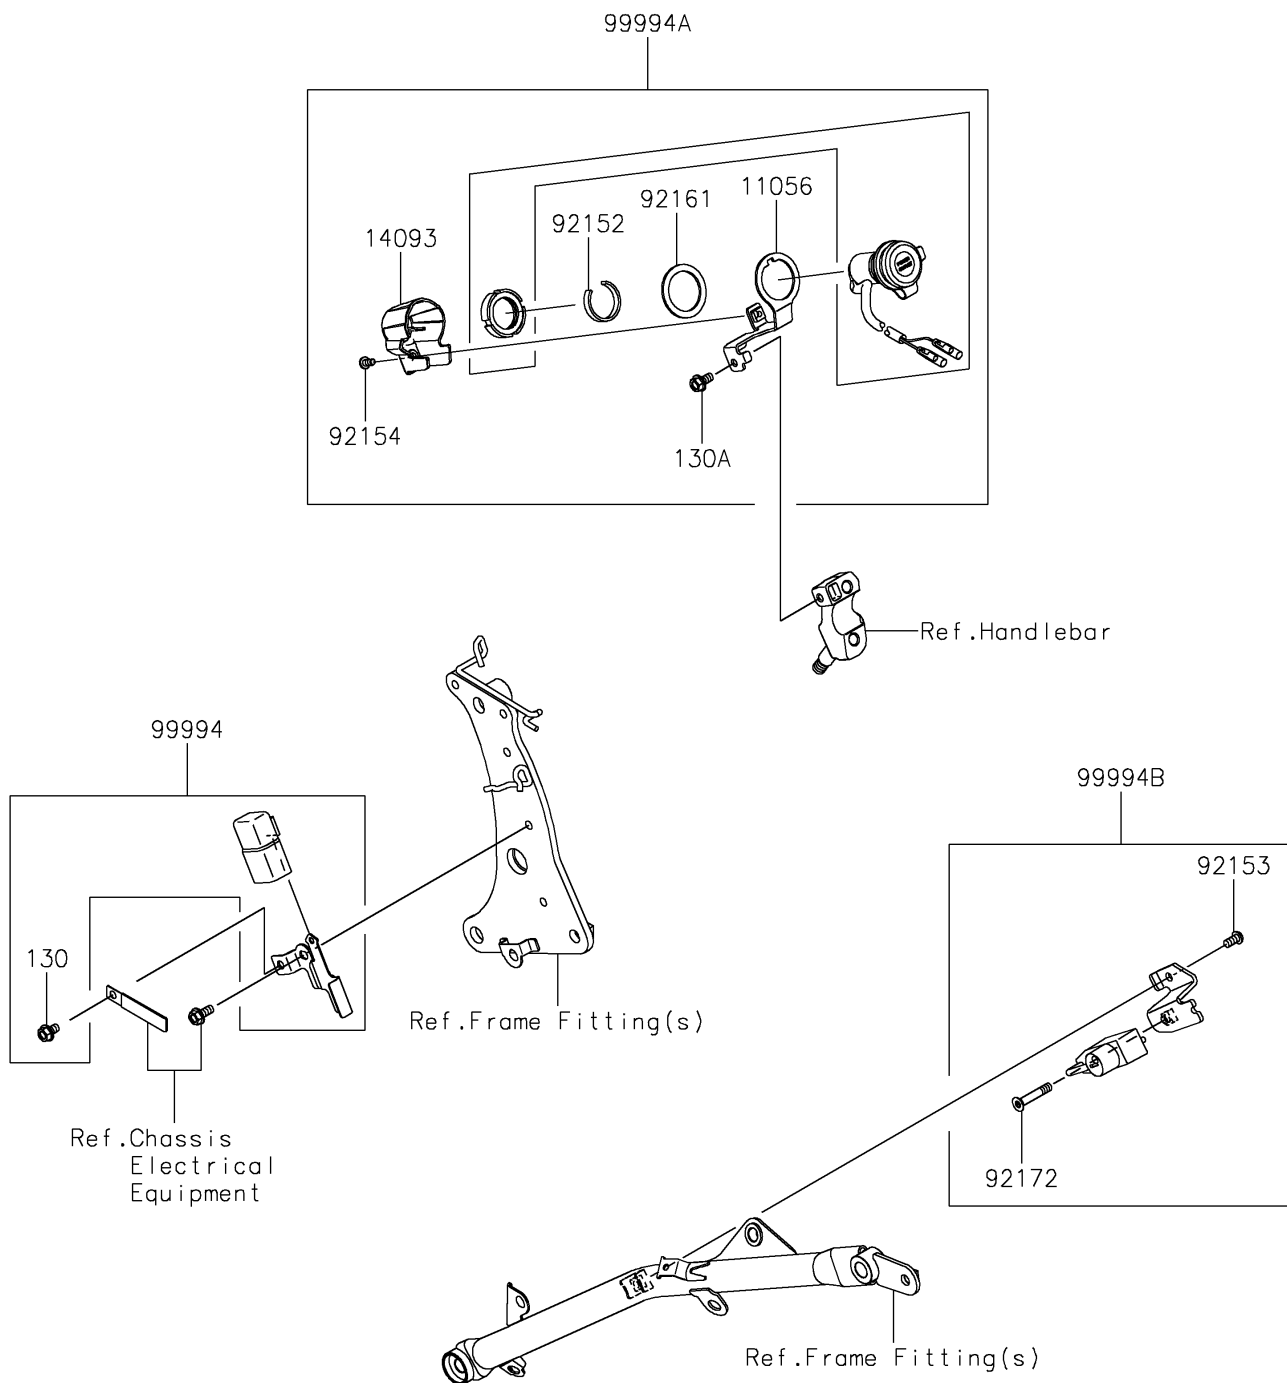

2022 VULCAN[®] S CAFE

PARTS DIAGRAM

Accessory(Helmet Lock etc.)

F2910C

2022 VULCAN[®] S CAFE

PARTS LIST

Accessory(Helmet Lock etc.)

ITEM NAME

PART NUMBER

QUANTITY
