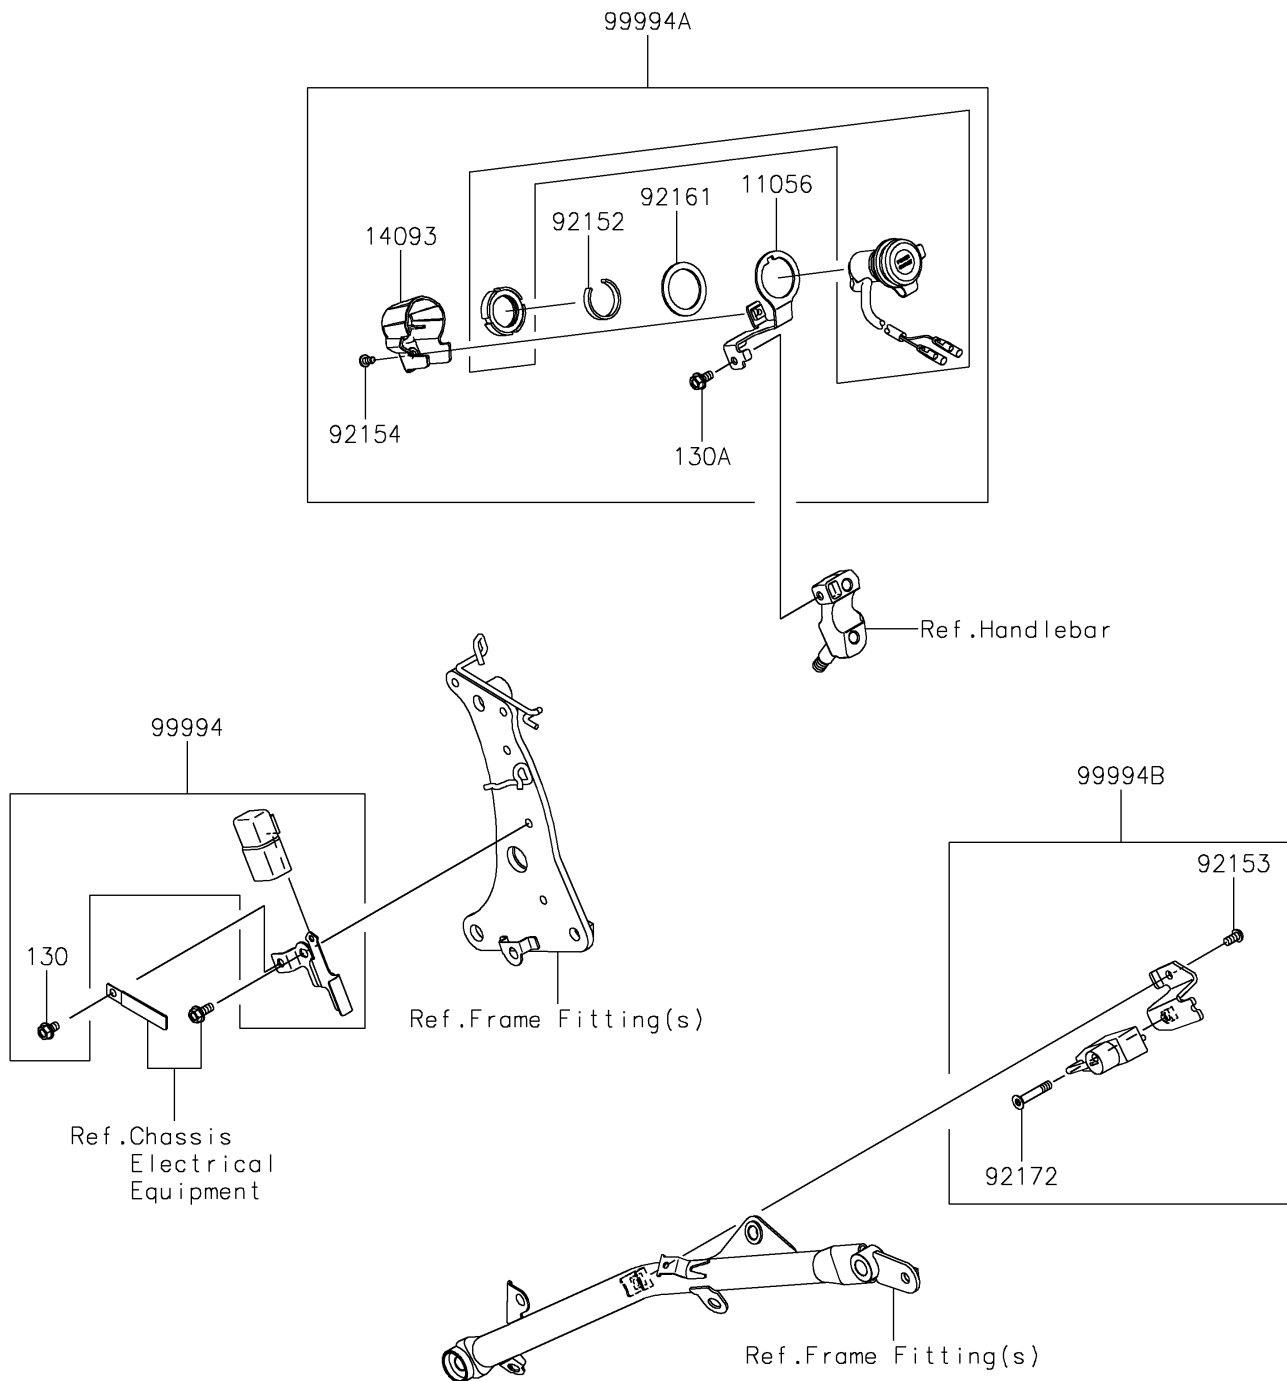

2022 Vulcan[®] S ABS CAFE

PARTS DIAGRAM

Accessory(Helmet Lock etc.)

F2910C

2022 Vulcan® S ABS CAFE

PARTS LIST

Accessory(Helmet Lock etc.)

ITEM NAME	PART NUMBER	QUANTITY
BRACKET (Ref # 11056)	11056-7538	1
COVER,SOCKET (Ref # 14093)	14093-0212	1
COLLAR (Ref # 92152)	92152-2135	1
BOLT,6X12 (Ref # 92153)	92153-0906	1
BOLT,SOCKET,5X10 (Ref # 92154)	92154-1292	1
DAMPER (Ref # 92161)	92161-1789	1
SCREW,HEXLOBE,6X35 (Ref # 92172)	92172-0835	1
KIT-ACCESSORY,RELAY (Ref # 99994)	99994-0510	1
KIT-ACCESSORY,DC SOCKET (Ref # 99994A)	99994-0541	1
KIT-ACCESSORY,HELMET LOCK (Ref # 99994B)	99994-0880	1
BOLT-FLANGED,6X10 (Ref # 130)	130AA0610	1
BOLT-FLANGED,6X12 (Ref # 130A)	130BB0612	1