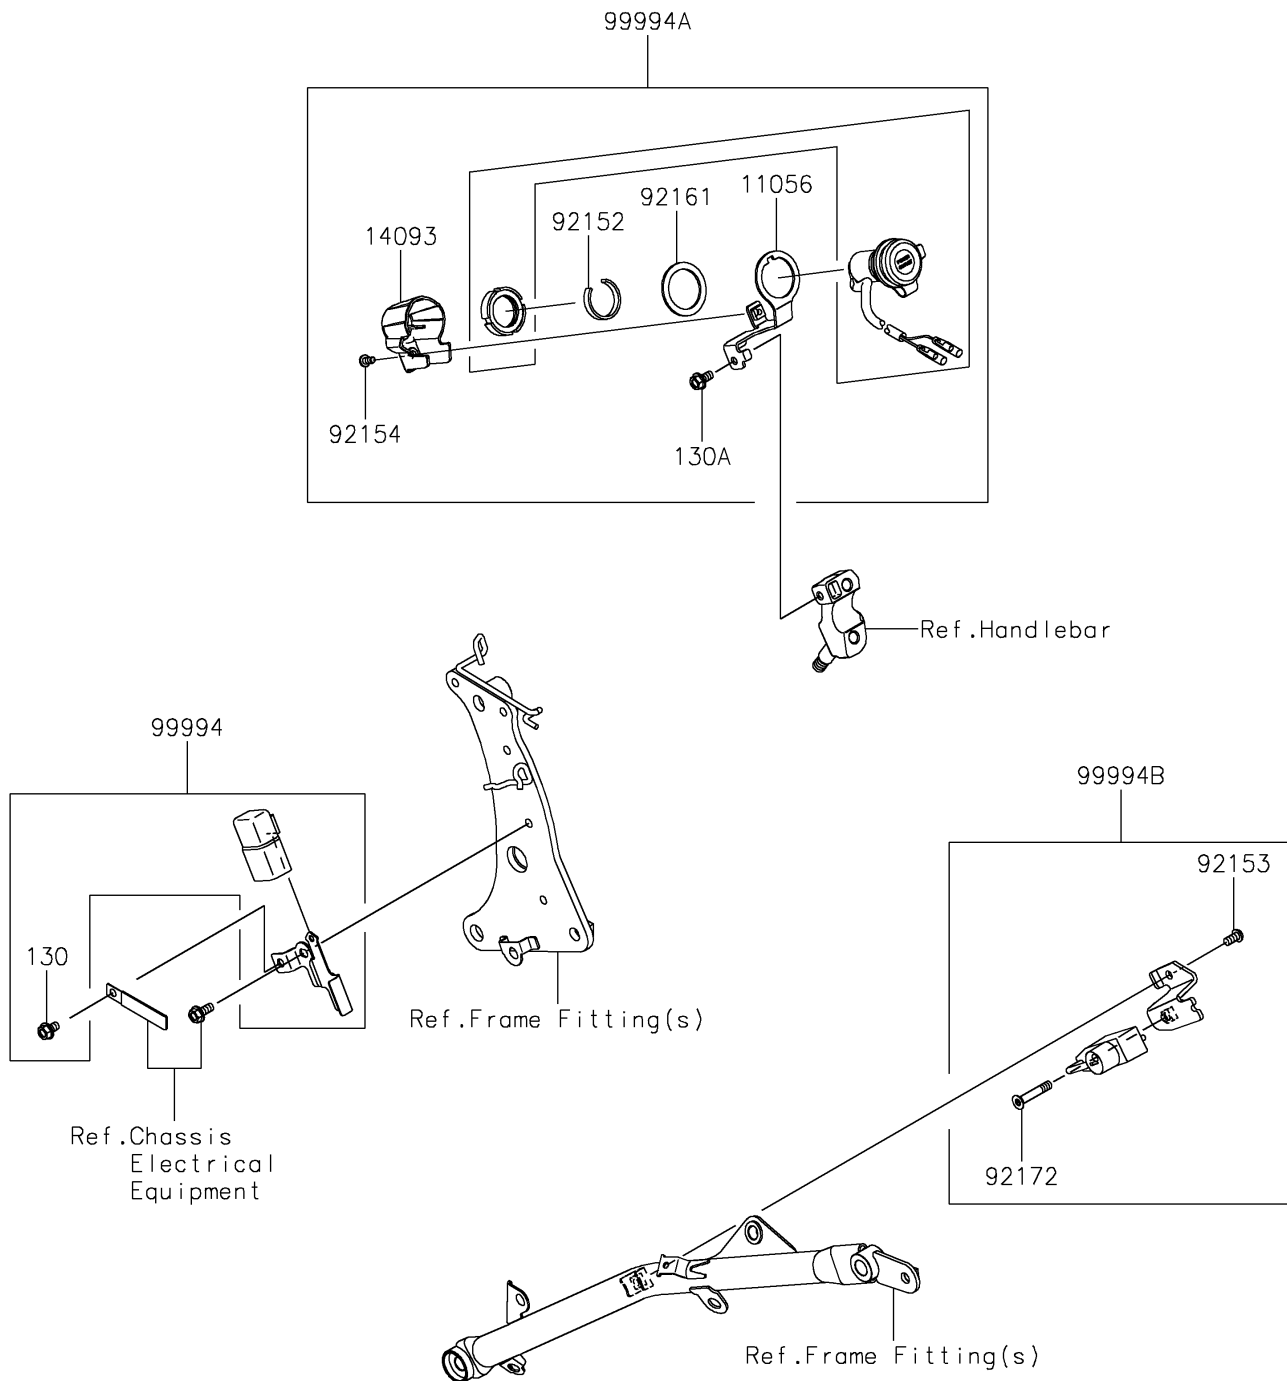

2021 Vulcan® S ABS CAFE

PARTS DIAGRAM

Accessory(Helmet Lock etc.)

F2910C

2021 Vulcan® S ABS CAFE

PARTS LIST

Accessory(Helmet Lock etc.)

ITEM NAME	PART NUMBER	QUANTITY
BRACKET (Ref # 11056)	11056-7538	1
COVER,SOCKET (Ref # 14093)	14093-0212	1
COLLAR (Ref # 92152)	92152-2135	1
BOLT,6X12 (Ref # 92153)	92153-0906	1
BOLT,SOCKET,5X10 (Ref # 92154)	92154-1292	1
DAMPER (Ref # 92161)	92161-1789	1
SCREW,HEXLOBE,6X35 (Ref # 92172)	92172-0835	1
KIT-ACCESSORY,RELAY (Ref # 99994)	99994-0510	1
KIT-ACCESSORY,DC SOCKET (Ref # 99994A)	99994-0541	1
KIT-ACCESSORY,HELMET LOCK (Ref # 99994B)	99994-0880	1
BOLT-FLANGED,6X10 (Ref # 130)	130AA0610	1
BOLT-FLANGED,6X12 (Ref # 130A)	130BB0612	1