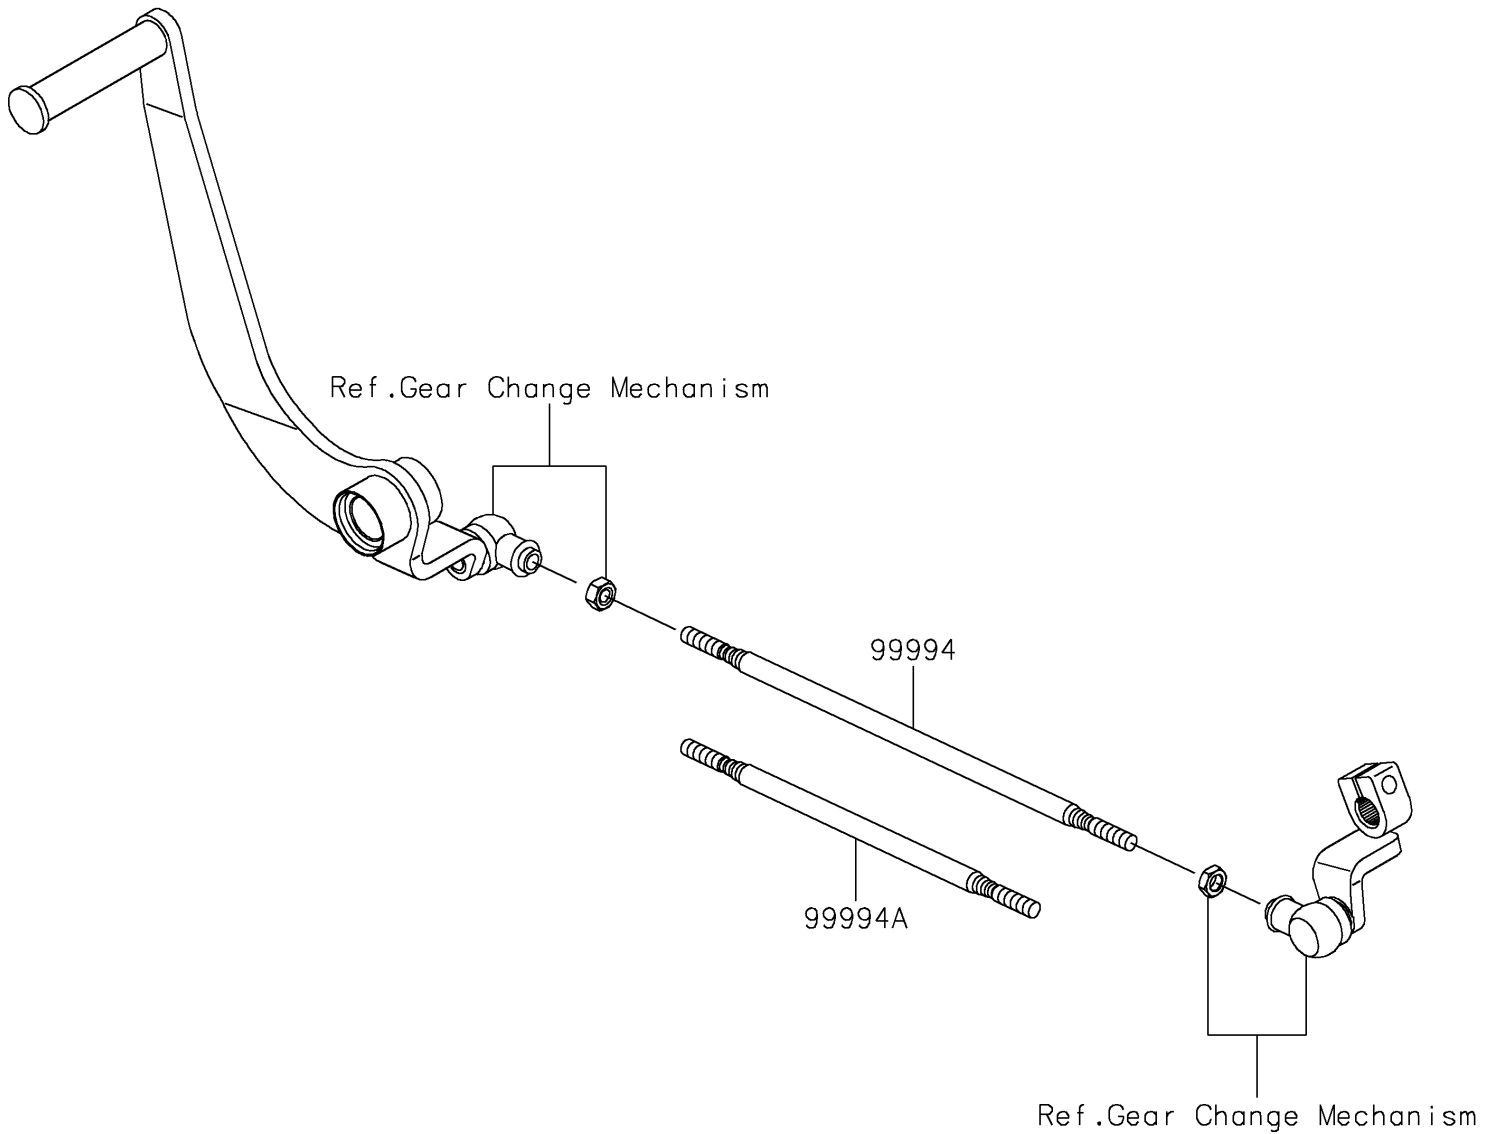

2022 VULCAN® S CAFE

PARTS DIAGRAM

Accessory(Tie Rod)

F2910A

2022 VULCAN[®] S CAFE

PARTS LIST

Accessory(Tie Rod)

ITEM NAME

PART NUMBER

QUANTITY
