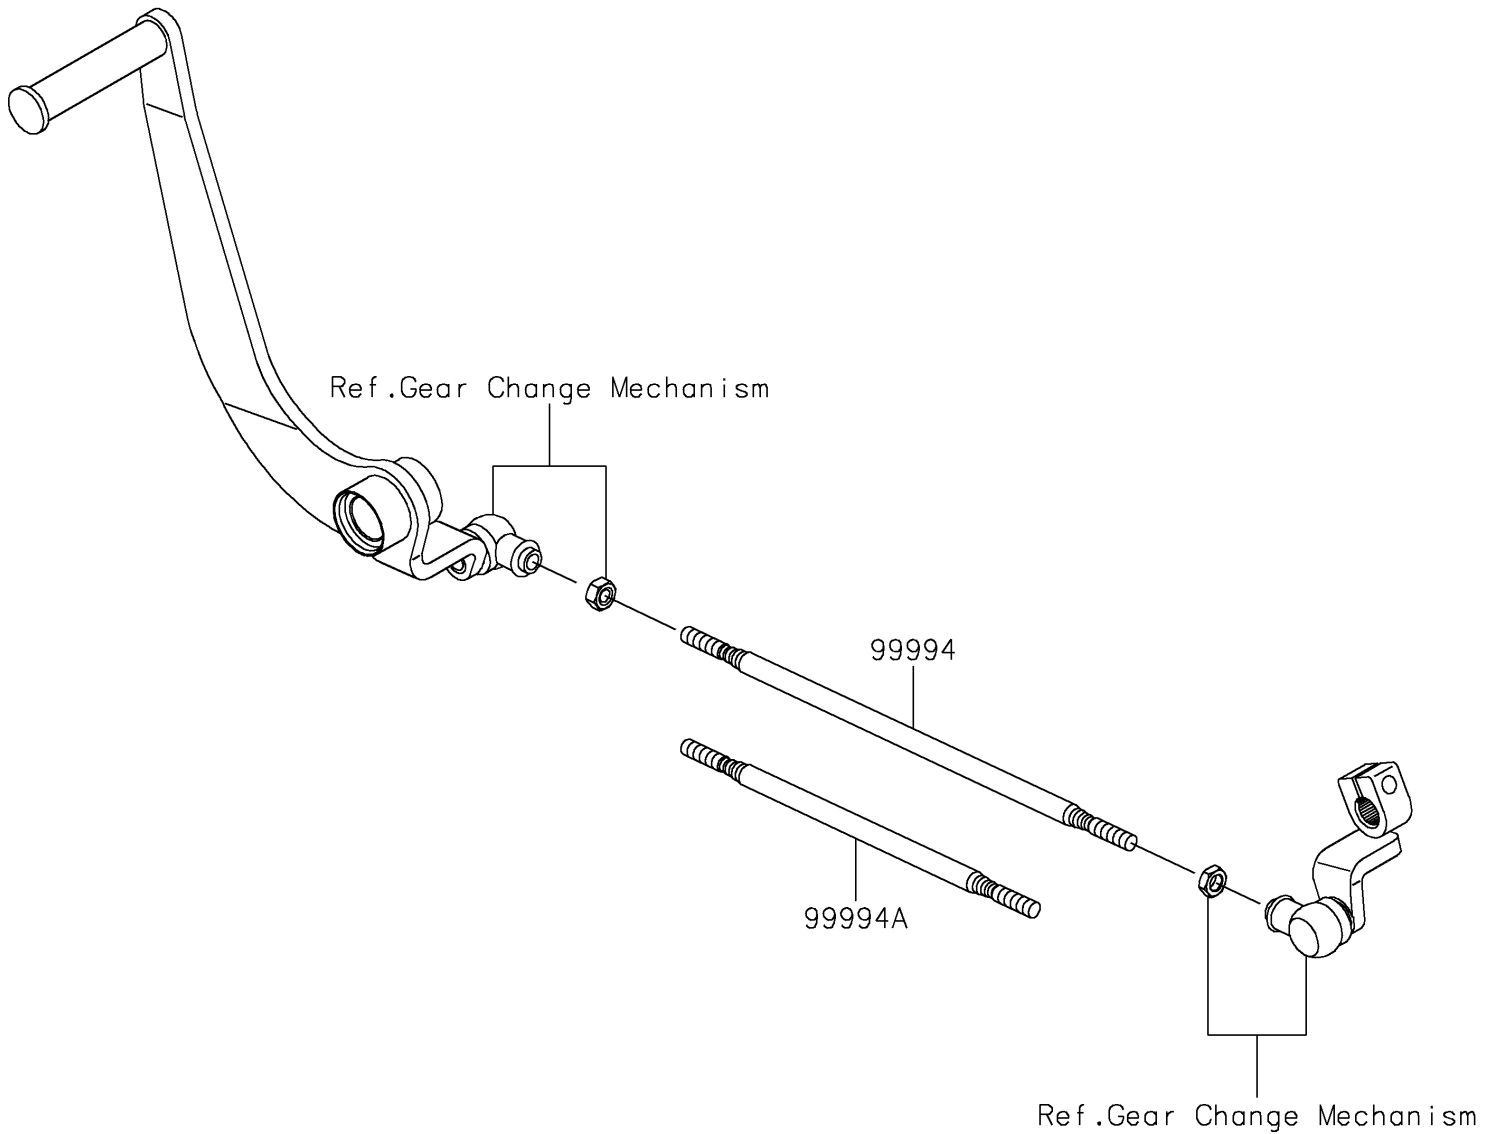

2022 Vulcan[®] S ABS CAFE

PARTS DIAGRAM

Accessory(Tie Rod)

F2910A

2022 Vulcan® S ABS CAFE

PARTS LIST

Accessory(Tie Rod)

ITEM NAME

PART NUMBER

QUANTITY
