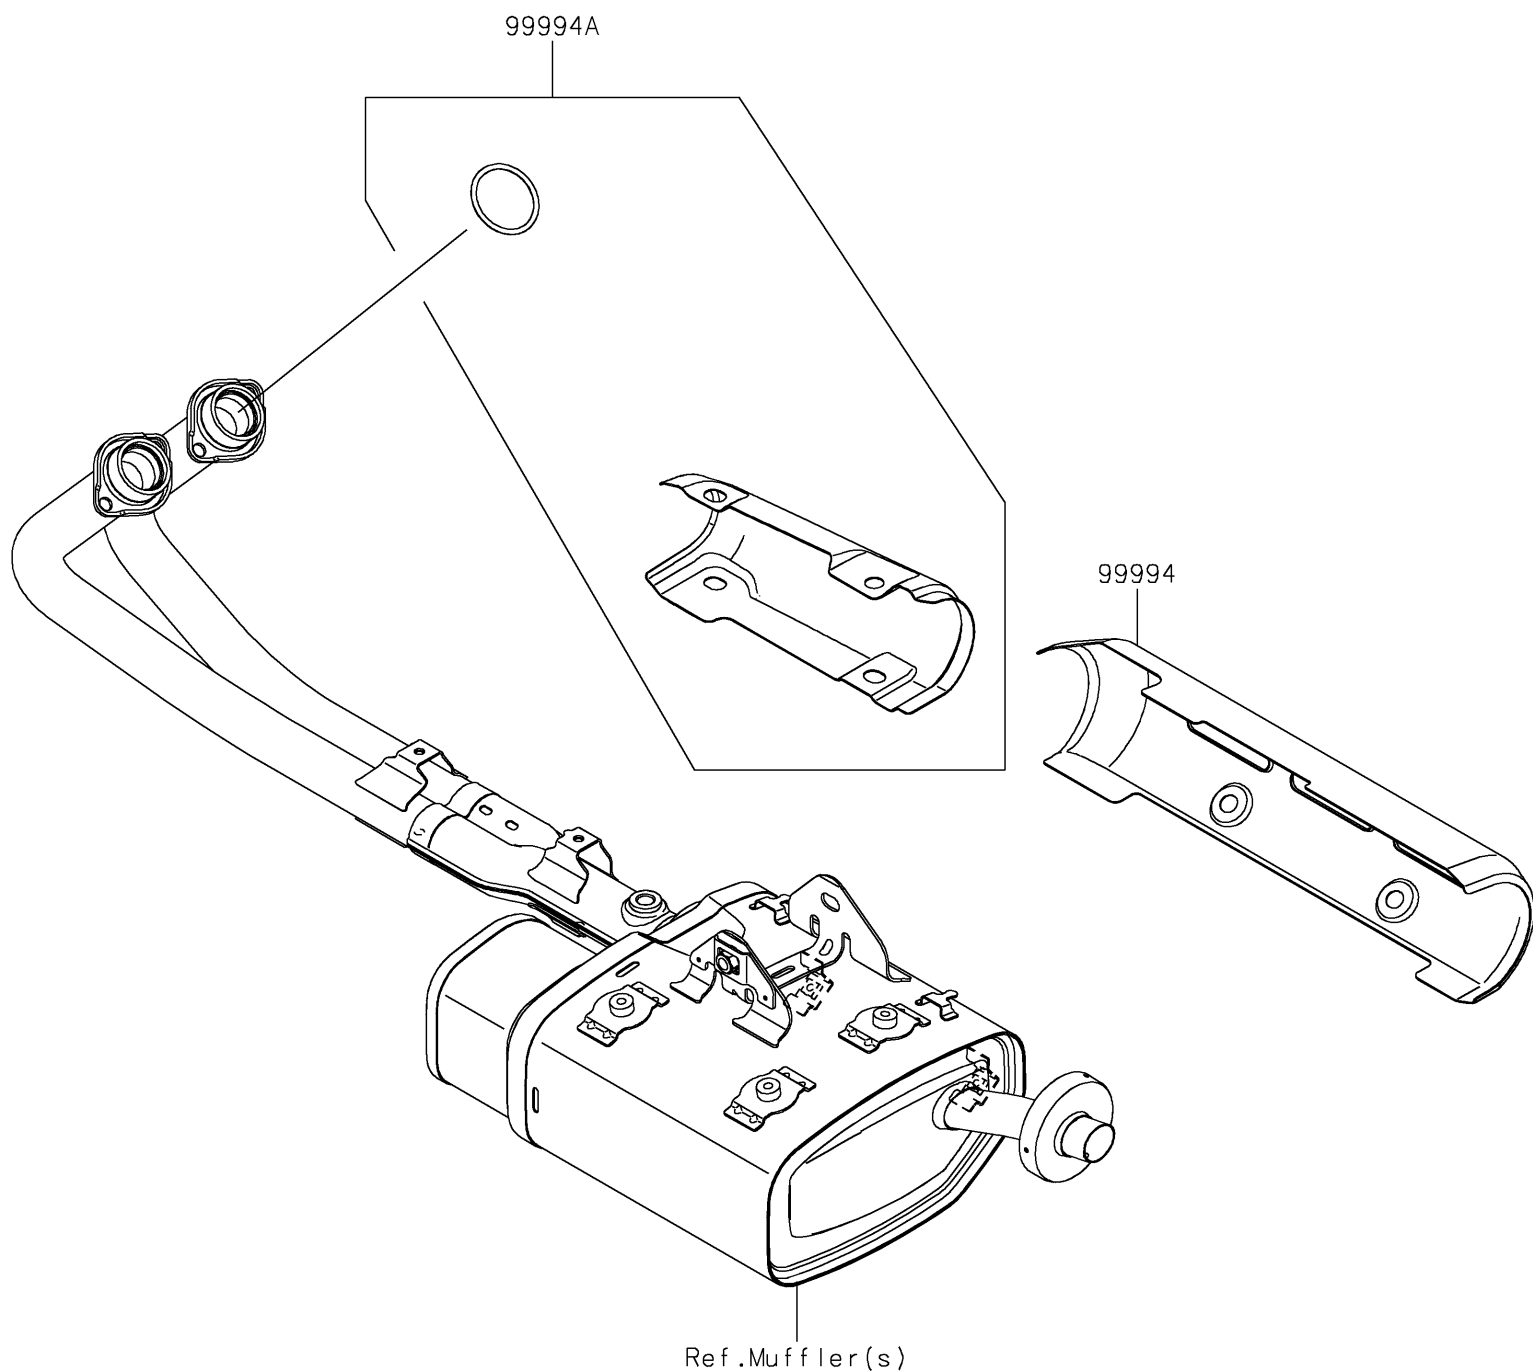

2022 Vulcan® S ABS CAFE

PARTS DIAGRAM

Accessory(Muffler Cover)

F2910

2022 Vulcan[®] S ABS CAFE

PARTS LIST

Accessory(Muffler Cover)

ITEM NAME

PART NUMBER

QUANTITY
