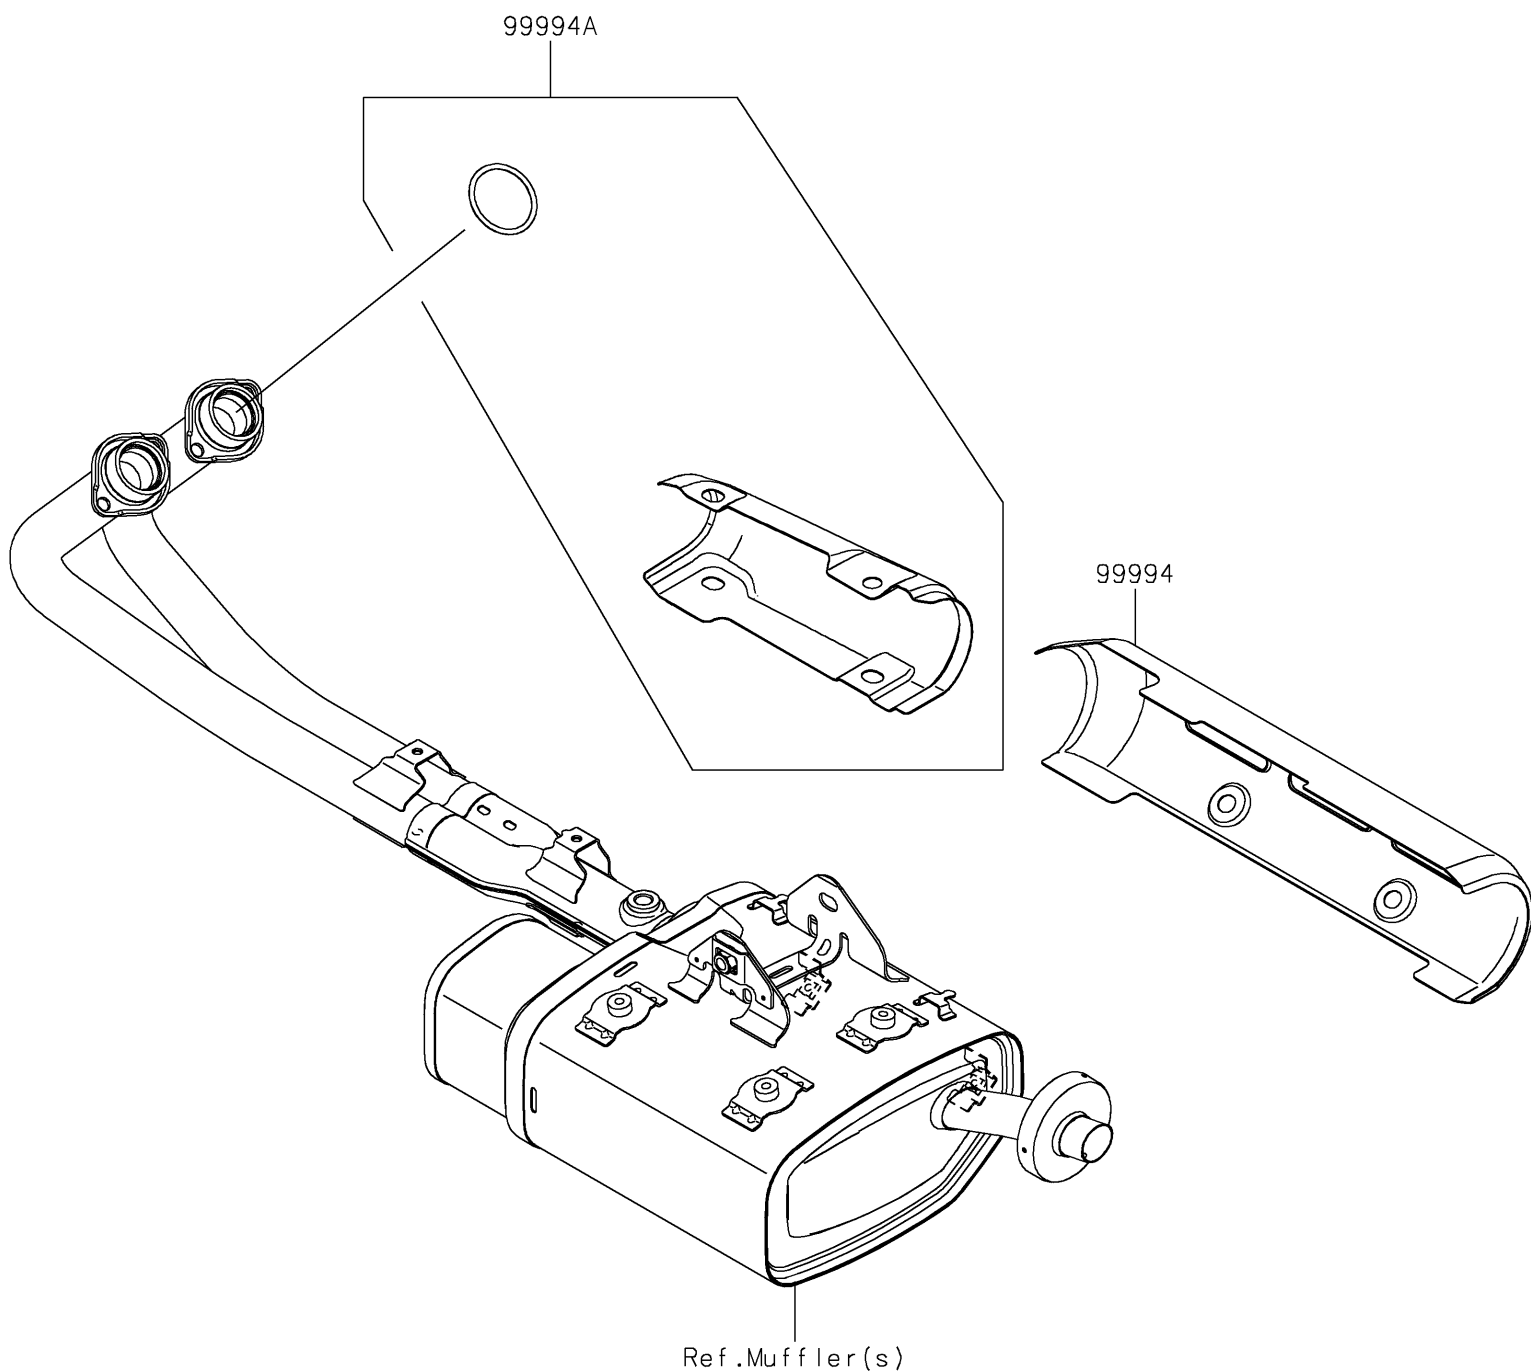

2021 Vulcan[®] S ABS CAFE

PARTS DIAGRAM

Accessory(Muffler Cover)

F2910

2021 Vulcan[®] S ABS CAFE

PARTS LIST

Accessory(Muffler Cover)

ITEM NAME	PART NUMBER	QUANTITY
KIT-ACCESSORY,COVER,MUFFLER (Ref # 99994)	99994-0578	1
KIT-ACCESSORY,COVER,EX-PIPE (Ref # 99994A)	99994-0579	1