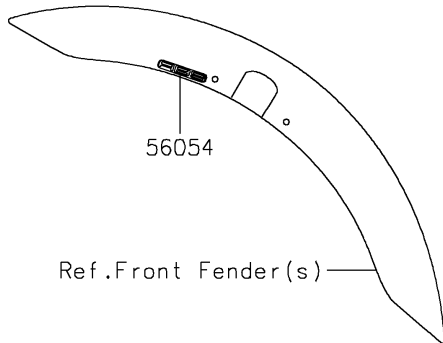

2022 VULCAN® S CAFE

PARTS DIAGRAM

Decals(White/Ebony)(ENFNN/ENFNL)

F2861A

2022 VULCAN[®] S CAFE

PARTS LIST

Decals(White/Ebony)(ENFNN/ENFNL)

ITEM NAME

PART NUMBER

QUANTITY
