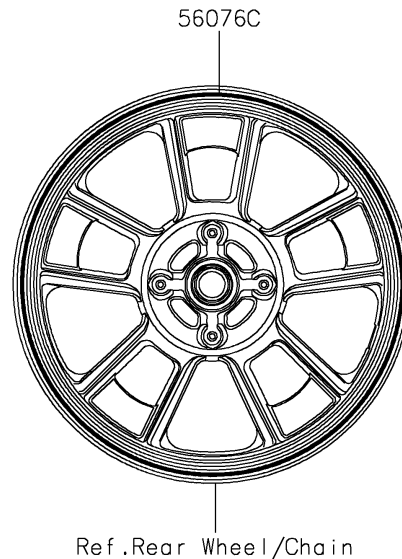

2022 VULCAN® S CAFE

PARTS DIAGRAM

Decals(White/Ebony)(ENFNN/ENFNL)

F2861A

2022 VULCAN[®] S CAFE

PARTS LIST

Decals(White/Ebony)(ENFNN/ENFNL)

ITEM NAME

PART NUMBER

QUANTITY
