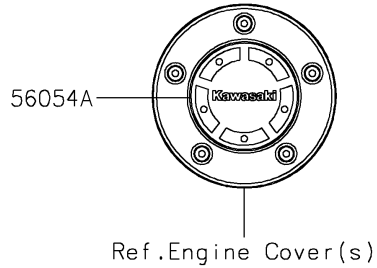

2022 VULCAN® S CAFE

PARTS DIAGRAM

Decals(White/Ebony)(ENFNN/ENFNL)

F2861A

2022 VULCAN[®] S CAFE

PARTS LIST

Decals(White/Ebony)(ENFNN/ENFNL)

ITEM NAME

PART NUMBER

QUANTITY
