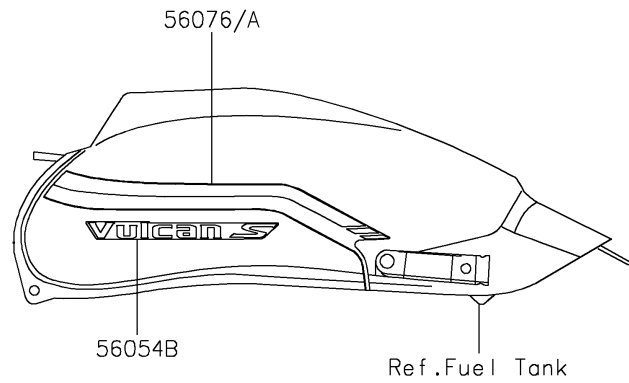

2022 VULCAN® S CAFE

PARTS DIAGRAM

Decals(White/Ebony)(ENFNN/ENFNL)

F2861A

2022 VULCAN[®] S CAFE

PARTS LIST

Decals(White/Ebony)(ENFNN/ENFNL)

ITEM NAME

PART NUMBER

QUANTITY
