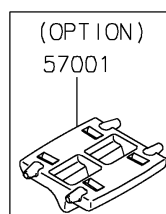

56076/A

56054B

Ref.Fuel Tank

56076B

Ref.Front Wheel

(OPTION)
57001

56076C

Ref.Rear Wheel/Chain

2021 VULCAN® S ABS CAFE

PARTS LIST

Decals(White/Ebony)(ENFNN/ENFNL)

| ITEM NAME | PART NUMBER | QUANTITY |
|---|-------------|----------|
| MARK,FR FENDER,ABS (Ref # 56054) | 56054-1413 | 1 |
| MARK,CLUTCH COVER,KAWASAKI (Ref # 56054A) | 56054-1728 | 1 |
| PATTERN,FUEL TANK,VULCAN S (Ref # 56054B) | 56054-2985 | 1 |
| PATTERN,FUEL TANK,LH (Ref # 56076) | 56076-2920 | 1 |
| PATTERN,FUEL TANK,RH (Ref # 56076A) | 56076-2921 | 1 |
| PATTERN,FR WHEEL,BLK/YEL (Ref # 56076B) | 56076-4001 | 1 |
| PATTERN,RR WHEEL,BLK/YEL (Ref # 56076C) | 56076-4002 | 1 |
| RIM STRIPE APPLICATOR (Ref # 57001) | 57001-1752 | 1 |