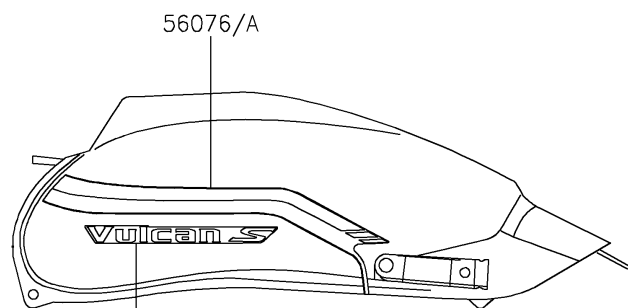

2021 VULCAN® S ABS CAFE

PARTS DIAGRAM

Decals(White/Ebony)(ENFNN/ENFNL)

F2861A

56054A

Ref.Engine Cover(s)

56054

Ref.Front Fender(s)