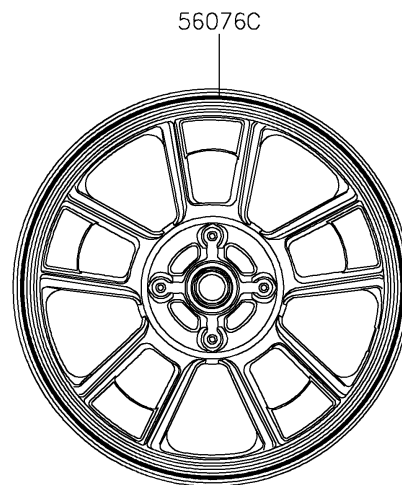

2021 VULCAN® S ABS CAFE

PARTS DIAGRAM

Decals(White/Ebony)(ENFNN/ENFNL)

F2861A

56054A

Ref.Engine Cover(s)

56054

Ref.Front Fender(s)

56076/A

56054B

Ref.Fuel Tank

56076B

Ref.Front Wheel

(OPTION)
57001

56076C

Ref.Rear Wheel/Chain

2021 VULCAN® S ABS CAFE

PARTS LIST

Decals(White/Ebony)(ENFNN/ENFNL)

| ITEM NAME | PART NUMBER | QUANTITY |
|---|-------------|----------|
| MARK,FR FENDER,ABS (Ref # 56054) | 56054-1413 | 1 |
| MARK,CLUTCH COVER,KAWASAKI (Ref # 56054A) | 56054-1728 | 1 |
| PATTERN,FUEL TANK,VULCAN S (Ref # 56054B) | 56054-2985 | 1 |
| PATTERN,FUEL TANK,LH (Ref # 56076) | 56076-2920 | 1 |
| PATTERN,FUEL TANK,RH (Ref # 56076A) | 56076-2921 | 1 |
| PATTERN,FR WHEEL,BLK/YEL (Ref # 56076B) | 56076-4001 | 1 |
| PATTERN,RR WHEEL,BLK/YEL (Ref # 56076C) | 56076-4002 | 1 |
| RIM STRIPE APPLICATOR (Ref # 57001) | 57001-1752 | 1 |