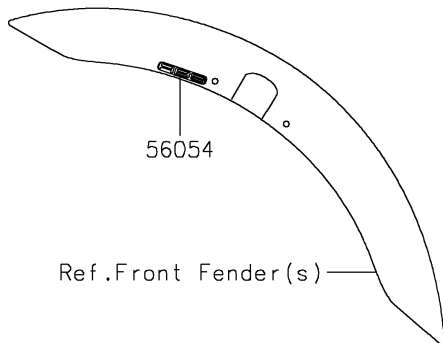

2021 VULCAN® S ABS CAFE

PARTS DIAGRAM

Decals(White/Ebony)(ENFNN/ENFNL)

F2861A

56054A

Ref.Engine Cover(s)

56054

Ref.Front Fender(s)

56076/A

56054B

Ref.Fuel Tank

56076B

Ref.Front Wheel

(OPTION)
57001

56076C

Ref.Rear Wheel/Chain

2021 VULCAN® S ABS CAFE

PARTS LIST

Decals(White/Ebony)(ENFNN/ENFNL)

| ITEM NAME | PART NUMBER | QUANTITY |
|---|-------------|----------|
| MARK,FR FENDER,ABS (Ref # 56054) | 56054-1413 | 1 |
| MARK,CLUTCH COVER,KAWASAKI (Ref # 56054A) | 56054-1728 | 1 |
| PATTERN,FUEL TANK,VULCAN S (Ref # 56054B) | 56054-2985 | 1 |
| PATTERN,FUEL TANK,LH (Ref # 56076) | 56076-2920 | 1 |
| PATTERN,FUEL TANK,RH (Ref # 56076A) | 56076-2921 | 1 |
| PATTERN,FR WHEEL,BLK/YEL (Ref # 56076B) | 56076-4001 | 1 |
| PATTERN,RR WHEEL,BLK/YEL (Ref # 56076C) | 56076-4002 | 1 |
| RIM STRIPE APPLICATOR (Ref # 57001) | 57001-1752 | 1 |