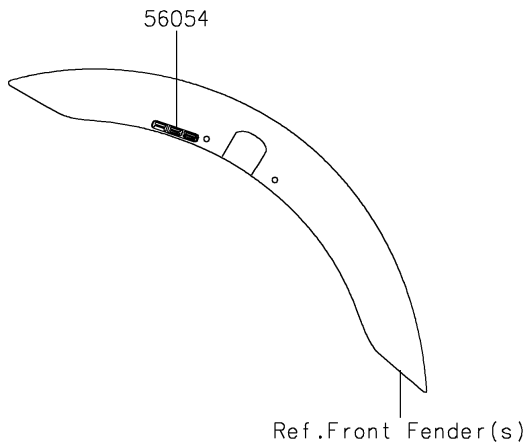

2022 VULCAN® S CAFE

PARTS DIAGRAM

Decals(Gray/Ebony)(EMFNN/EMFNL)

F2861

Ref.Front Wheel

Ref.Rear Wheel/Chain

2022 VULCAN[®] S CAFE

PARTS LIST

Decals(Gray/Ebony)(EMFNN/EMFNL)

ITEM NAME

PART NUMBER

QUANTITY
