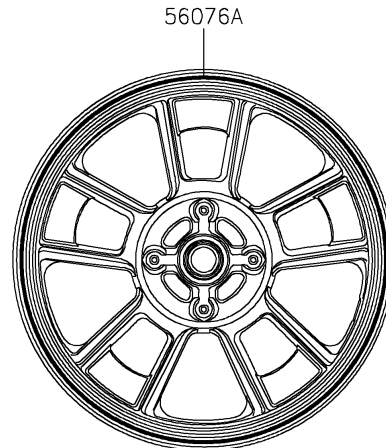

2022 VULCAN® S CAFE

PARTS DIAGRAM

Decals(Gray/Ebony)(EMFNN/EMFNL)

F2861

Ref.Front Wheel

Ref.Rear Wheel/Chain

2022 VULCAN[®] S CAFE

PARTS LIST

Decals(Gray/Ebony)(EMFNN/EMFNL)

ITEM NAME

PART NUMBER

QUANTITY
