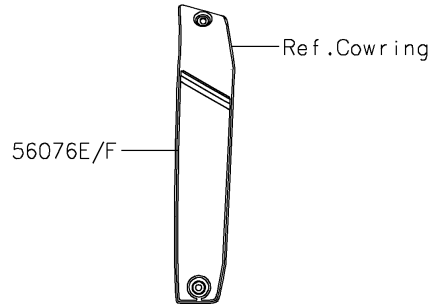

2022 VULCAN® S CAFE

PARTS DIAGRAM

Decals(Gray/Ebony)(EMFNN/EMFNL)

F2861

Ref.Front Wheel

Ref.Rear Wheel/Chain

2022 VULCAN[®] S CAFE

PARTS LIST

Decals(Gray/Ebony)(EMFNN/EMFNL)

ITEM NAME

PART NUMBER

QUANTITY
