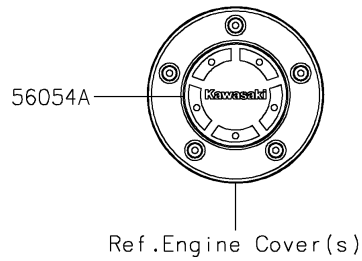

2022 VULCAN® S CAFE

PARTS DIAGRAM

Decals(Gray/Ebony)(EMFNN/EMFNL)

F2861

Ref.Front Wheel

Ref.Rear Wheel/Chain

2022 VULCAN[®] S CAFE

PARTS LIST

Decals(Gray/Ebony)(EMFNN/EMFNL)

ITEM NAME

PART NUMBER

QUANTITY
