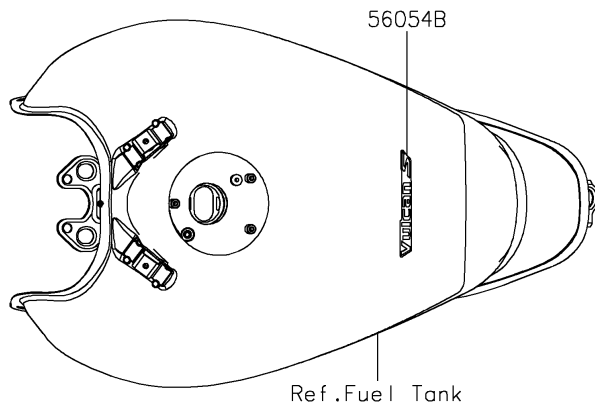

2022 VULCAN® S CAFE

PARTS DIAGRAM

Decals(Gray/Ebony)(EMFNN/EMFNL)

F2861

Ref.Front Wheel

Ref.Rear Wheel/Chain

2022 VULCAN[®] S CAFE

PARTS LIST

Decals(Gray/Ebony)(EMFNN/EMFNL)

ITEM NAME

PART NUMBER

QUANTITY
