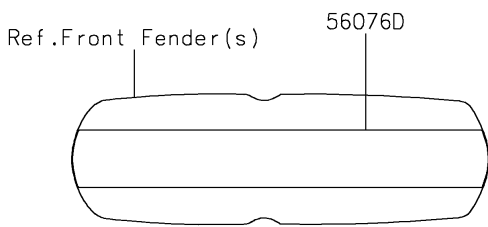

2022 VULCAN® S CAFE

PARTS DIAGRAM

Decals(Gray/Ebony)(EMFNN/EMFNL)

F2861

Ref.Front Wheel

Ref.Rear Wheel/Chain

2022 VULCAN[®] S CAFE

PARTS LIST