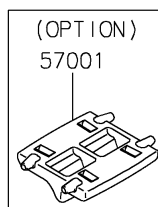

2022 VULCAN® S CAFE

PARTS DIAGRAM

Decals(Gray/Ebony)(EMFNN/EMFNL)

F2861

Ref.Front Wheel

Ref.Rear Wheel/Chain

2022 VULCAN[®] S CAFE

PARTS LIST