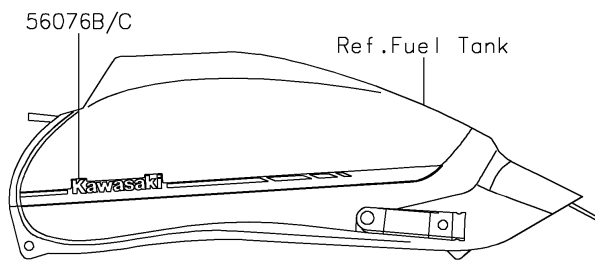

2022 VULCAN® S CAFE

PARTS DIAGRAM

Decals(Gray/Ebony)(EMFNN/EMFNL)

F2861

Ref.Front Wheel

Ref.Rear Wheel/Chain

2022 VULCAN[®] S CAFE

PARTS LIST