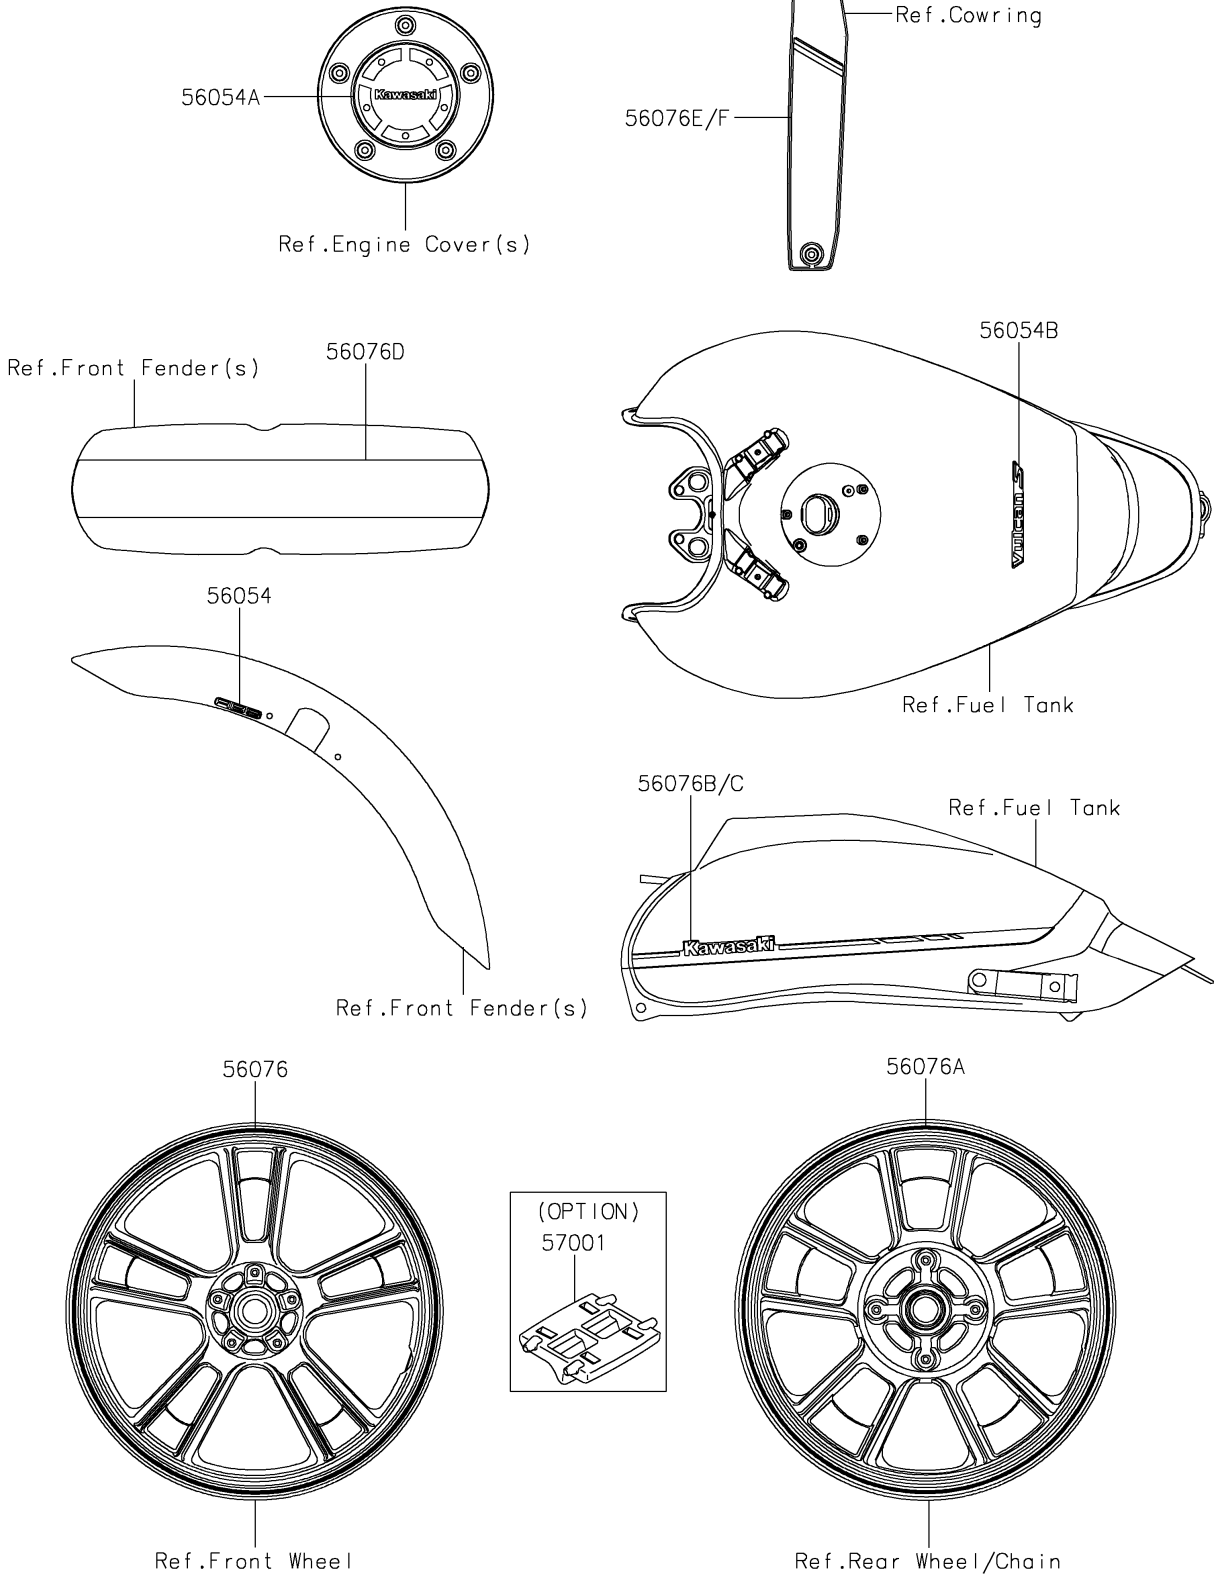

2022 Vulcan® S ABS CAFE

PARTS DIAGRAM

Decals(Gray/Ebony)(EMFNN/EMFNL)

F2861

2022 Vulcan[®] S ABS CAFE

PARTS LIST

Decals(Gray/Ebony)(EMFNN/EMFNL)

ITEM NAME

PART NUMBER

QUANTITY
