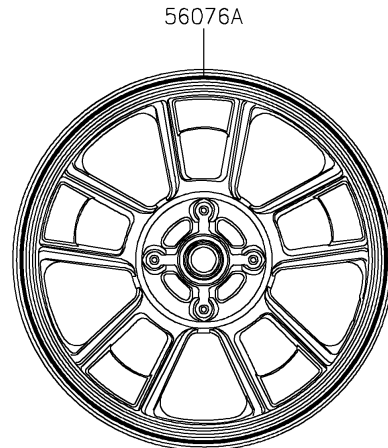

2021 VULCAN® S ABS CAFE

PARTS DIAGRAM

Decals(Gray/Ebony)(EMFNN/EMFNL)

F2861

Ref.Front Wheel

Ref.Rear Wheel/Chain

2021 VULCAN[®] S ABS CAFE

PARTS LIST

Decals(Gray/Ebony)(EMFNN/EMFNL)

ITEM NAME

PART NUMBER

QUANTITY
