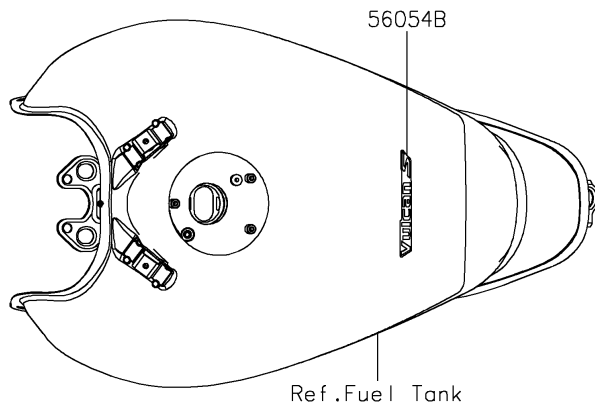

2021 VULCAN® S ABS CAFE

PARTS DIAGRAM

Decals(Gray/Ebony)(EMFNN/EMFNL)

F2861

Ref.Front Wheel

Ref.Rear Wheel/Chain

2021 VULCAN[®] S ABS CAFE

PARTS LIST

Decals(Gray/Ebony)(EMFNN/EMFNL)

ITEM NAME

PART NUMBER

QUANTITY
