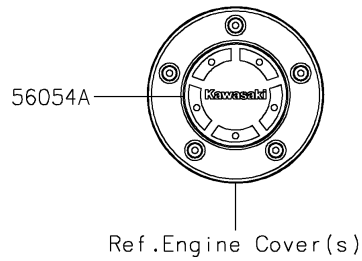

2021 VULCAN® S ABS CAFE

PARTS DIAGRAM

Decals(Gray/Ebony)(EMFNN/EMFNL)

F2861

Ref.Front Wheel

Ref.Rear Wheel/Chain

2021 VULCAN[®] S ABS CAFE

PARTS LIST

Decals(Gray/Ebony)(EMFNN/EMFNL)

ITEM NAME

PART NUMBER

QUANTITY
