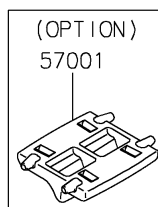

2021 VULCAN® S ABS CAFE

PARTS DIAGRAM

Decals(Gray/Ebony)(EMFNN/EMFNL)

F2861

Ref.Front Wheel

Ref.Rear Wheel/Chain

2021 VULCAN[®] S ABS CAFE

PARTS LIST