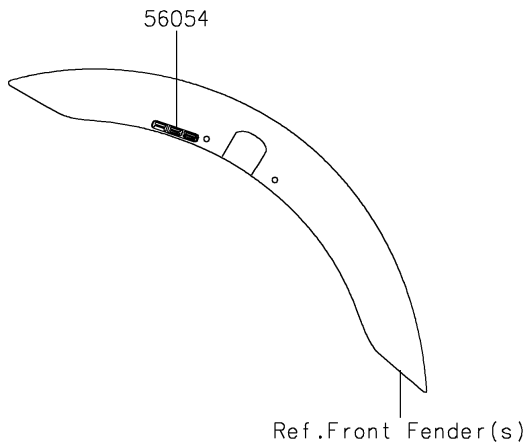

2021 VULCAN® S ABS CAFE

PARTS DIAGRAM

Decals(Gray/Ebony)(EMFNN/EMFNL)

F2861

Ref.Front Wheel

Ref.Rear Wheel/Chain

2021 VULCAN[®] S ABS CAFE

PARTS LIST

Decals(Gray/Ebony)(EMFNN/EMFNL)

ITEM NAME

PART NUMBER

QUANTITY
