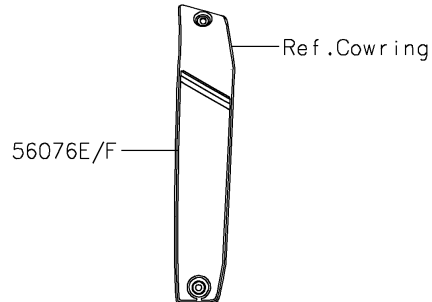

2021 VULCAN® S ABS CAFE

PARTS DIAGRAM

Decals(Gray/Ebony)(EMFNN/EMFNL)

F2861

Ref.Front Wheel

Ref.Rear Wheel/Chain

2021 VULCAN[®] S ABS CAFE

PARTS LIST

Decals(Gray/Ebony)(EMFNN/EMFNL)

ITEM NAME

PART NUMBER

QUANTITY
