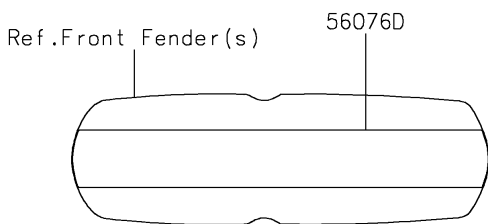

2021 VULCAN® S ABS CAFE

PARTS DIAGRAM

Decals(Gray/Ebony)(EMFNN/EMFNL)

F2861

Ref.Front Wheel

Ref.Rear Wheel/Chain

2021 VULCAN[®] S ABS CAFE

PARTS LIST