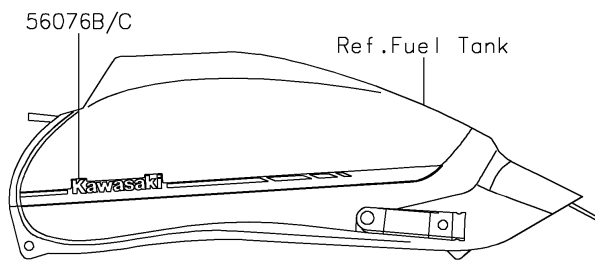

2021 VULCAN® S ABS CAFE

PARTS DIAGRAM

Decals(Gray/Ebony)(EMFNN/EMFNL)

F2861

Ref.Front Wheel

Ref.Rear Wheel/Chain

2021 VULCAN[®] S ABS CAFE

PARTS LIST