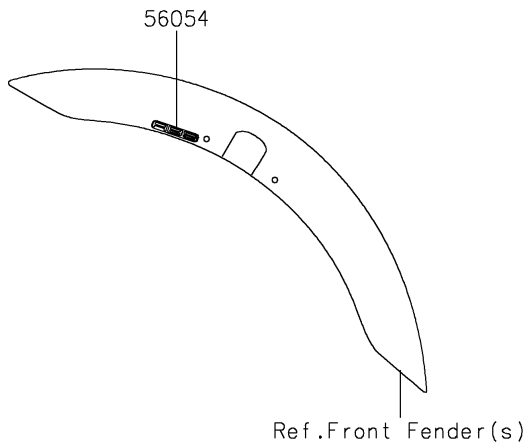

2021 Vulcan® S ABS CAFE

PARTS DIAGRAM

Decals(Gray/Ebony)(EMFNN/EMFNL)

F2861

Ref.Front Wheel

Ref.Rear Wheel/Chain

2021 Vulcan® S ABS CAFE

PARTS LIST

Decals(Gray/Ebony)(EMFNN/EMFNL)

Kawasaki
Let the Good Times Roll®

ITEM NAME	PART NUMBER	QUANTITY
MARK,FR FENDER,ABS (Ref # 56054)	56054-1413	2
MARK,CLUTCH COVER,KAWASAKI (Ref # 56054A)	56054-1728	1
MARK,FUEL TANK,VULCAN S (Ref # 56054B)	56054-2834	1
PATTERN,FR WHEEL,GRAY,6X1497 (Ref # 56076)	56076-1831	2
PATTERN,RR WHEEL,GRAY,6X1425 (Ref # 56076A)	56076-1832	2
PATTERN,FUEL TANK,LH (Ref # 56076B)	56076-1841	1
PATTERN,FUEL TANK,RH (Ref # 56076C)	56076-1842	1
PATTERN,FR FENDER (Ref # 56076D)	56076-1843	1
PATTERN,SHROUD,LH (Ref # 56076E)	56076-1845	1
PATTERN,SHROUD,RH (Ref # 56076F)	56076-1846	1
RIM STRIPE APPLICATOR (Ref # 57001)	57001-1752	AR