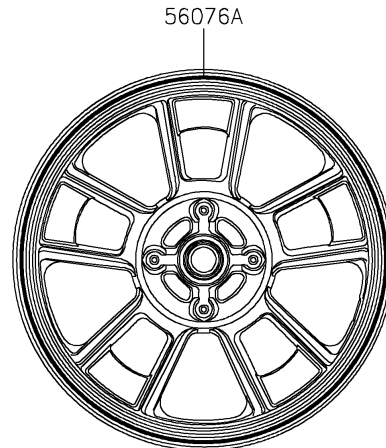

2021 Vulcan® S ABS CAFE

PARTS DIAGRAM

Decals(Gray/Ebony)(EMFNN/EMFNL)

F2861

Ref.Front Wheel

Ref.Rear Wheel/Chain

2021 Vulcan® S ABS CAFE

PARTS LIST

Decals(Gray/Ebony)(EMFNN/EMFNL)

Kawasaki
Let the Good Times Roll®

ITEM NAME	PART NUMBER	QUANTITY
MARK,FR FENDER,ABS (Ref # 56054)	56054-1413	2
MARK,CLUTCH COVER,KAWASAKI (Ref # 56054A)	56054-1728	1
MARK,FUEL TANK,VULCAN S (Ref # 56054B)	56054-2834	1
PATTERN,FR WHEEL,GRAY,6X1497 (Ref # 56076)	56076-1831	2
PATTERN,RR WHEEL,GRAY,6X1425 (Ref # 56076A)	56076-1832	2
PATTERN,FUEL TANK,LH (Ref # 56076B)	56076-1841	1
PATTERN,FUEL TANK,RH (Ref # 56076C)	56076-1842	1
PATTERN,FR FENDER (Ref # 56076D)	56076-1843	1
PATTERN,SHROUD,LH (Ref # 56076E)	56076-1845	1
PATTERN,SHROUD,RH (Ref # 56076F)	56076-1846	1
RIM STRIPE APPLICATOR (Ref # 57001)	57001-1752	AR