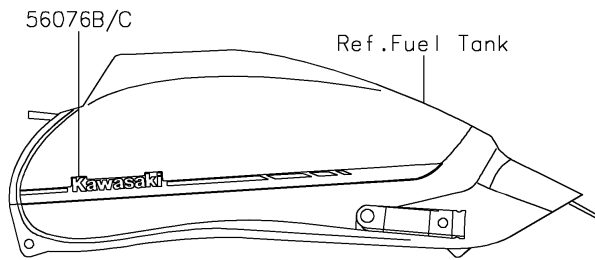

2021 Vulcan® S ABS CAFE

PARTS DIAGRAM

Decals(Gray/Ebony)(EMFNN/EMFNL)

F2861

Ref.Front Wheel

Ref.Rear Wheel/Chain

2021 Vulcan® S ABS CAFE

PARTS LIST

Decals(Gray/Ebony)(EMFNN/EMFNL)

Kawasaki
Let the Good Times Roll®

ITEM NAME	PART NUMBER	QUANTITY
MARK,FR FENDER,ABS (Ref # 56054)	56054-1413	2
MARK,CLUTCH COVER,KAWASAKI (Ref # 56054A)	56054-1728	1
MARK,FUEL TANK,VULCAN S (Ref # 56054B)	56054-2834	1
PATTERN,FR WHEEL,GRAY,6X1497 (Ref # 56076)	56076-1831	2
PATTERN,RR WHEEL,GRAY,6X1425 (Ref # 56076A)	56076-1832	2
PATTERN,FUEL TANK,LH (Ref # 56076B)	56076-1841	1
PATTERN,FUEL TANK,RH (Ref # 56076C)	56076-1842	1
PATTERN,FR FENDER (Ref # 56076D)	56076-1843	1
PATTERN,SHROUD,LH (Ref # 56076E)	56076-1845	1
PATTERN,SHROUD,RH (Ref # 56076F)	56076-1846	1
RIM STRIPE APPLICATOR (Ref # 57001)	57001-1752	AR