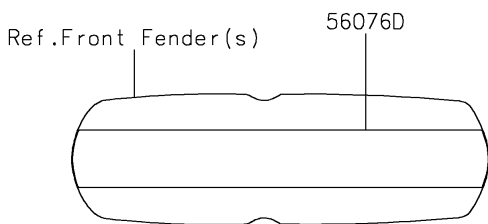

2021 Vulcan® S ABS CAFE

PARTS DIAGRAM

Decals(Gray/Ebony)(EMFNN/EMFNL)

F2861

Ref.Front Wheel

Ref.Rear Wheel/Chain

2021 Vulcan® S ABS CAFE

PARTS LIST

Decals(Gray/Ebony)(EMFNN/EMFNL)

Kawasaki
Let the Good Times Roll®

ITEM NAME	PART NUMBER	QUANTITY
MARK,FR FENDER,ABS (Ref # 56054)	56054-1413	2
MARK,CLUTCH COVER,KAWASAKI (Ref # 56054A)	56054-1728	1
MARK,FUEL TANK,VULCAN S (Ref # 56054B)	56054-2834	1
PATTERN,FR WHEEL,GRAY,6X1497 (Ref # 56076)	56076-1831	2
PATTERN,RR WHEEL,GRAY,6X1425 (Ref # 56076A)	56076-1832	2
PATTERN,FUEL TANK,LH (Ref # 56076B)	56076-1841	1
PATTERN,FUEL TANK,RH (Ref # 56076C)	56076-1842	1
PATTERN,FR FENDER (Ref # 56076D)	56076-1843	1
PATTERN,SHROUD,LH (Ref # 56076E)	56076-1845	1
PATTERN,SHROUD,RH (Ref # 56076F)	56076-1846	1
RIM STRIPE APPLICATOR (Ref # 57001)	57001-1752	AR