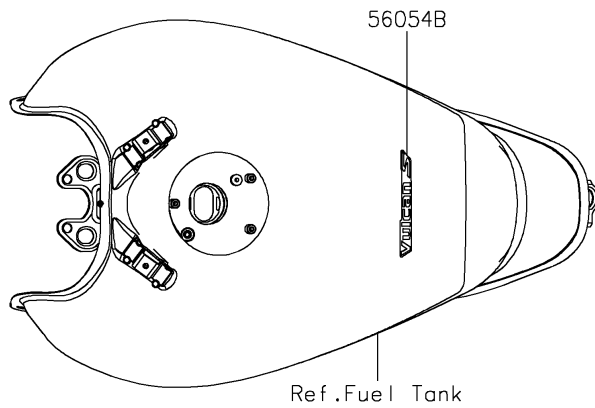

2021 Vulcan® S ABS CAFE

PARTS DIAGRAM

Decals(Gray/Ebony)(EMFNN/EMFNL)

F2861

Ref.Front Wheel

Ref.Rear Wheel/Chain

2021 Vulcan® S ABS CAFE

PARTS LIST

Decals(Gray/Ebony)(EMFNN/EMFNL)

Kawasaki
Let the Good Times Roll®

ITEM NAME	PART NUMBER	QUANTITY
MARK,FR FENDER,ABS (Ref # 56054)	56054-1413	2
MARK,CLUTCH COVER,KAWASAKI (Ref # 56054A)	56054-1728	1
MARK,FUEL TANK,VULCAN S (Ref # 56054B)	56054-2834	1
PATTERN,FR WHEEL,GRAY,6X1497 (Ref # 56076)	56076-1831	2
PATTERN,RR WHEEL,GRAY,6X1425 (Ref # 56076A)	56076-1832	2
PATTERN,FUEL TANK,LH (Ref # 56076B)	56076-1841	1
PATTERN,FUEL TANK,RH (Ref # 56076C)	56076-1842	1
PATTERN,FR FENDER (Ref # 56076D)	56076-1843	1
PATTERN,SHROUD,LH (Ref # 56076E)	56076-1845	1
PATTERN,SHROUD,RH (Ref # 56076F)	56076-1846	1
RIM STRIPE APPLICATOR (Ref # 57001)	57001-1752	AR