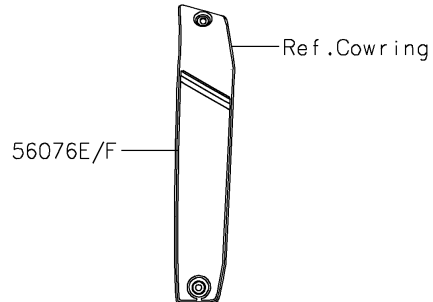

2021 Vulcan® S ABS CAFE

PARTS DIAGRAM

Decals(Gray/Ebony)(EMFNN/EMFNL)

F2861

Ref.Front Wheel

Ref.Rear Wheel/Chain

2021 Vulcan® S ABS CAFE

PARTS LIST

Decals(Gray/Ebony)(EMFNN/EMFNL)

Kawasaki
Let the Good Times Roll®

ITEM NAME	PART NUMBER	QUANTITY
MARK,FR FENDER,ABS (Ref # 56054)	56054-1413	2
MARK,CLUTCH COVER,KAWASAKI (Ref # 56054A)	56054-1728	1
MARK,FUEL TANK,VULCAN S (Ref # 56054B)	56054-2834	1
PATTERN,FR WHEEL,GRAY,6X1497 (Ref # 56076)	56076-1831	2
PATTERN,RR WHEEL,GRAY,6X1425 (Ref # 56076A)	56076-1832	2
PATTERN,FUEL TANK,LH (Ref # 56076B)	56076-1841	1
PATTERN,FUEL TANK,RH (Ref # 56076C)	56076-1842	1
PATTERN,FR FENDER (Ref # 56076D)	56076-1843	1
PATTERN,SHROUD,LH (Ref # 56076E)	56076-1845	1
PATTERN,SHROUD,RH (Ref # 56076F)	56076-1846	1
RIM STRIPE APPLICATOR (Ref # 57001)	57001-1752	AR