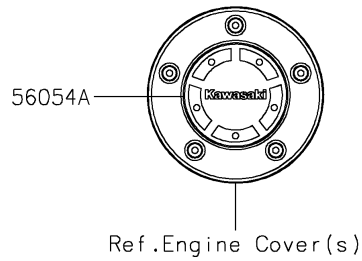

2021 Vulcan® S ABS CAFE

PARTS DIAGRAM

Decals(Gray/Ebony)(EMFNN/EMFNL)

F2861

Ref.Front Wheel

Ref.Rear Wheel/Chain

2021 Vulcan® S ABS CAFE

PARTS LIST

Decals(Gray/Ebony)(EMFNN/EMFNL)

Kawasaki
Let the Good Times Roll®

ITEM NAME	PART NUMBER	QUANTITY
MARK,FR FENDER,ABS (Ref # 56054)	56054-1413	2
MARK,CLUTCH COVER,KAWASAKI (Ref # 56054A)	56054-1728	1
MARK,FUEL TANK,VULCAN S (Ref # 56054B)	56054-2834	1
PATTERN,FR WHEEL,GRAY,6X1497 (Ref # 56076)	56076-1831	2
PATTERN,RR WHEEL,GRAY,6X1425 (Ref # 56076A)	56076-1832	2
PATTERN,FUEL TANK,LH (Ref # 56076B)	56076-1841	1
PATTERN,FUEL TANK,RH (Ref # 56076C)	56076-1842	1
PATTERN,FR FENDER (Ref # 56076D)	56076-1843	1
PATTERN,SHROUD,LH (Ref # 56076E)	56076-1845	1
PATTERN,SHROUD,RH (Ref # 56076F)	56076-1846	1
RIM STRIPE APPLICATOR (Ref # 57001)	57001-1752	AR