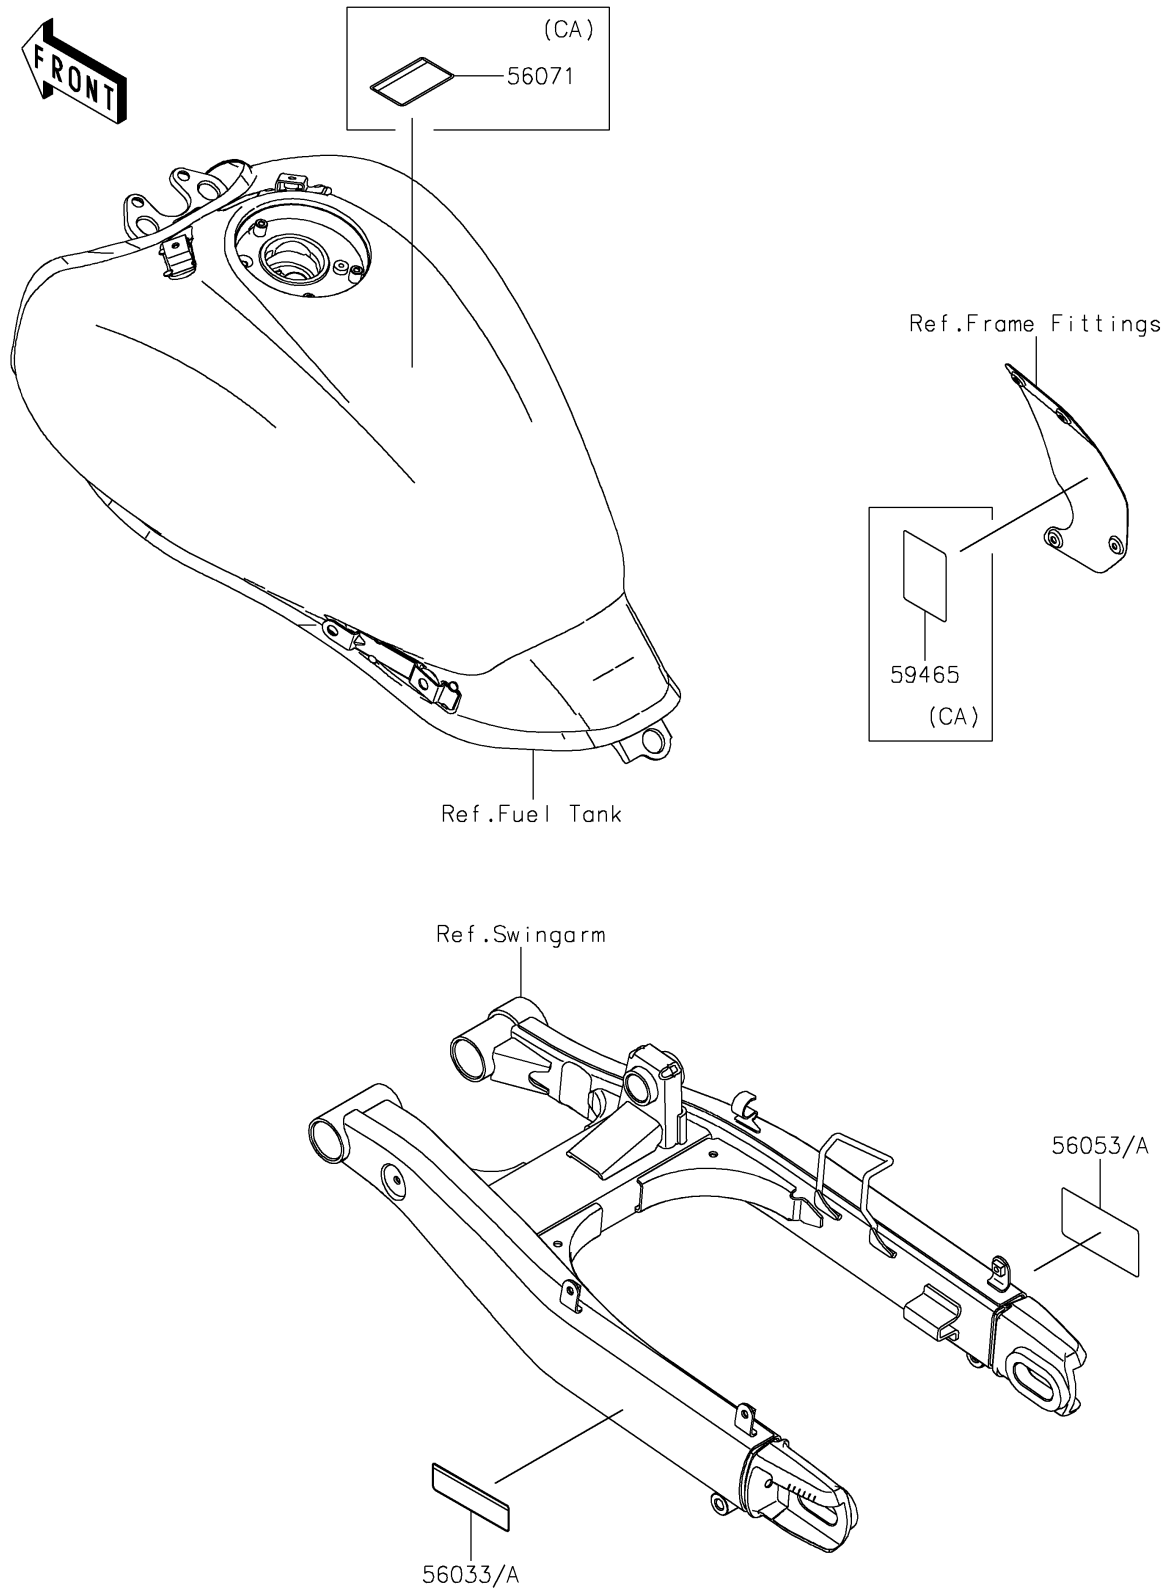

2022 Vulcan® S ABS CAFE

PARTS DIAGRAM

Labels

F2860

2022 Vulcan® S ABS CAFE

PARTS LIST

Labels

ITEM NAME

PART NUMBER

QUANTITY
