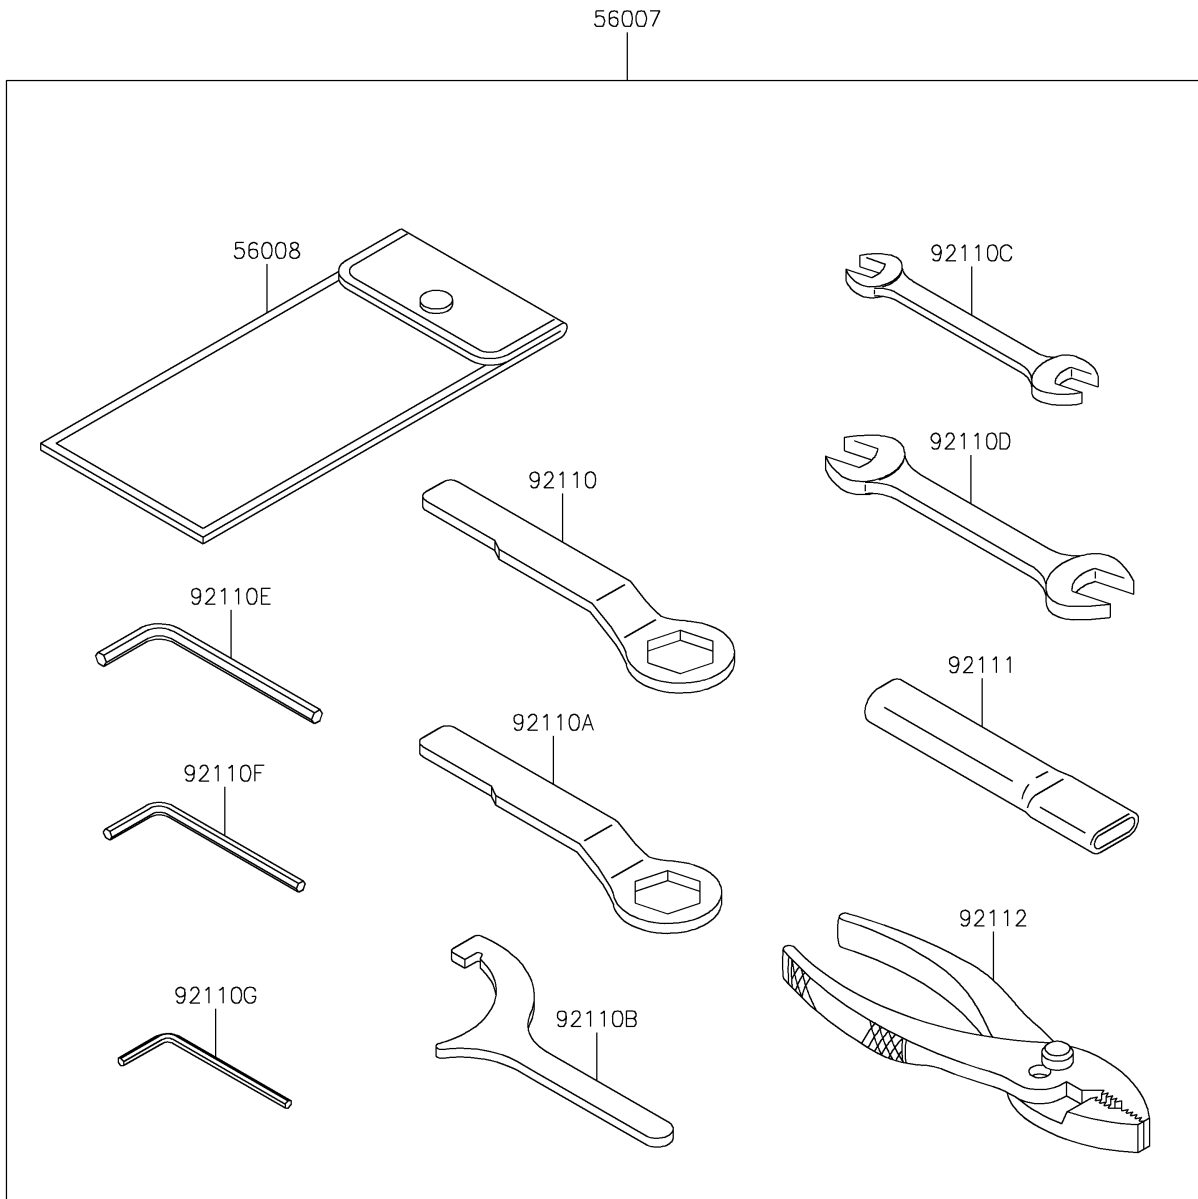

2022 VULCAN® S CAFE

PARTS DIAGRAM

Owner's Tools

F2810

2022 VULCAN[®] S CAFE

PARTS LIST

Owner's Tools

ITEM NAME

PART NUMBER

QUANTITY
