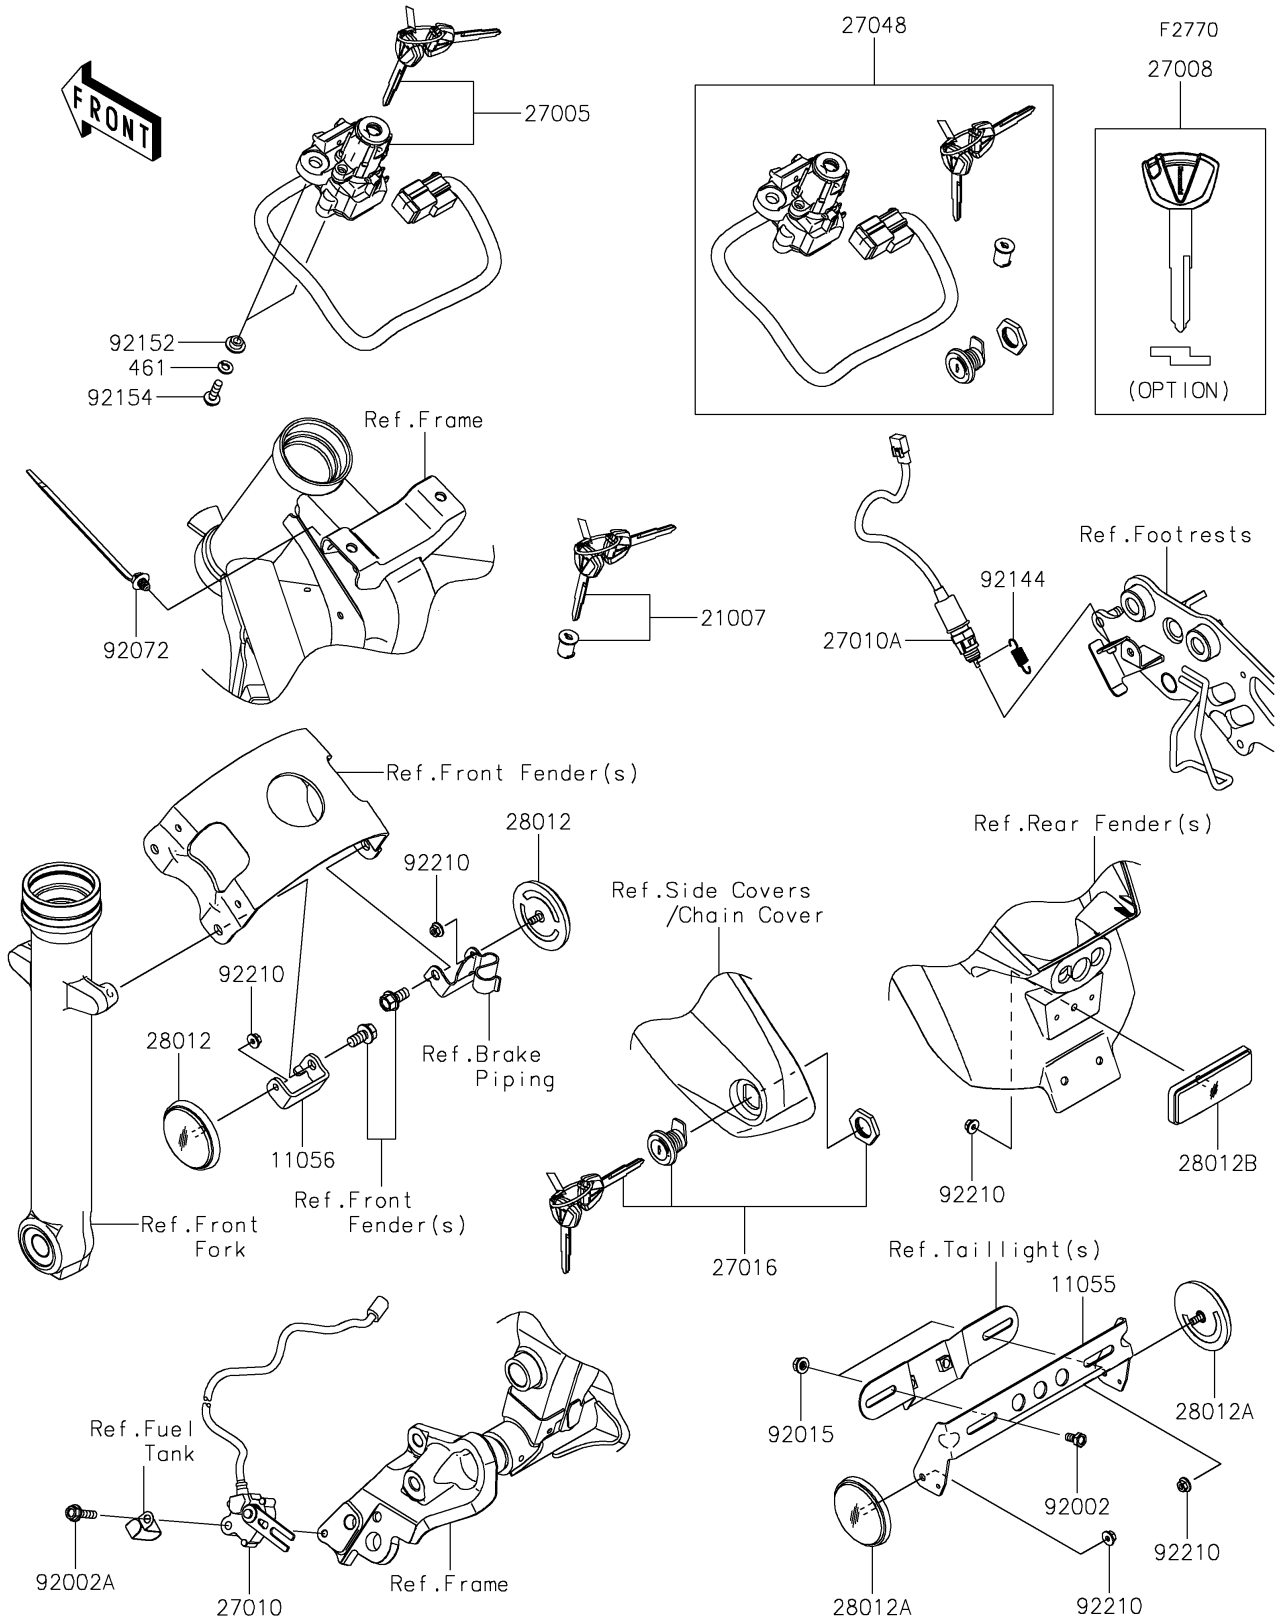

2022 VULCAN® S CAFE

PARTS DIAGRAM

Ignition Switch/Locks/Reflectors

2022 VULCAN[®] S CAFE

PARTS LIST

Ignition Switch/Locks/Reflectors

ITEM NAME

PART NUMBER

QUANTITY
