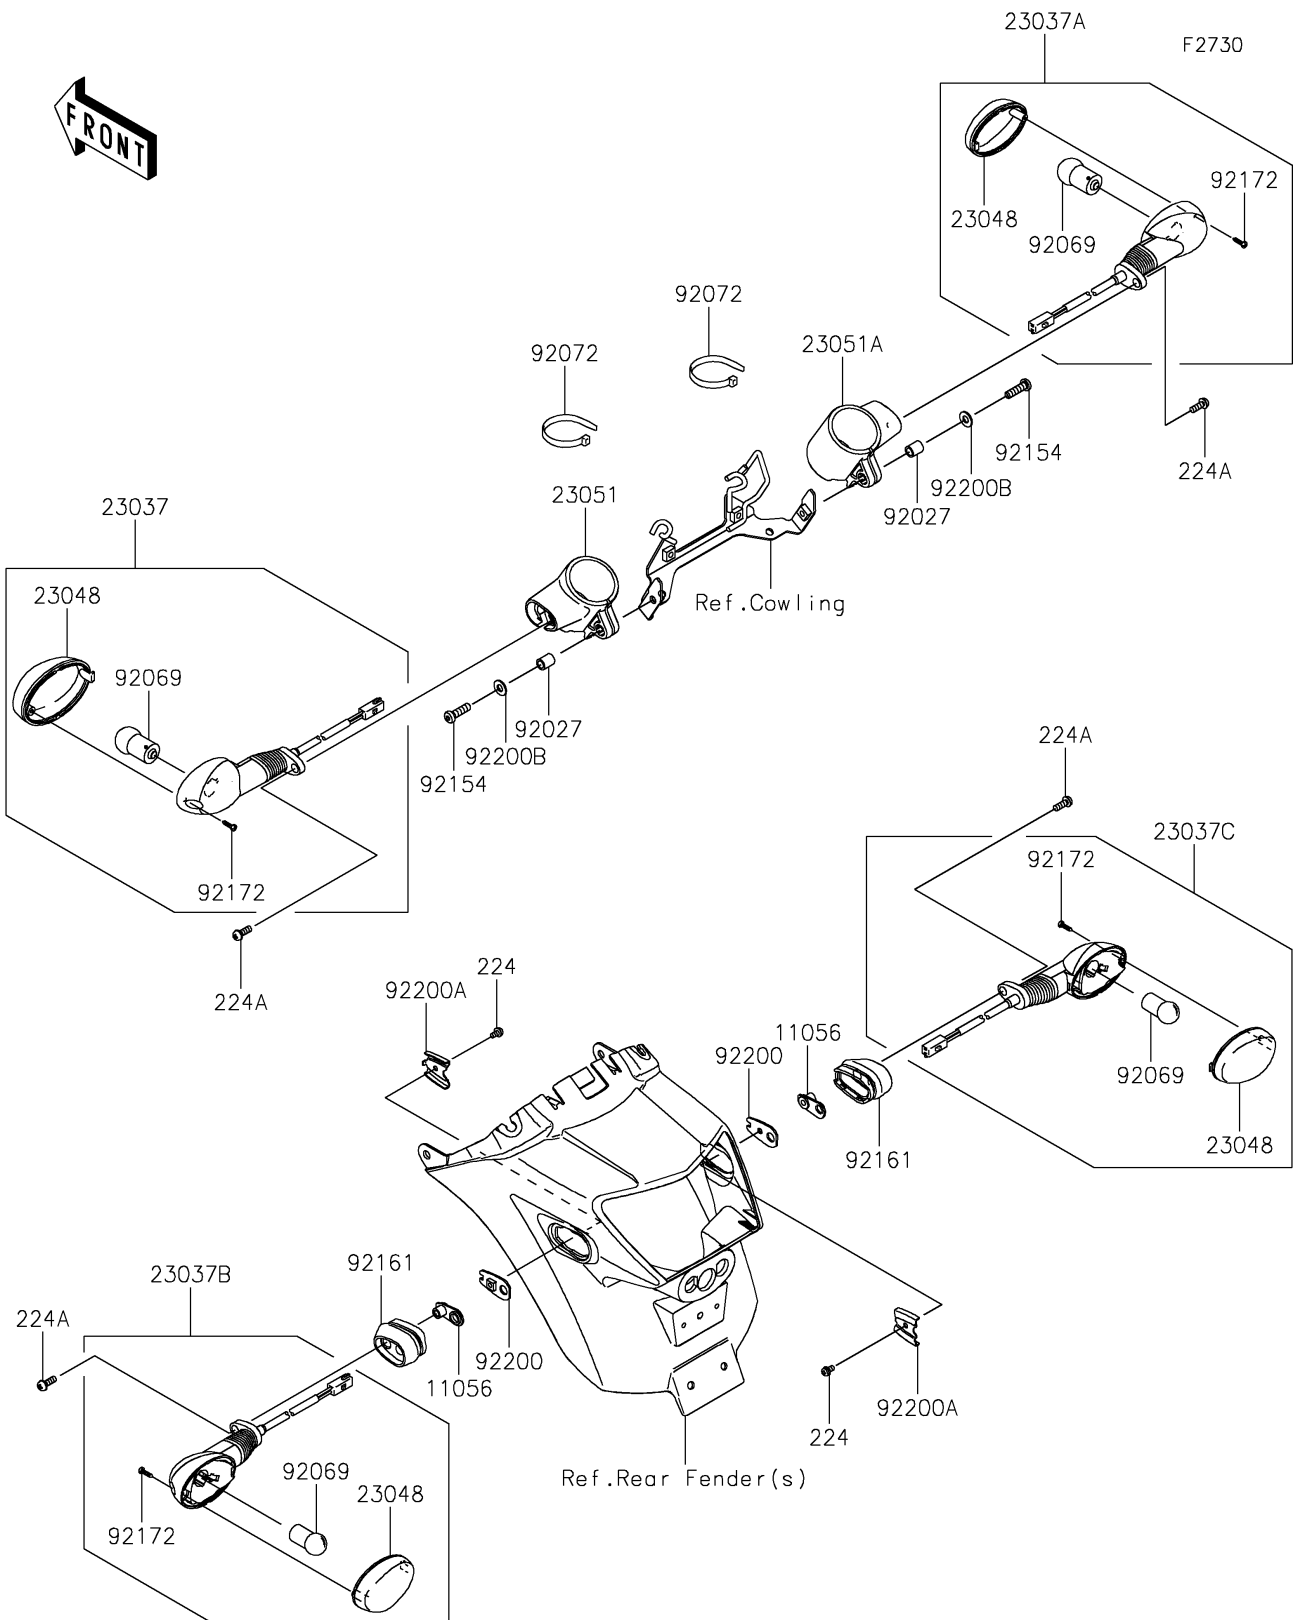

2021 Vulcan® S ABS CAFE

PARTS DIAGRAM

Turn Signals

2021 Vulcan® S ABS CAFE

PARTS LIST

Turn Signals

ITEM NAME	PART NUMBER	QUANTITY
BRACKET,6MM (Ref # 11056)	11056-4156	2
LAMP-ASSY-SIGNAL,FR,LH (Ref # 23037)	23037-0416	1
LAMP-ASSY-SIGNAL,FR,RH (Ref # 23037A)	23037-0417	1
LAMP-ASSY-SIGNAL,RR,LH (Ref # 23037B)	23037-0452	1
LAMP-ASSY-SIGNAL,RR,RH (Ref # 23037C)	23037-0453	1
LENS-SIGNAL LAMP (Ref # 23048)	23048-0035	4
BRACKET-SIGNAL LAMP,LH (Ref # 23051)	23051-0042	1
BRACKET-SIGNAL LAMP,RH (Ref # 23051A)	23051-0043	1
COLLAR,6.8X10X12 (Ref # 92027)	92027-162	2
BULB,12V 10W (Ref # 92069)	92069-0106	4
BAND,L=152 (Ref # 92072)	92072-3874	2
BOLT,SOCKET,6X22 (Ref # 92154)	92154-0402	2
DAMPER,SIGNAL LAMP (Ref # 92161)	92161-1680	2
SCREW,TAPPING,2.9X13 (Ref # 92172)	92172-0343	4
WASHER,SIGNAL LAMP (Ref # 92200)	92200-0164	2
WASHER,SIGNAL LAMP (Ref # 92200A)	92200-0165	2
WASHER,6.5X14X1.2 (Ref # 92200B)	92200-0964	2
SCREW-PAN-WP-CROS,4X8 (Ref # 224)	224AB0408	2
SCREW-PAN-WP-CROS,6X14 (Ref # 224A)	224AB0614	4