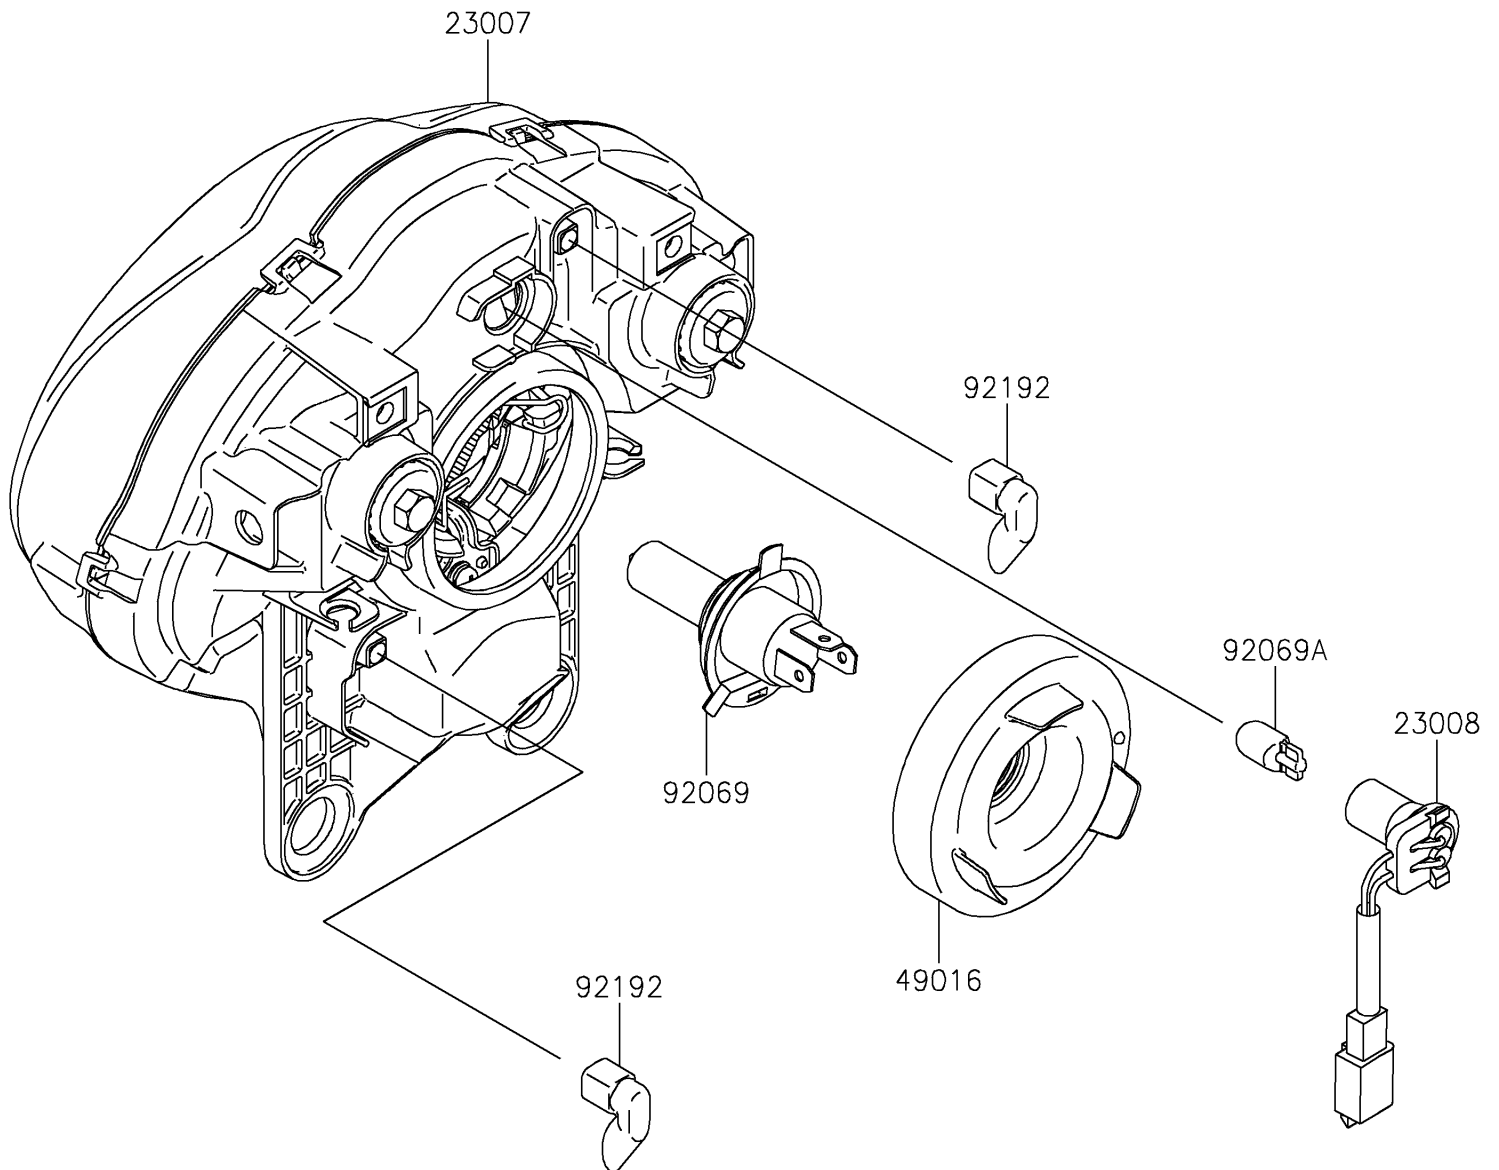

2022 Vulcan[®] S ABS CAFE

PARTS DIAGRAM

Headlight(s)

F2710

2022 Vulcan[®] S ABS CAFE

PARTS LIST

Headlight(s)

ITEM NAME

PART NUMBER

QUANTITY
