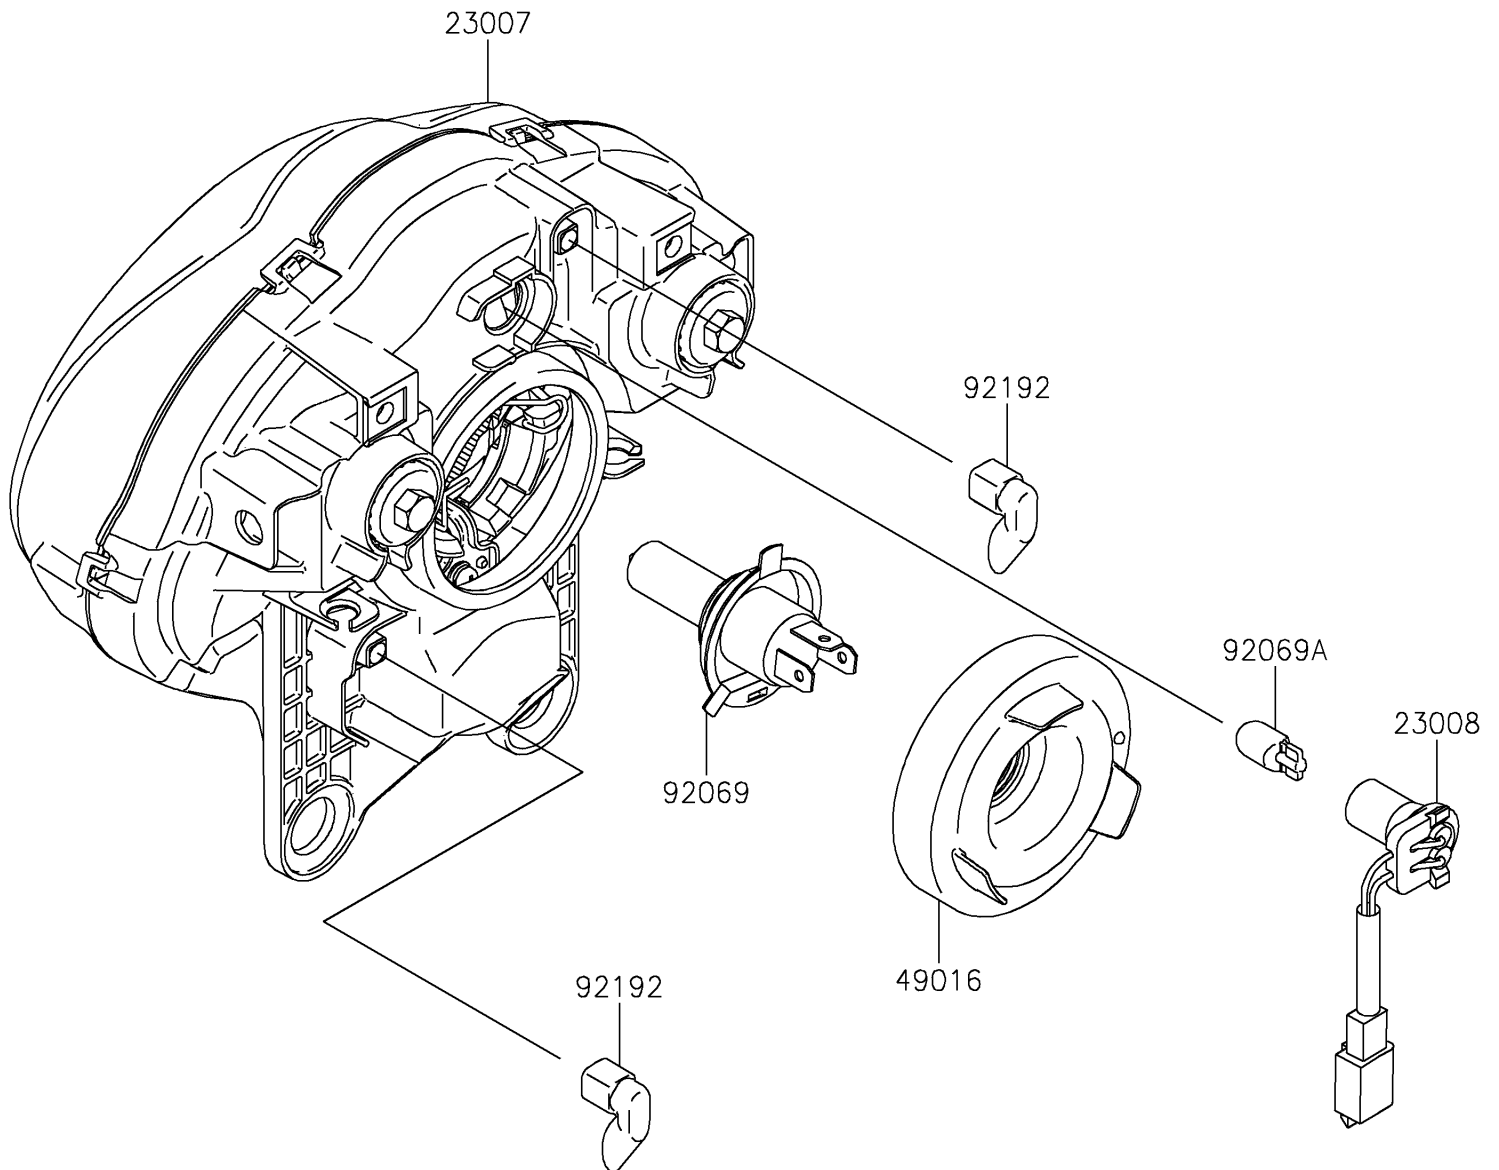

2021 VULCAN® S ABS CAFE

PARTS DIAGRAM

Headlight(s)

F2710

2021 VULCAN® S ABS CAFE

PARTS LIST

Headlight(s)

ITEM NAME	PART NUMBER	QUANTITY
LENS-COMP (Ref # 23007)	23007-0191	1
SOCKET-ASSY (Ref # 23008)	23008-0158	1
COVER-SEAL (Ref # 49016)	49016-0627	1
BULB,12V 60/55W,H4 (Ref # 92069)	92069-0050	1
BULB,12V 5W (Ref # 92069A)	92069-1016	1
TUBE,BREATHER (Ref # 92192)	92192-1528	2