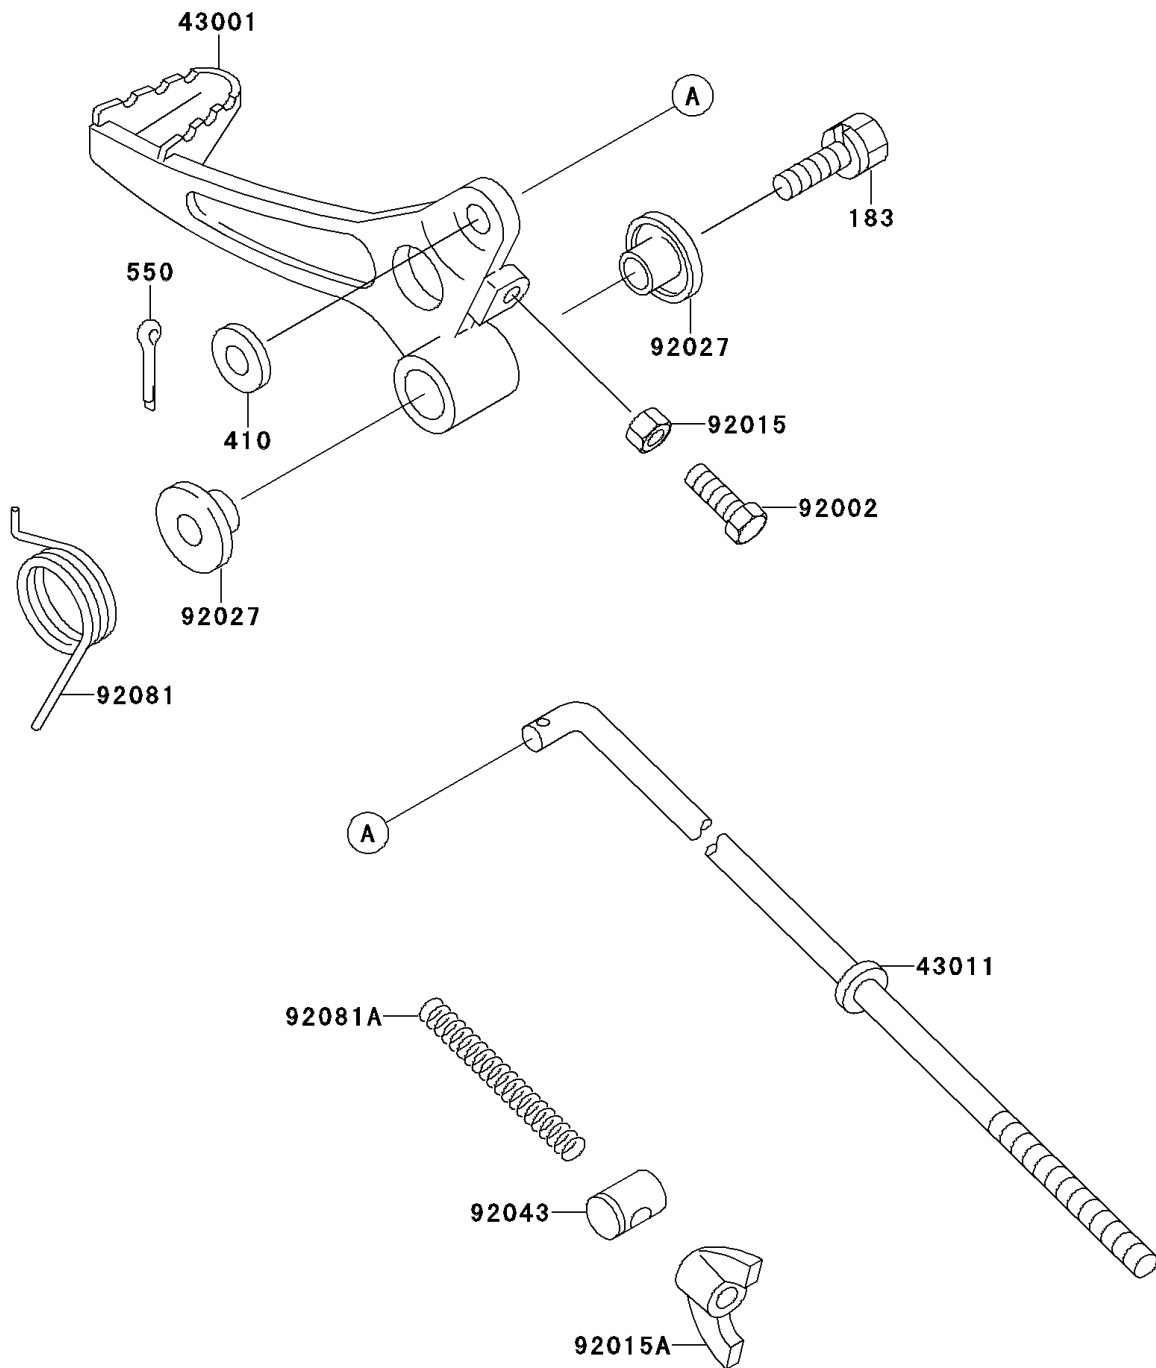

1992 KX60

PARTS DIAGRAM

Brake Pedal

F2260

1992 KX60

PARTS LIST

Brake Pedal

Kawasaki

Let the Good Times Roll®

ITEM NAME

PART NUMBER

QUANTITY
