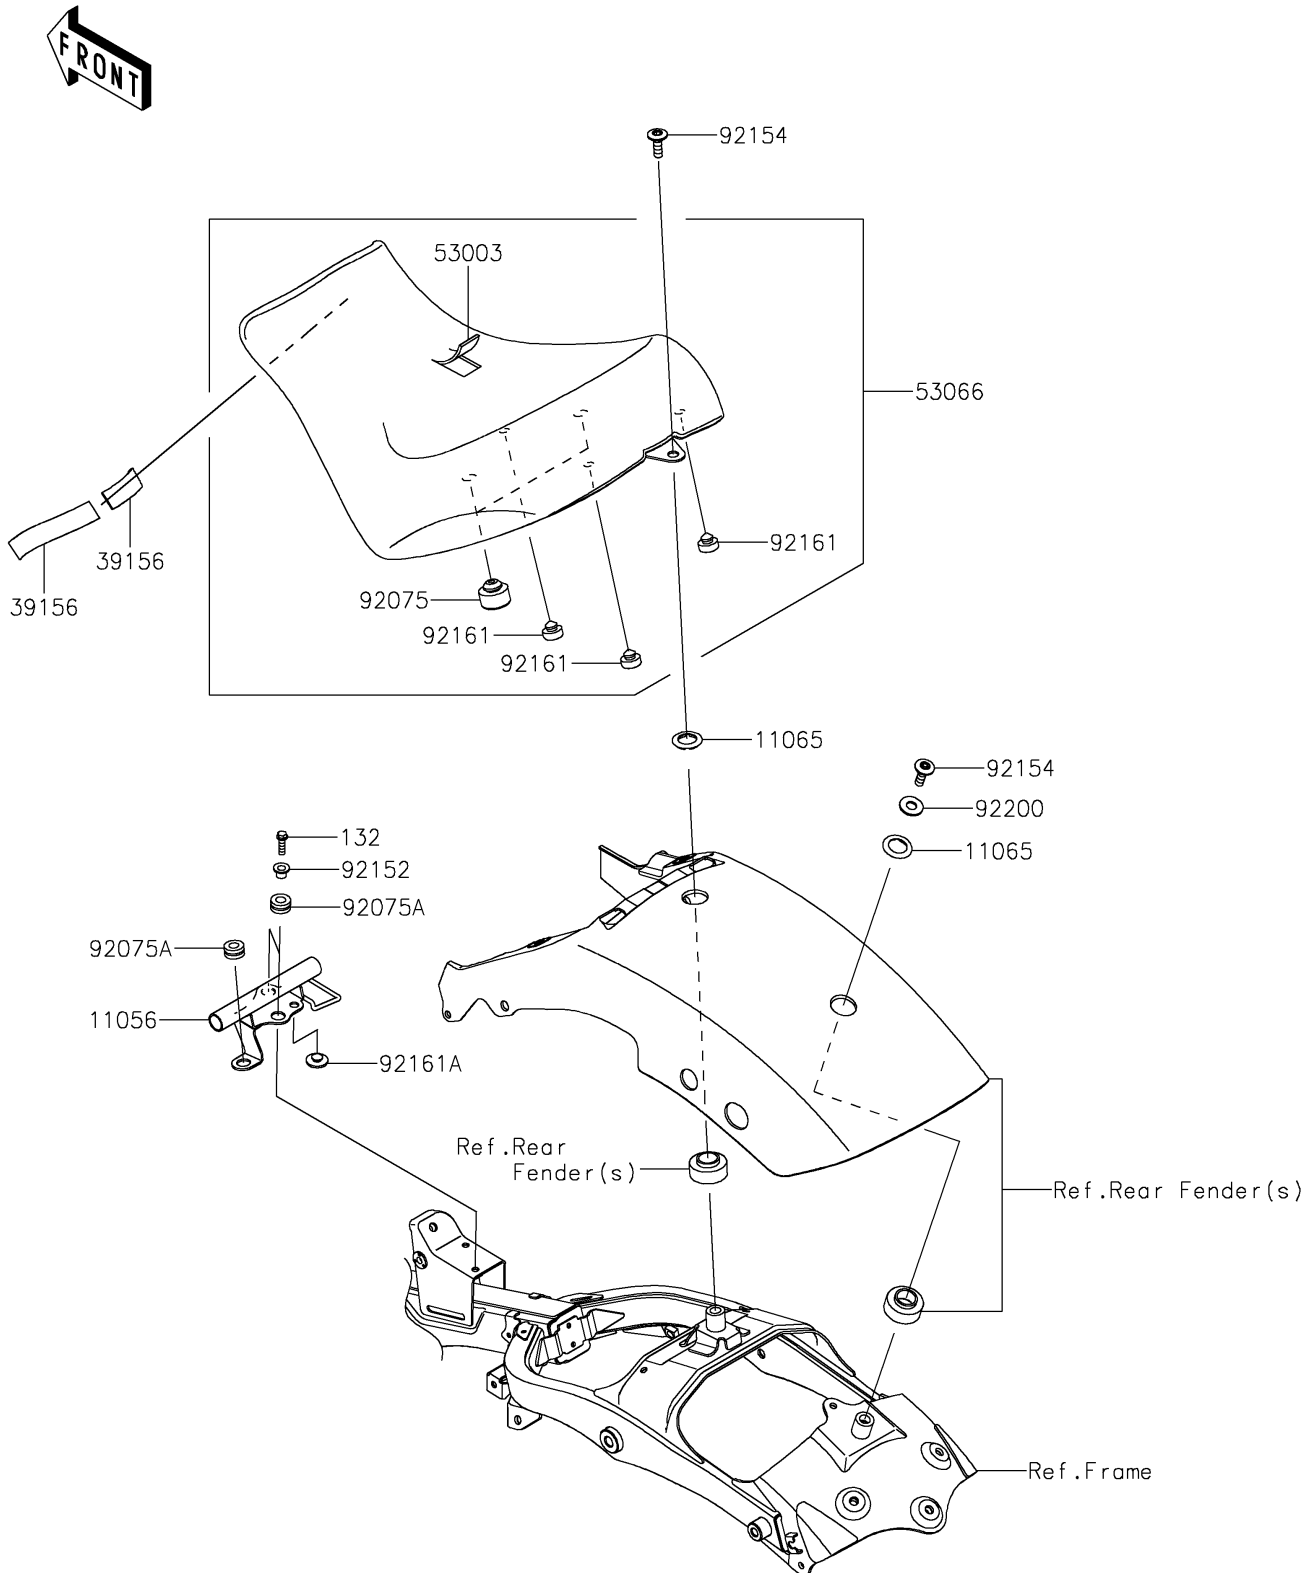

2021 VULCAN® S ABS CAFE

PARTS DIAGRAM

Seat

F2510