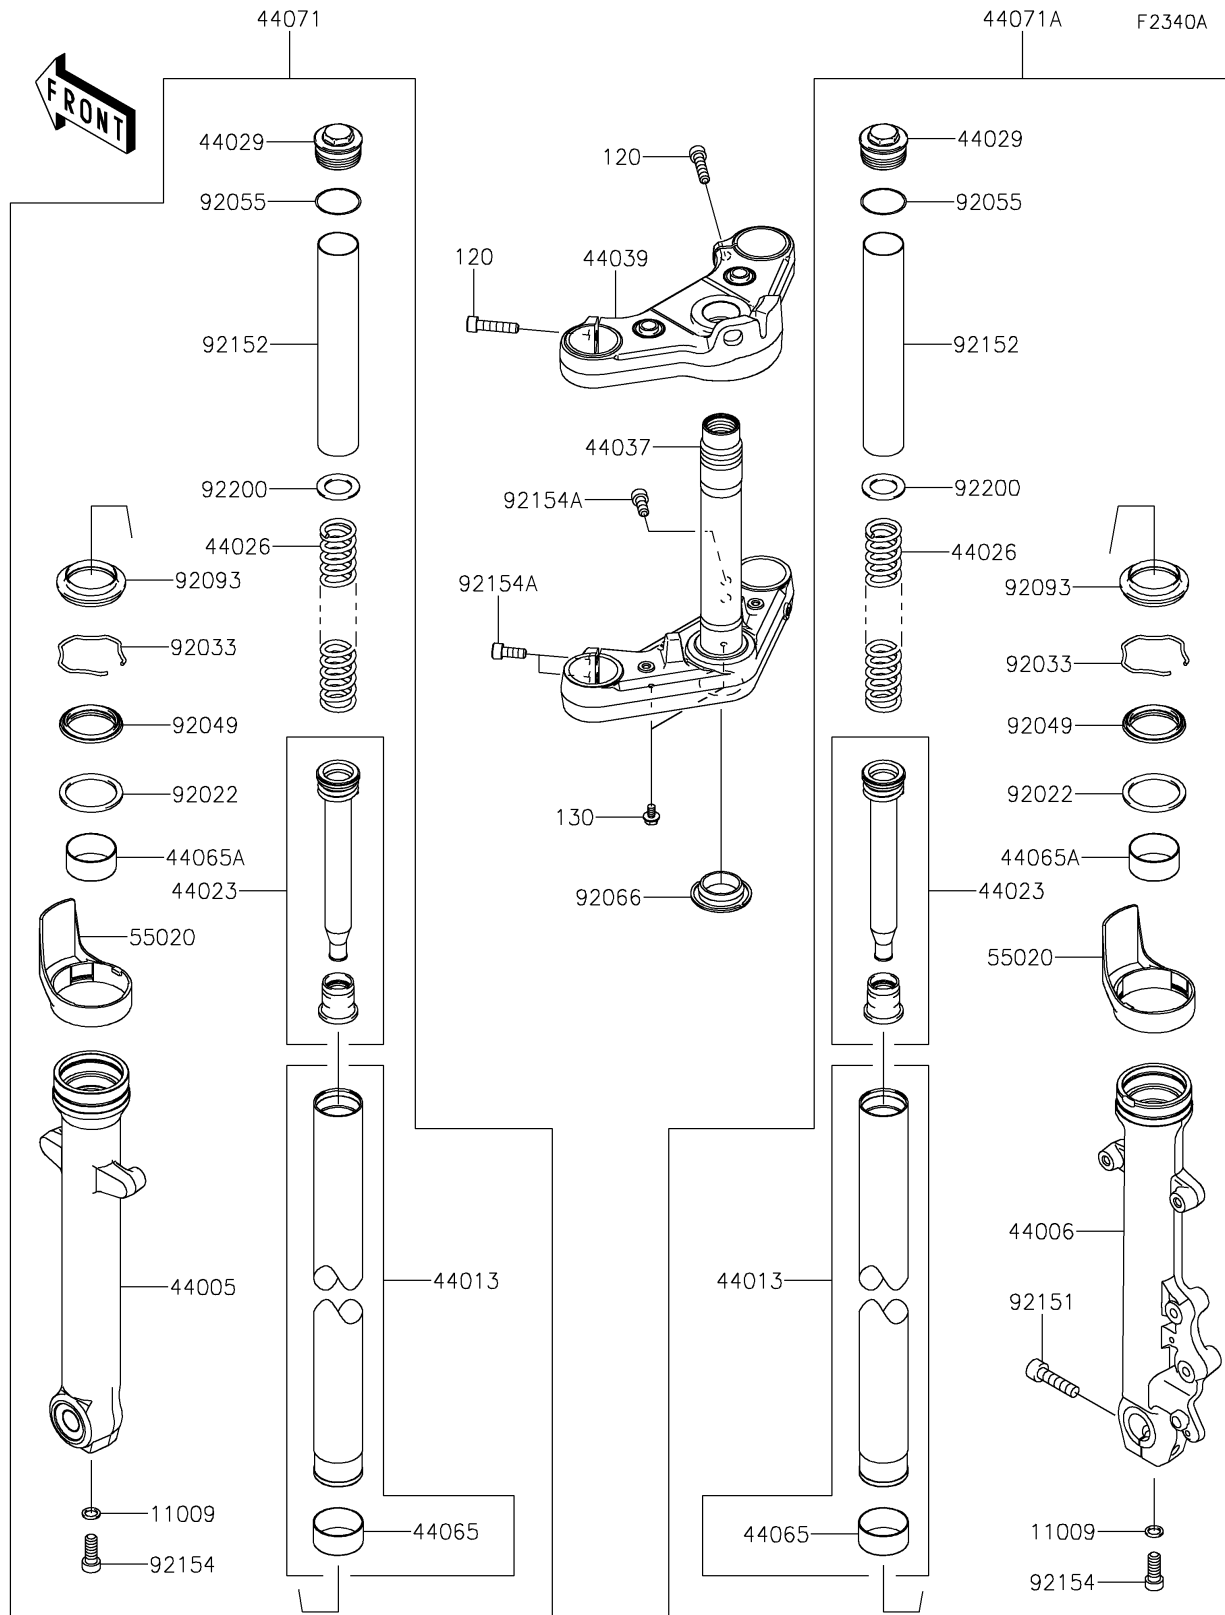

2021 VULCAN® S ABS CAFE

PARTS DIAGRAM

Front Fork(ENFNN/ENFNL)

2021 VULCAN[®] S ABS CAFE

PARTS LIST

Front Fork(ENFNN/ENFNL)

ITEM NAME

PART NUMBER

QUANTITY
