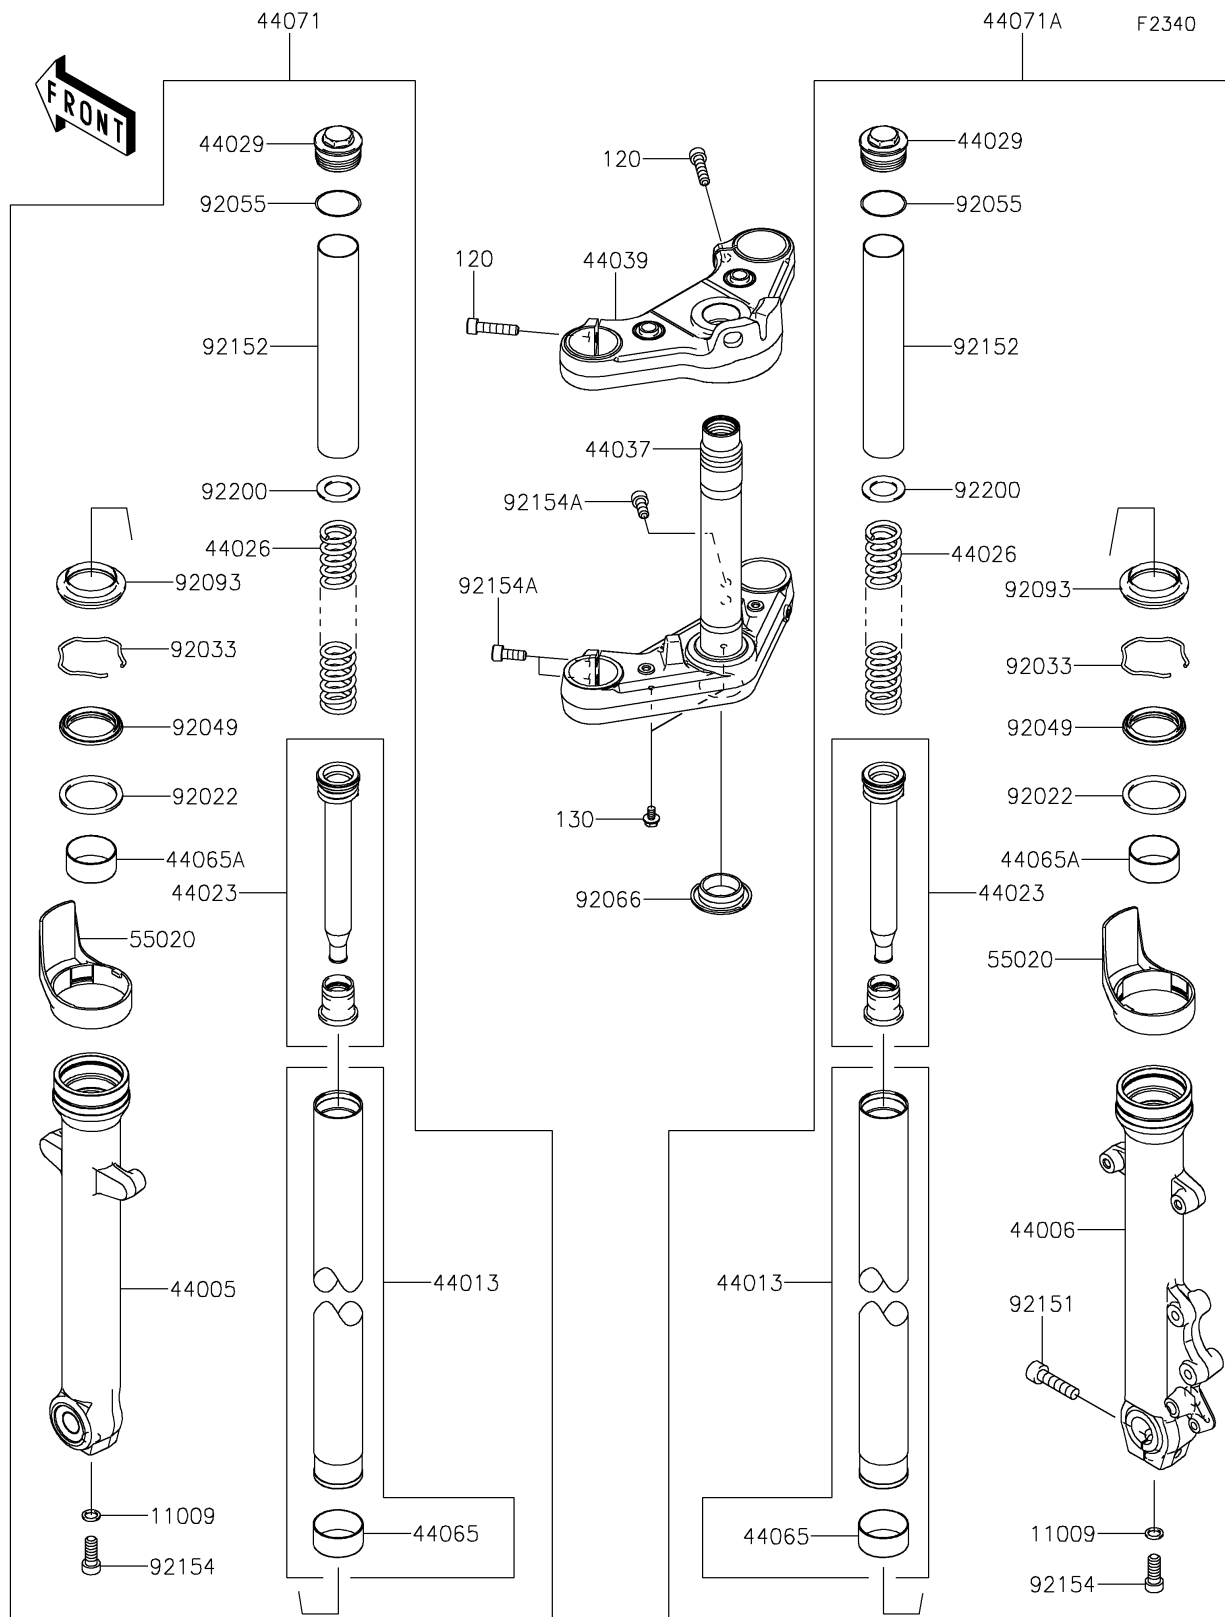

2022 Vulcan[®] S ABS CAFE

PARTS DIAGRAM

Front Fork(EMFNN/EMFNL)

2022 Vulcan[®] S ABS CAFE

PARTS LIST

Front Fork(EMFNN/EMFNL)

ITEM NAME

PART NUMBER

QUANTITY
