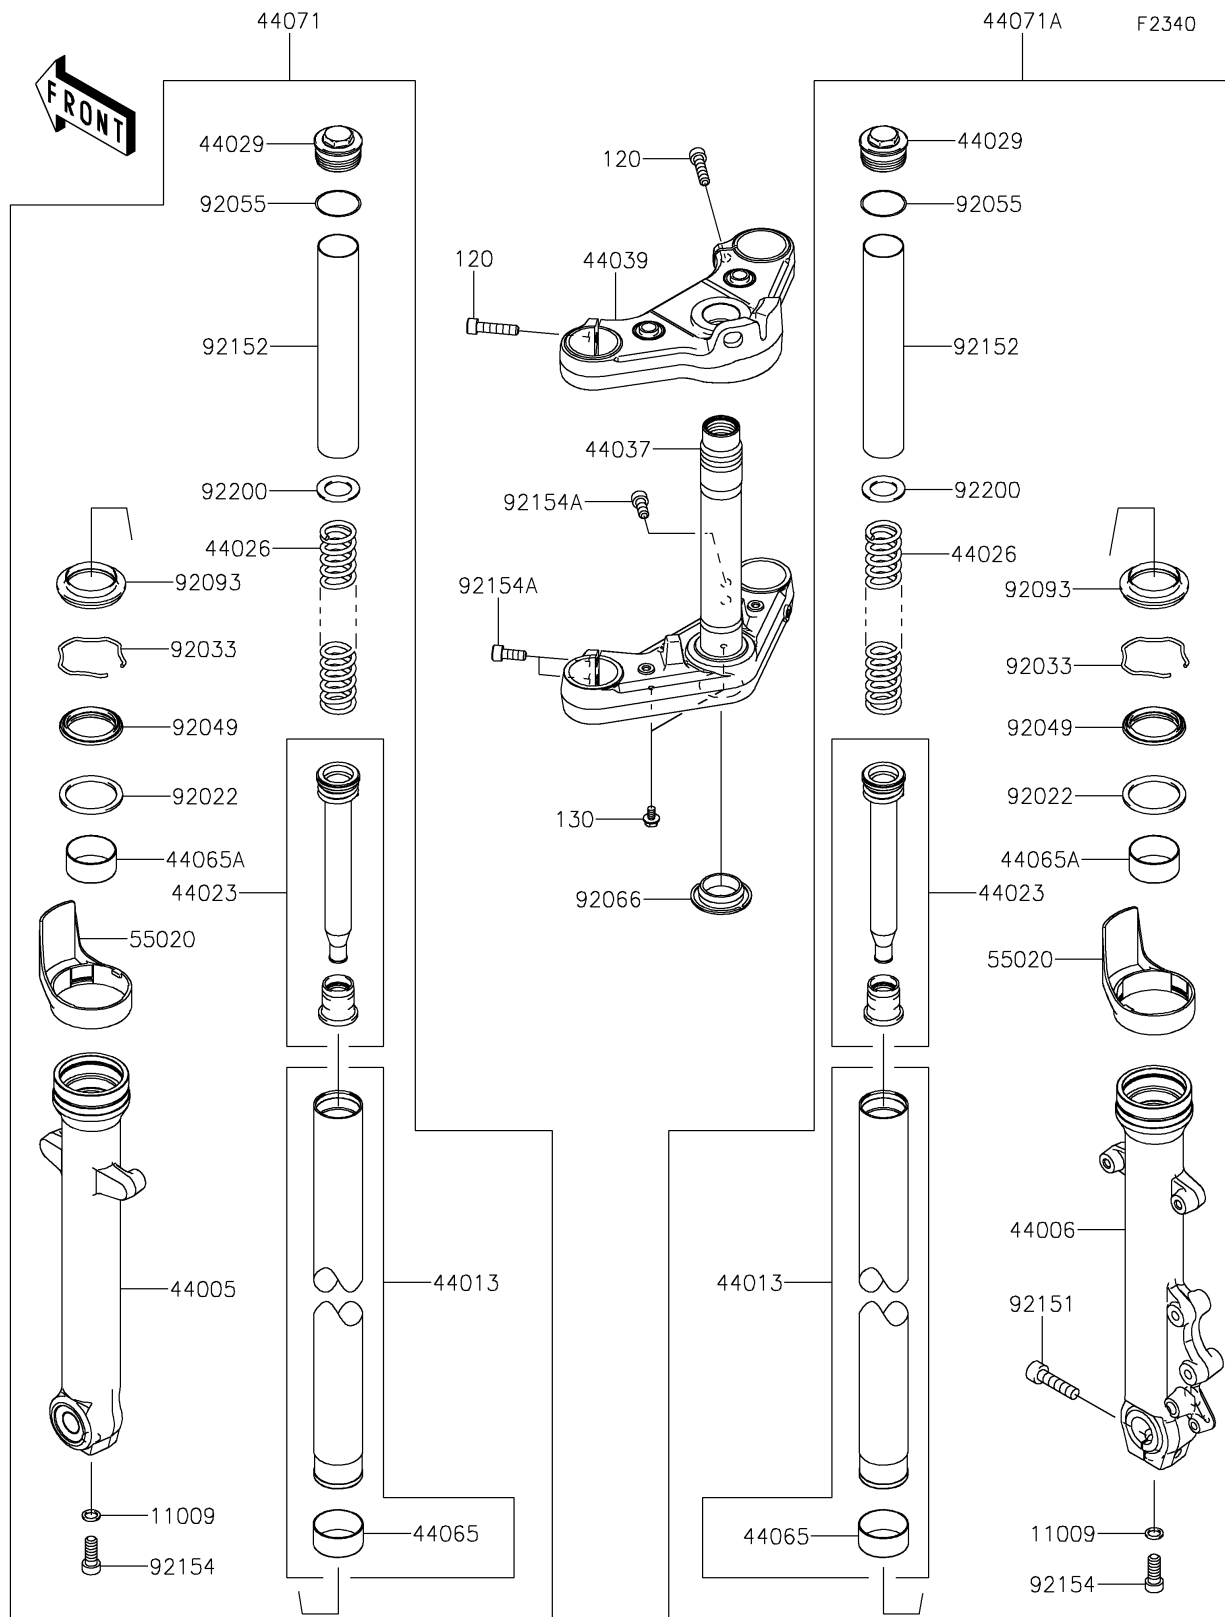

2021 VULCAN® S ABS CAFE

PARTS DIAGRAM

Front Fork(EMFNN/EMFNL)

2021 VULCAN[®] S ABS CAFE

PARTS LIST

Front Fork(EMFNN/EMFNL)

ITEM NAME

PART NUMBER

QUANTITY
