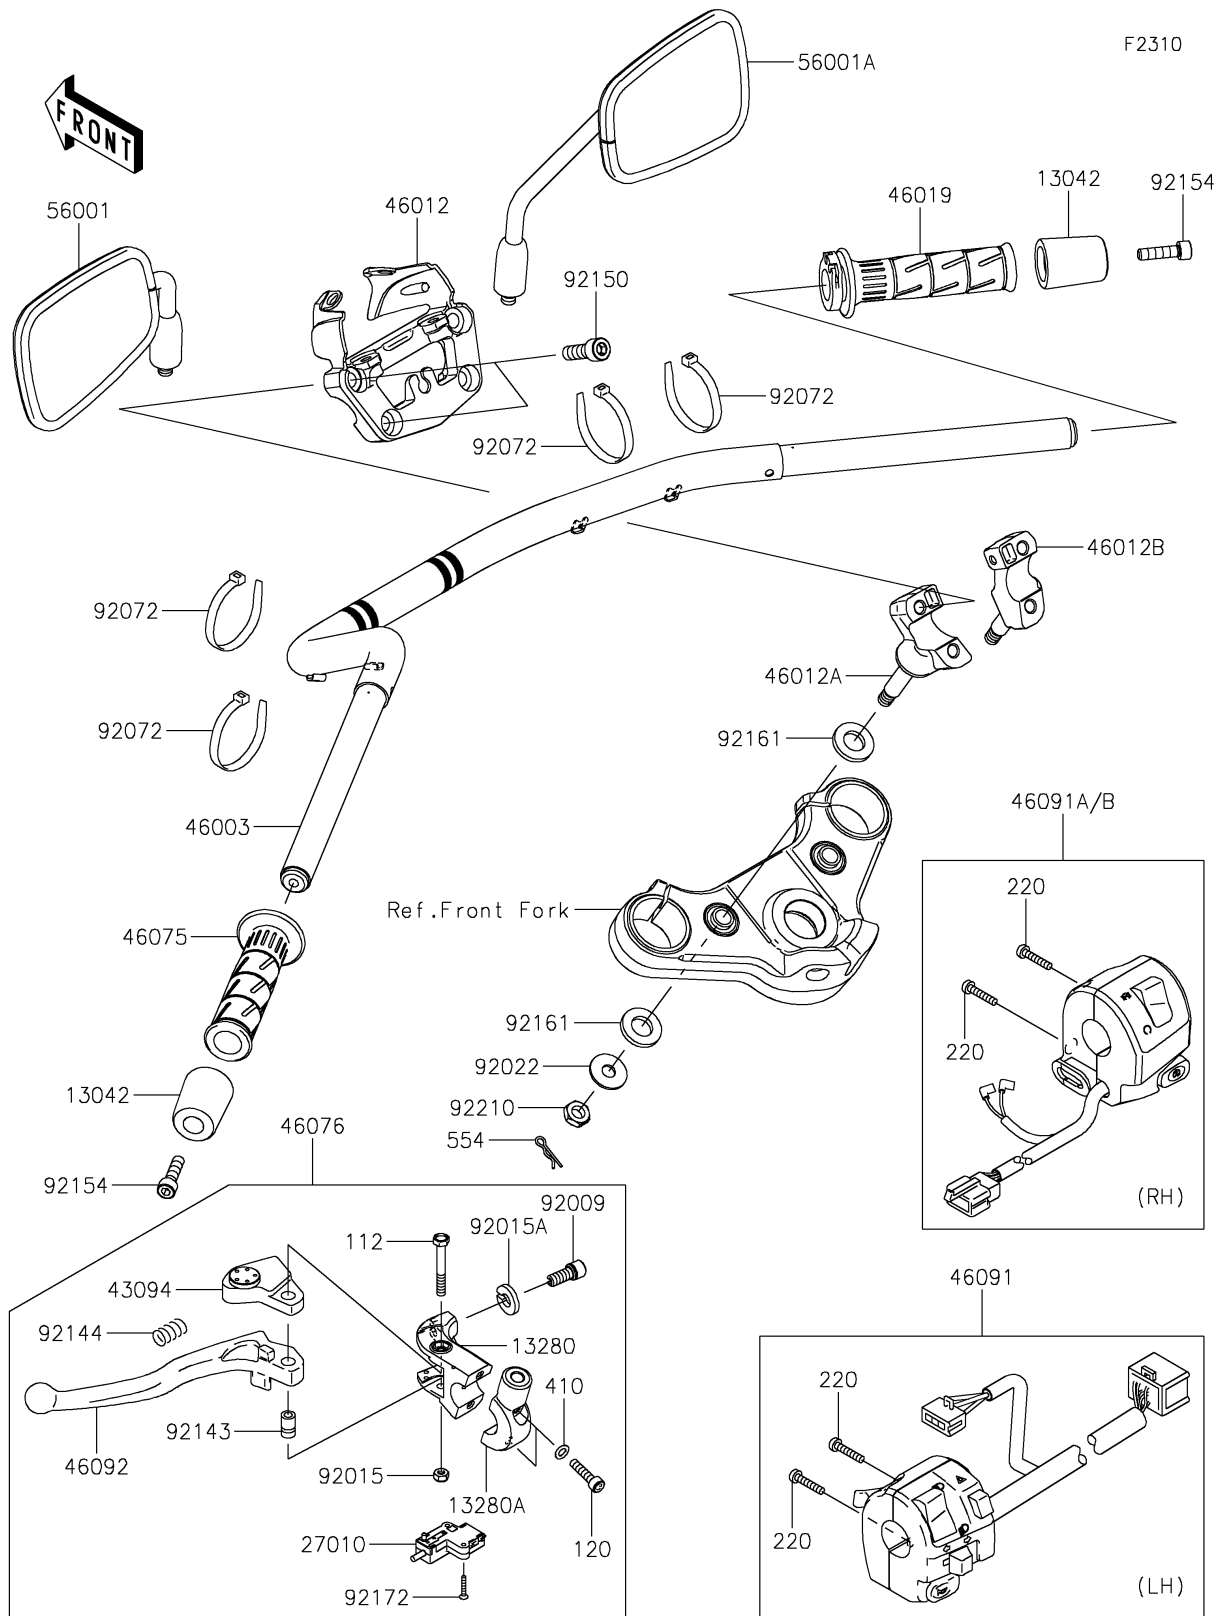

2022 Vulcan® S ABS CAFE

PARTS DIAGRAM

Handlebar

2022 Vulcan® S ABS CAFE

PARTS LIST

Handlebar

ITEM NAME

PART NUMBER

QUANTITY
