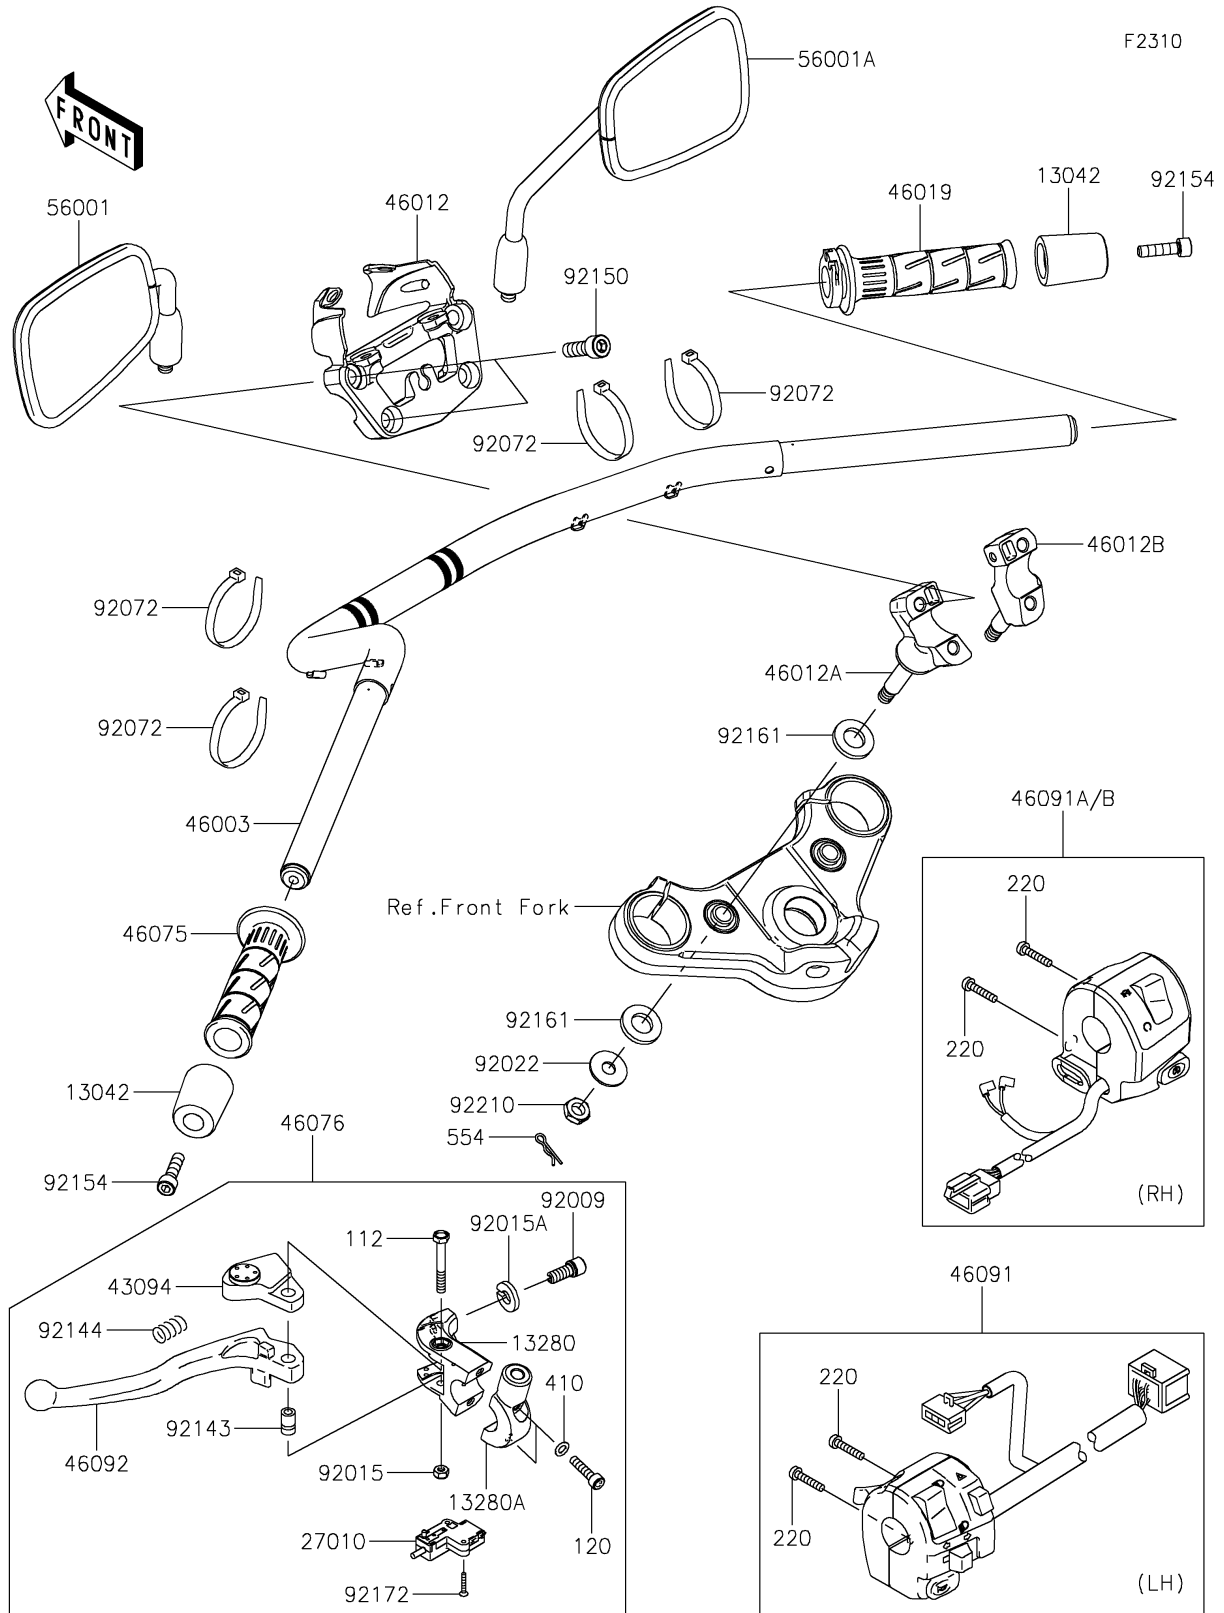

2021 VULCAN® S ABS CAFE

PARTS DIAGRAM

Handlebar

2021 VULCAN[®] S ABS CAFE

PARTS LIST

Handlebar

ITEM NAME

PART NUMBER

QUANTITY
