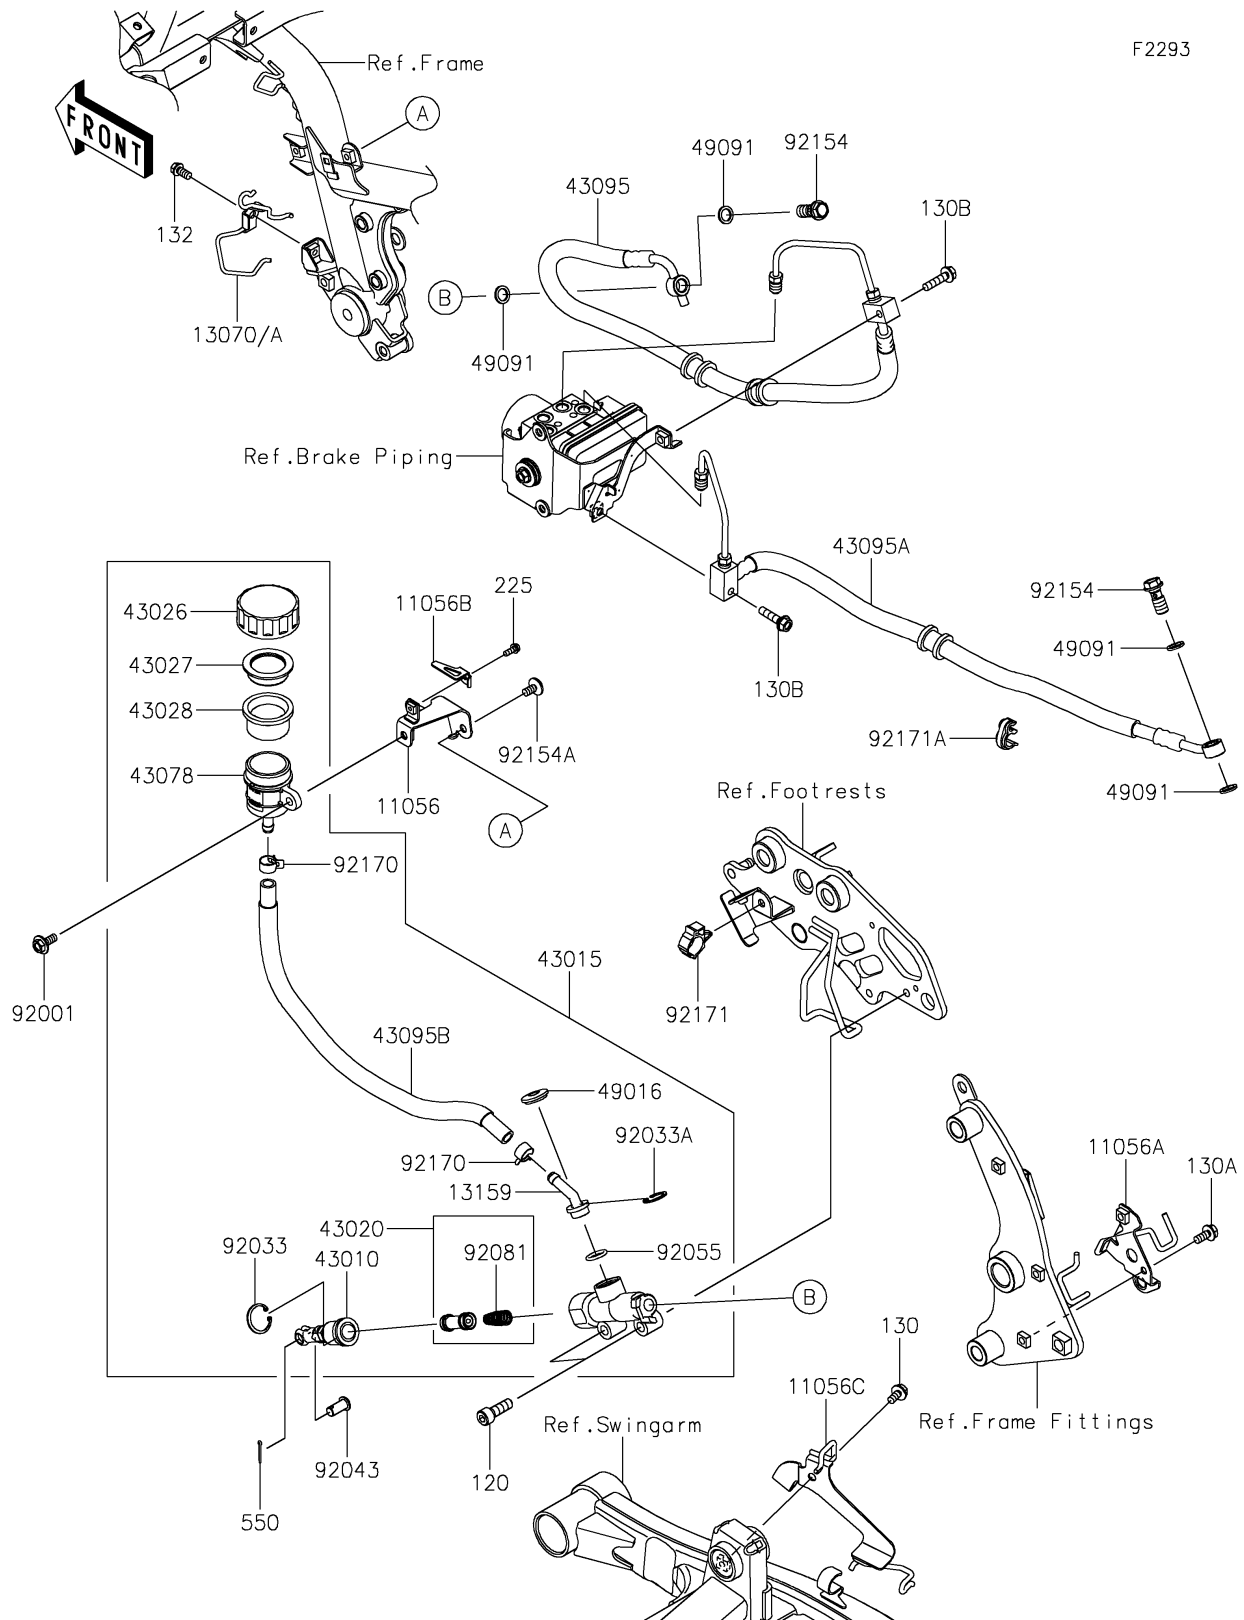

2022 VULCAN® S CAFE

PARTS DIAGRAM

Rear Master Cylinder

2022 VULCAN® S CAFE

PARTS LIST

Rear Master Cylinder

ITEM NAME

PART NUMBER

QUANTITY
