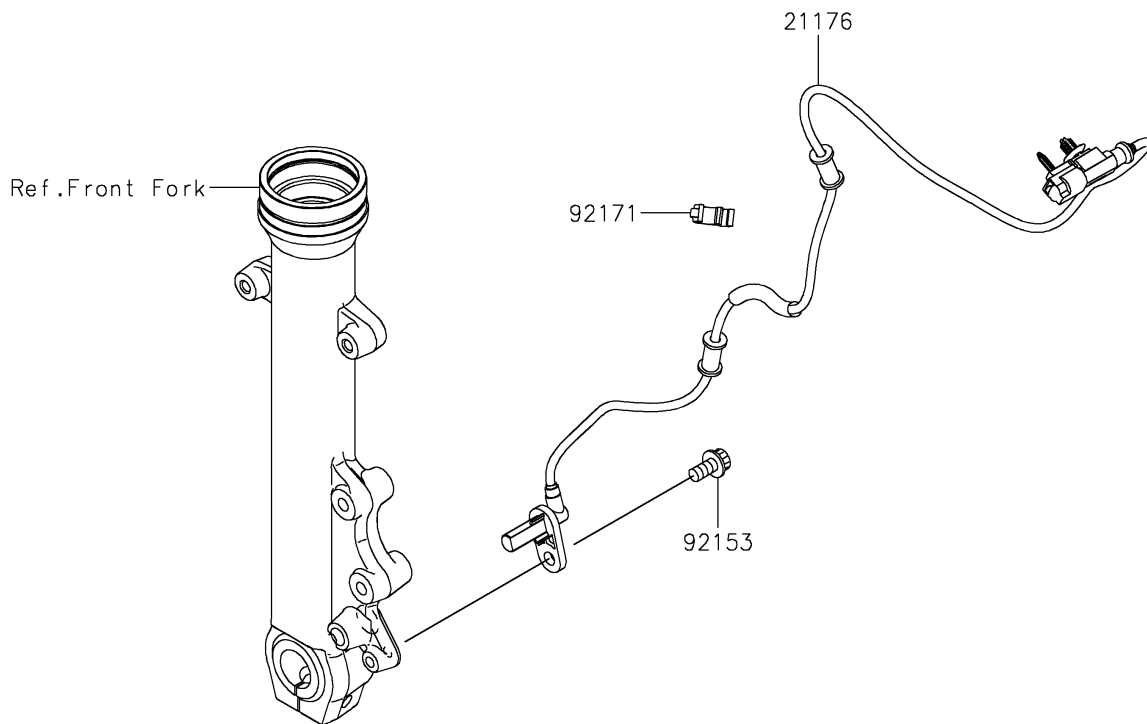

2022 VULCAN® S CAFE

PARTS DIAGRAM

Front Master Cylinder(EMFNN/EMFNL)

F2291

2022 VULCAN[®] S CAFE

PARTS LIST

Front Master Cylinder(EMFNN/EMFNL)

ITEM NAME

PART NUMBER

QUANTITY
