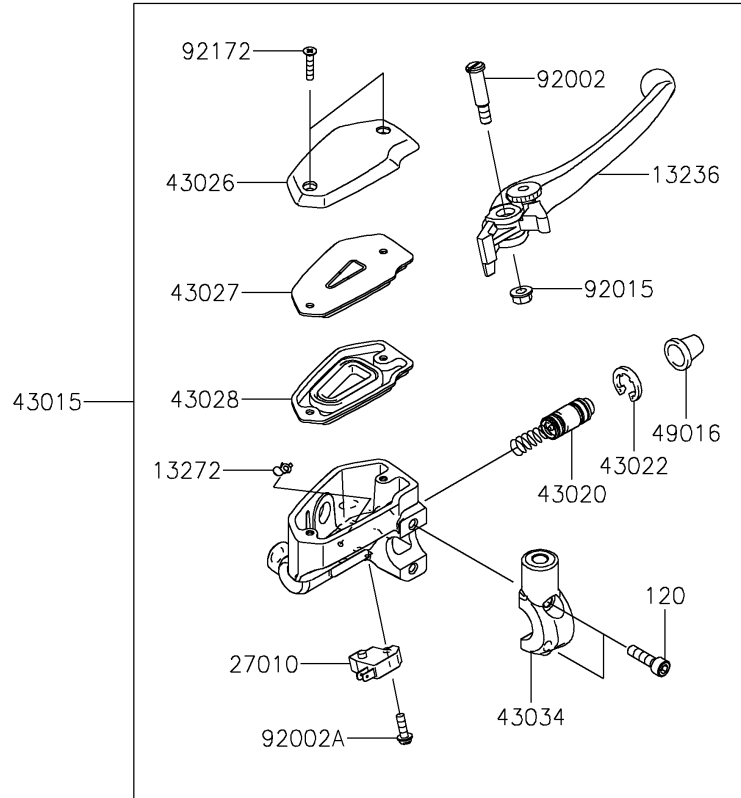

2022 VULCAN® S CAFE

PARTS DIAGRAM

Front Master Cylinder(EMFNN/EMFNL)

F2291

2022 VULCAN[®] S CAFE

PARTS LIST

Front Master Cylinder(EMFNN/EMFNL)

ITEM NAME

PART NUMBER

QUANTITY
