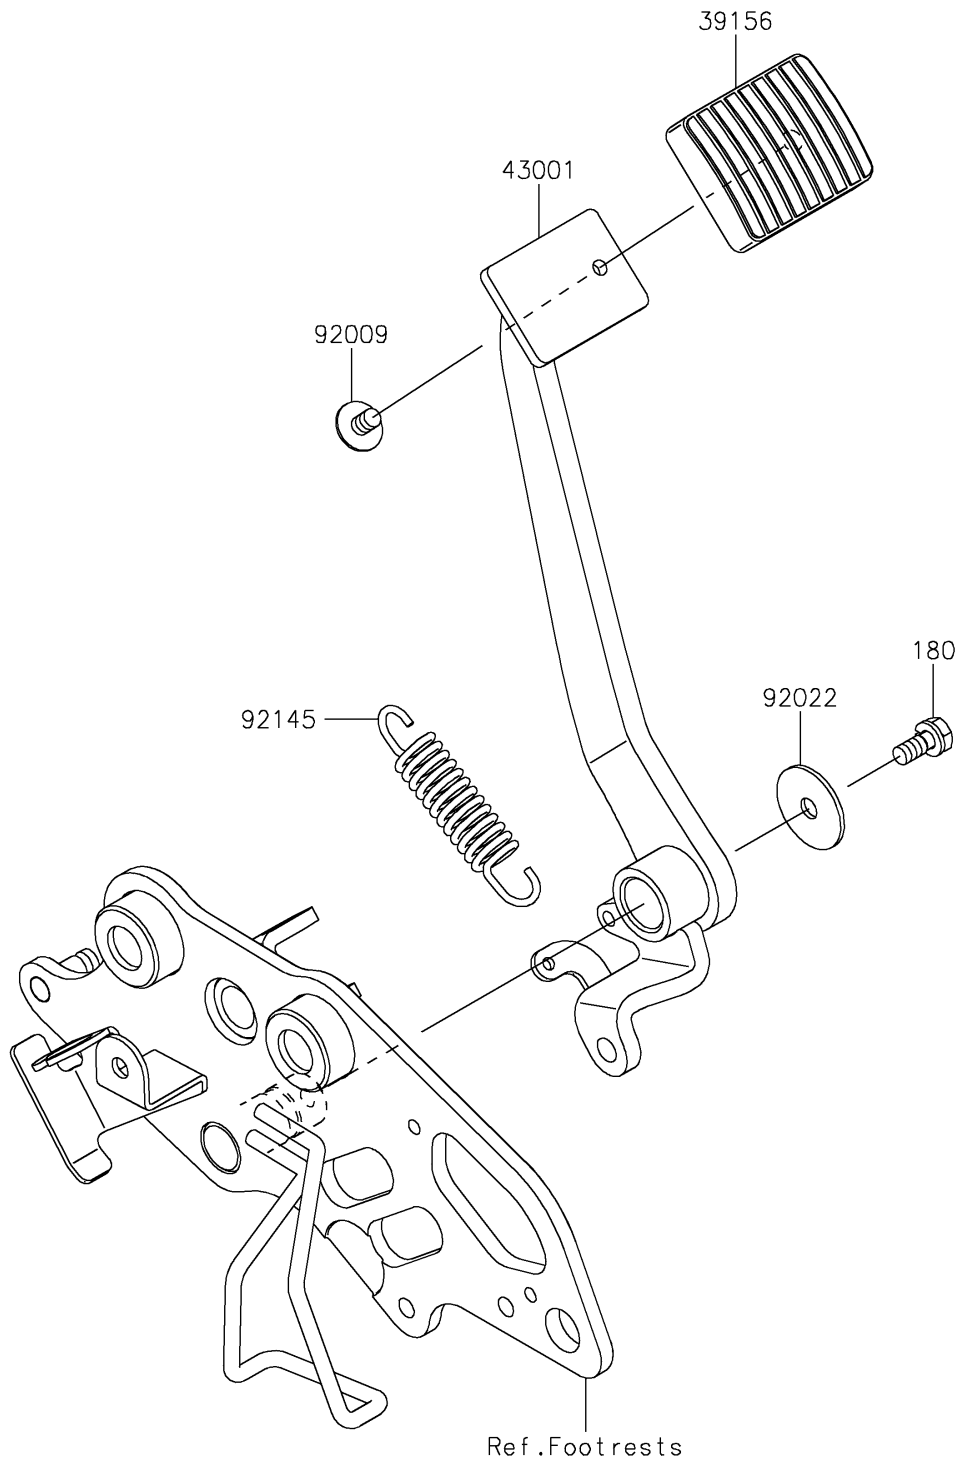

2022 Vulcan[®] S ABS CAFE

PARTS DIAGRAM

Brake Pedal/Torque Link

F2260

2022 Vulcan[®] S ABS CAFE

PARTS LIST

Brake Pedal/Torque Link

ITEM NAME

PART NUMBER

QUANTITY
