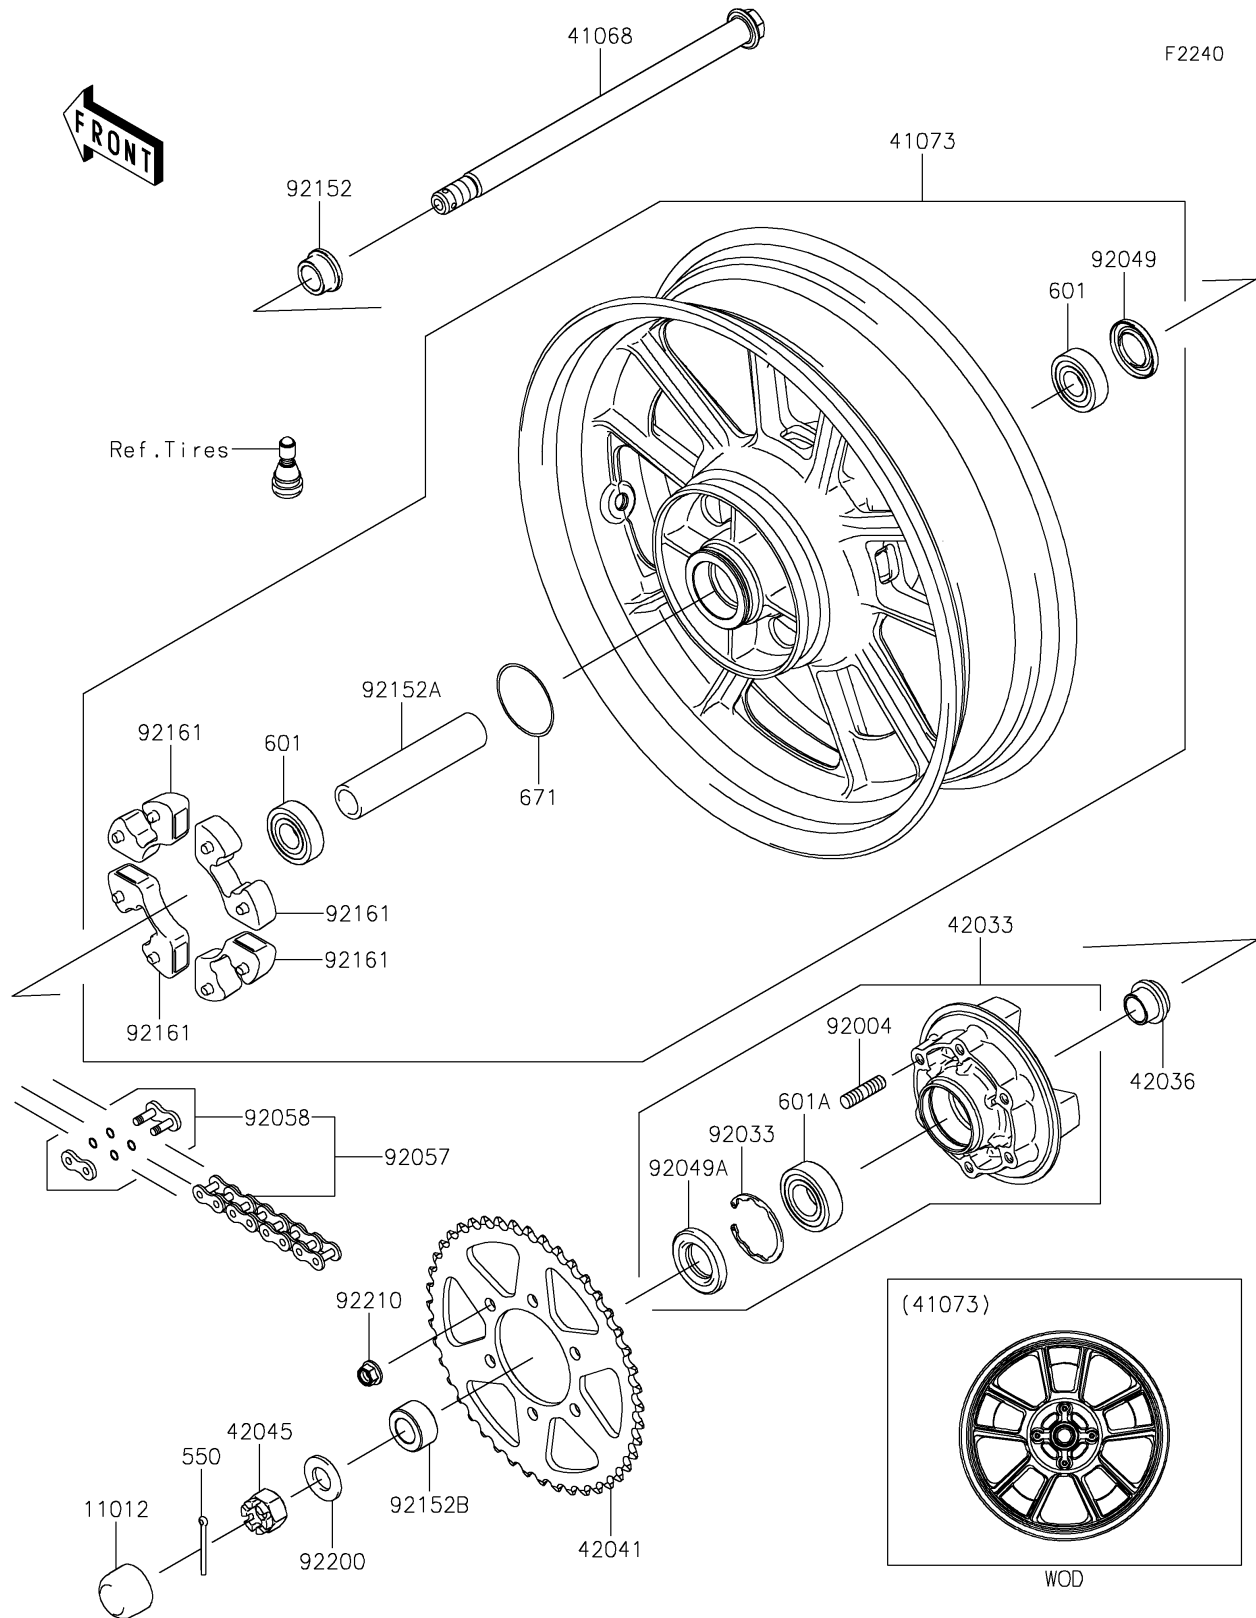

2021 VULCAN® S ABS CAFE

PARTS DIAGRAM

Rear Wheel/Chain

2021 VULCAN® S ABS CAFE

PARTS LIST

Rear Wheel/Chain

ITEM NAME

PART NUMBER

QUANTITY
