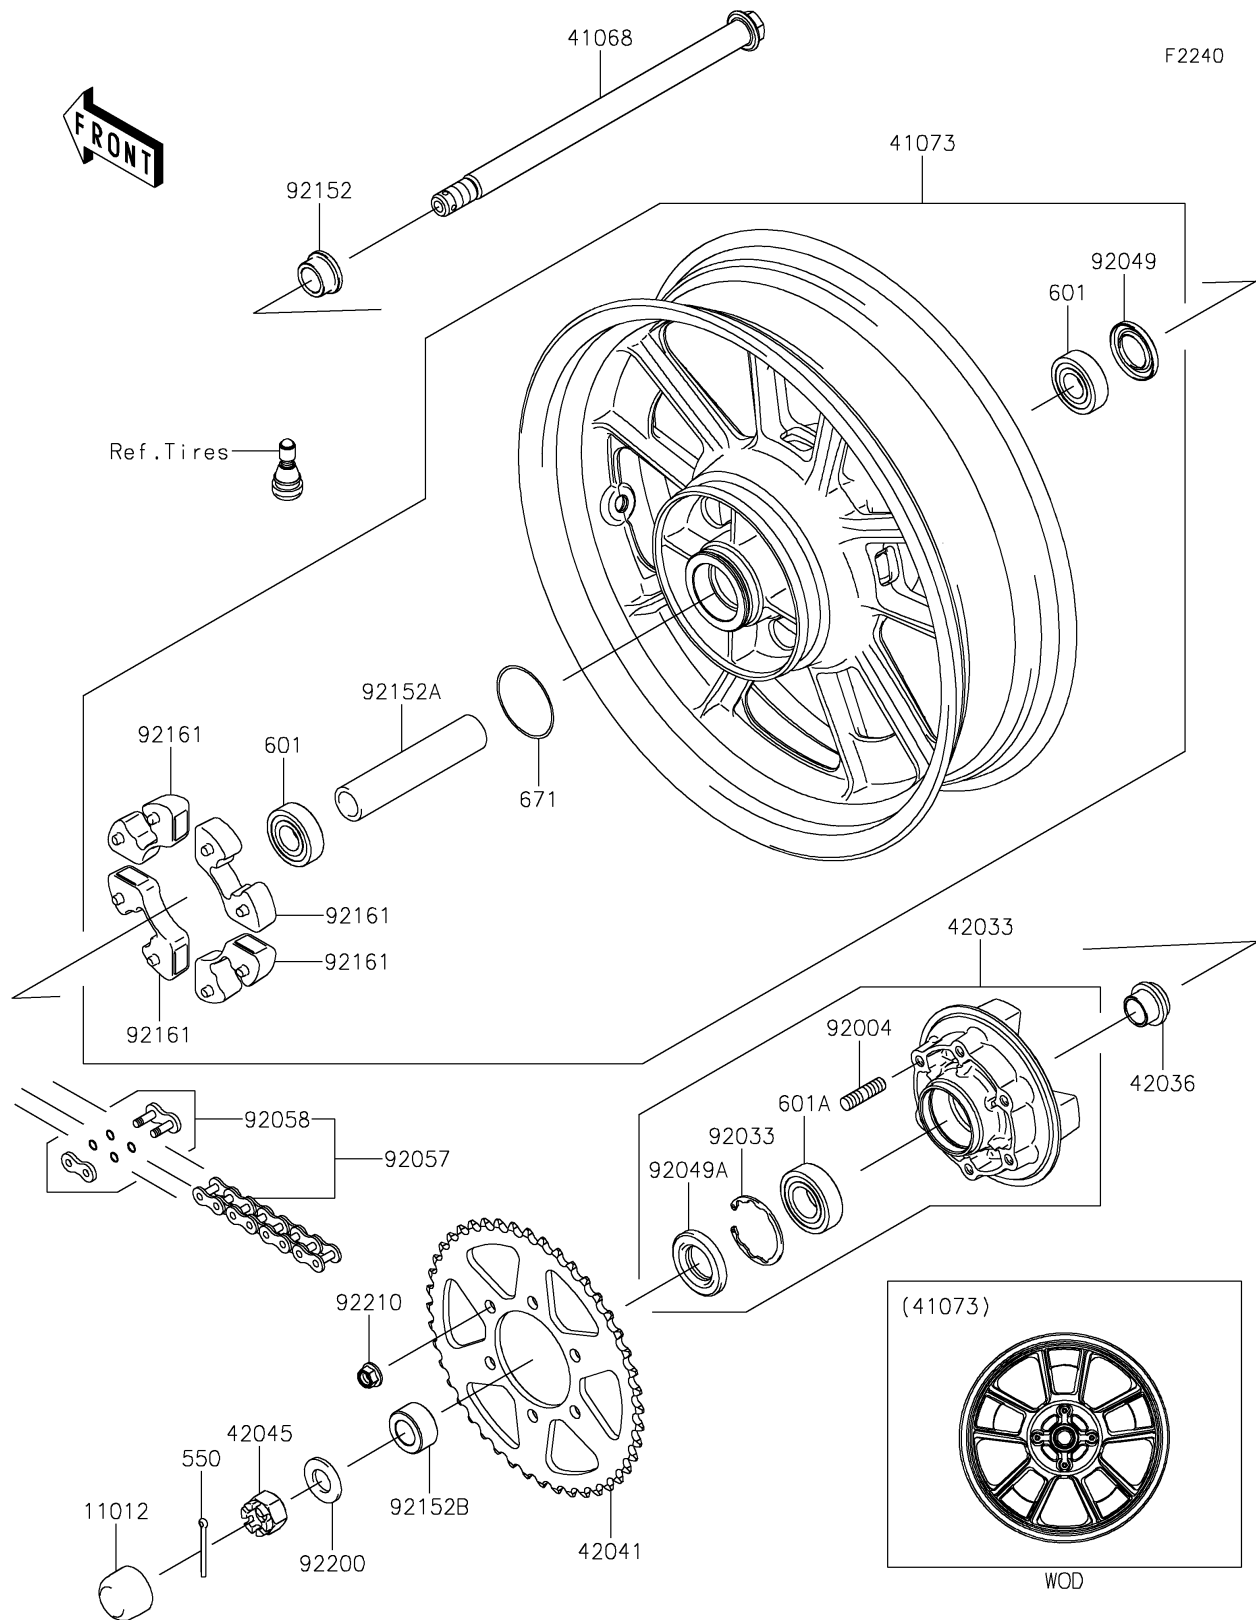

2021 Vulcan® S ABS CAFE

PARTS DIAGRAM

Rear Wheel/Chain

2021 Vulcan® S ABS CAFE

PARTS LIST

Rear Wheel/Chain

ITEM NAME	PART NUMBER	QUANTITY
CAP,AXLE NUT (Ref # 11012)	11012-1590	1
AXLE,RR,18X321.8 (Ref # 41068)	41068-0592	1
WHEEL-ASSY,RR,G.BLACK (Ref # 41073)	41073-0654-QT	1
COUPLING-ASSY,RR HUB (Ref # 42033)	42033-0570	1
SLEEVE,RR HUB,L=23 (Ref # 42036)	42036-1251	1
SPROCKET-HUB,46T (Ref # 42041)	42041-0087	1
NUT,CASTLE,18MM (Ref # 42045)	42045-018	1
STUD,10X19 (Ref # 92004)	92004-0048	6
RING-SNAP,52MM (Ref # 92033)	92033-1043	1
SEAL-OIL,28 47 5 (Ref # 92049)	92049-0140	1
SEAL-OIL (Ref # 92049A)	92049-1287	1
CHAIN,DRIVE,EK520MVXL3X120L (Ref # 92057)	92057-0675	1
JOINT-CHAIN,DRIVE (Ref # 92058)	92058-0021	1
COLLAR,RR AXLE,RH,L=17 (Ref # 92152)	92152-0302	1
COLLAR,20.2X28X133 (Ref # 92152A)	92152-0748	1
COLLAR,20X35X18 (Ref # 92152B)	92152-0751	1
DAMPER,SHOCK,RR HUB (Ref # 92161)	92161-0342	4
WASHER,19X36X3.2 (Ref # 92200)	92200-0296	1
NUT,LOCK,FLANGED,10MM (Ref # 92210)	92210-0276	6
PIN-COTTER,4.0X40 (Ref # 550)	550AA4040	1
BEARING-BALL,6204UUC3 (Ref # 601)	601B6204UU	2
BEARING-BALL (Ref # 601A)	601B6205UU	1
O RING,60MM (Ref # 671)	671B2560	1