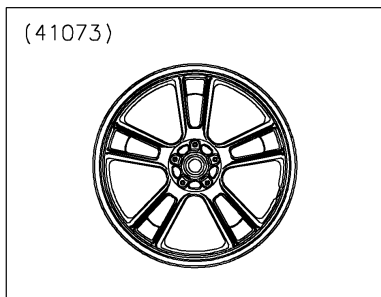

2021 Vulcan[®] S ABS CAFE

PARTS DIAGRAM

Front Wheel

WOD

2021 Vulcan[®] S ABS CAFE

PARTS LIST

Front Wheel

ITEM NAME	PART NUMBER	QUANTITY
AXLE,FR (Ref # 41068)	41068-0059	1
WHEEL-ASSY,FR,G.BLACK (Ref # 41073)	41073-0653-QT	1
SEAL-OIL,BJN30427 (Ref # 92049)	92049-0130	2
COLLAR,20X30X15.5 (Ref # 92152)	92152-0946	2
COLLAR,20.2X28X115 (Ref # 92152A)	92152-0958	1
BEARING-BALL,#6004UUC3 (Ref # 601)	601B6004UU	2