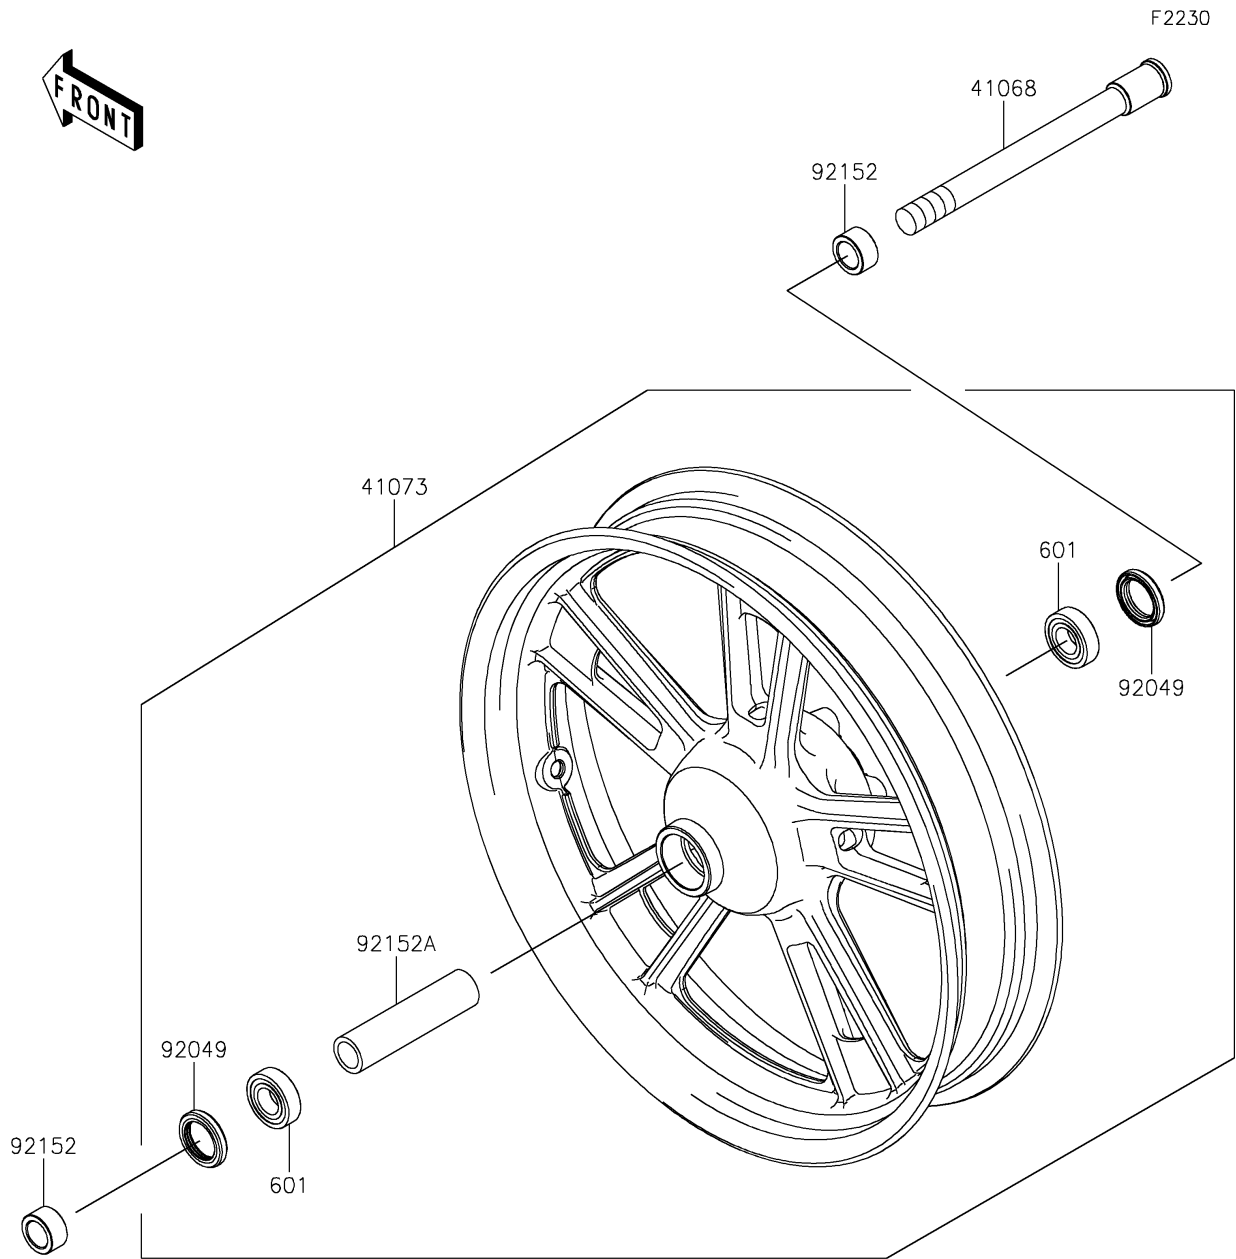

2021 Vulcan[®] S ABS CAFE

PARTS DIAGRAM

Front Wheel

WOD

2021 Vulcan[®] S ABS CAFE

PARTS LIST

Front Wheel

ITEM NAME	PART NUMBER	QUANTITY
AXLE,FR (Ref # 41068)	41068-0059	1
WHEEL-ASSY,FR,G.BLACK (Ref # 41073)	41073-0653-QT	1
SEAL-OIL,BJN30427 (Ref # 92049)	92049-0130	2
COLLAR,20X30X15.5 (Ref # 92152)	92152-0946	2
COLLAR,20.2X28X115 (Ref # 92152A)	92152-0958	1
BEARING-BALL,#6004UUC3 (Ref # 601)	601B6004UU	2