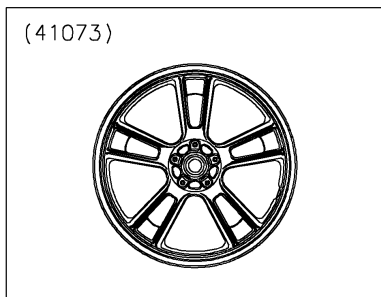

2022 VULCAN[®] S CAFE

PARTS DIAGRAM

Front Wheel

WOD

2022 VULCAN[®] S CAFE

PARTS LIST

Front Wheel

ITEM NAME

PART NUMBER

QUANTITY
