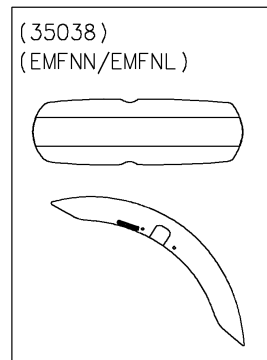

2022 Vulcan® S ABS CAFE

PARTS DIAGRAM

Front Fender(s)

F2171

WD

WOD

2022 Vulcan® S ABS CAFE

PARTS LIST

Front Fender(s)

ITEM NAME

PART NUMBER

QUANTITY
