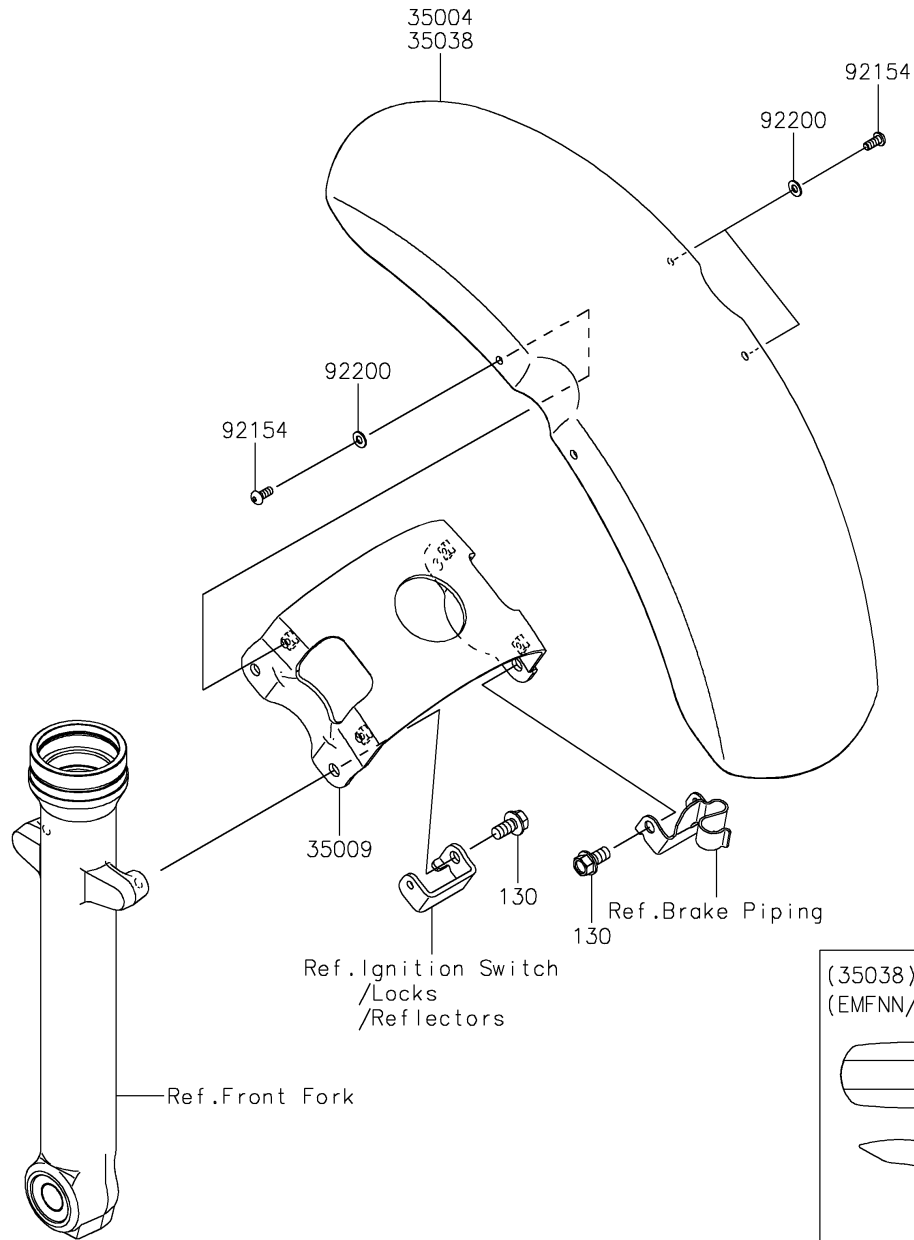

2022 Vulcan® S ABS CAFE

PARTS DIAGRAM

Front Fender(s)

F2171

WD

WOD

2022 Vulcan® S ABS CAFE

PARTS LIST

Front Fender(s)

ITEM NAME

PART NUMBER

QUANTITY
