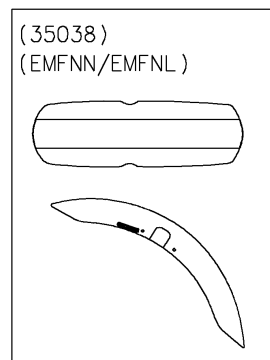

2021 VULCAN® S ABS CAFE

PARTS DIAGRAM

Front Fender(s)

F2171

WD

WOD

2021 VULCAN® S ABS CAFE

PARTS LIST

Front Fender(s)

ITEM NAME

PART NUMBER

QUANTITY
