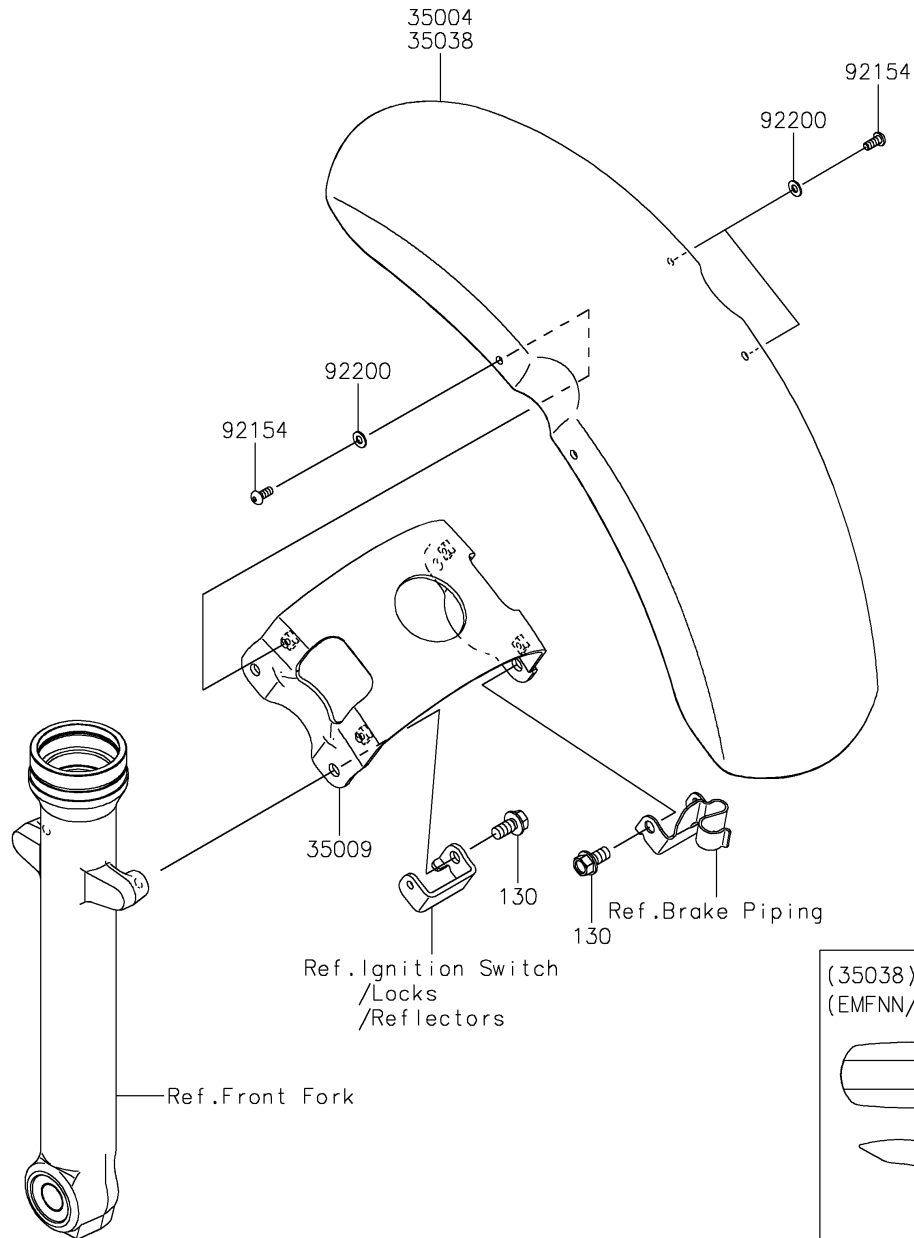

2021 VULCAN® S ABS CAFE

PARTS DIAGRAM

Front Fender(s)

F2171

WD

WOD

2021 VULCAN® S ABS CAFE

PARTS LIST

Front Fender(s)

ITEM NAME

PART NUMBER

QUANTITY
