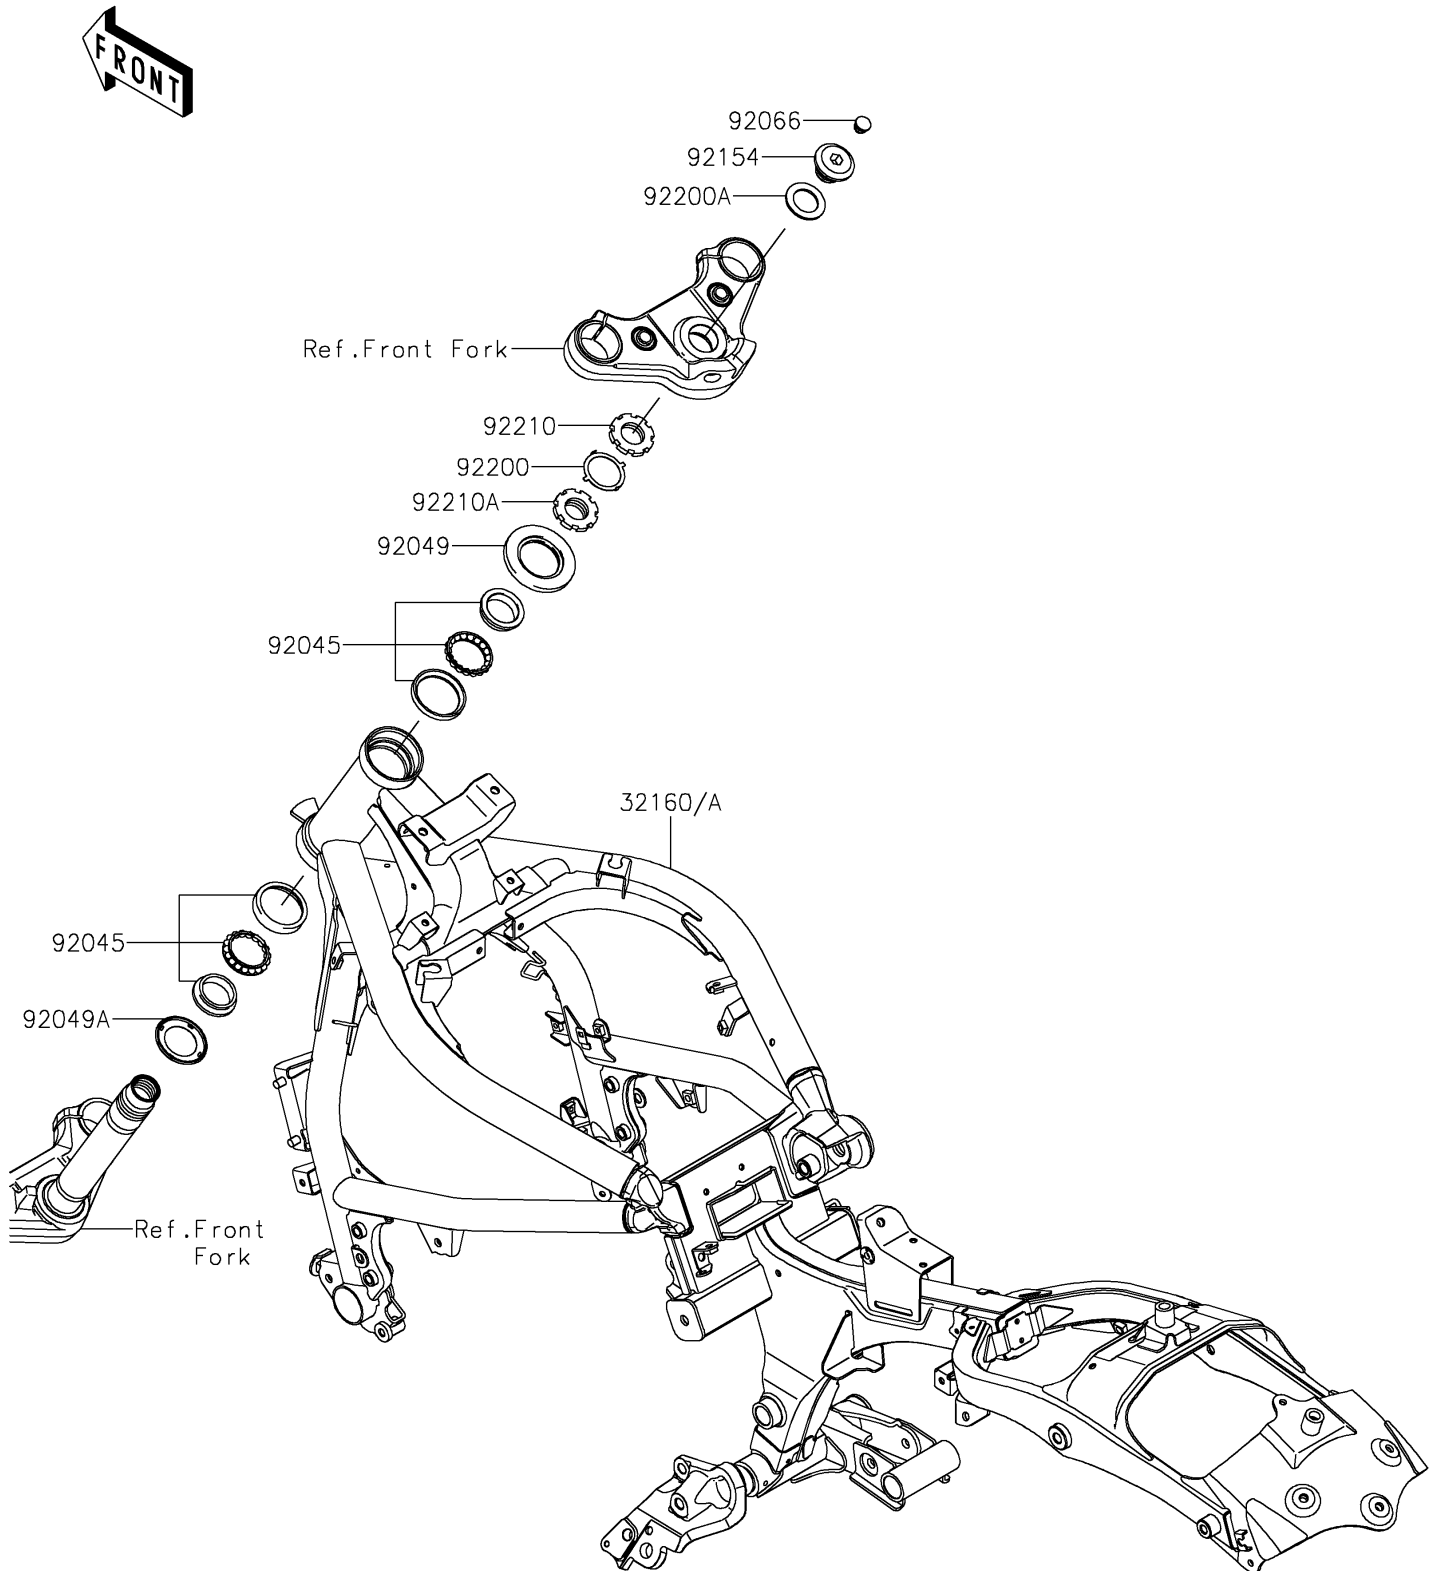

2021 Vulcan[®] S ABS CAFE

PARTS DIAGRAM

Frame

F2120

2021 Vulcan® S ABS CAFE

PARTS LIST

Frame

ITEM NAME	PART NUMBER	QUANTITY
FRAME-COMP,F.S.BLACK (Ref # 32160)	32160-0734-18R	1
FRAME-COMP,F.S.BLACK (Ref # 32160A)	32160-0765-18R	1
BEARING-BALL,SF07A17PX1V1 (Ref # 92045)	92045-1384	2
SEAL-OIL (Ref # 92049)	92049-0131	1
SEAL-OIL (Ref # 92049A)	92049-0137	1
PLUG (Ref # 92066)	92066-0071	1
BOLT,26MM (Ref # 92154)	92154-3818	1
WASHER (Ref # 92200)	92200-0036	1
WASHER,27X42X2.3 (Ref # 92200A)	92200-0753	1
NUT,STEERING STEM,35MM (Ref # 92210)	92210-0534	1
NUT,STEERING STEM,35MM (Ref # 92210A)	92210-0535	1