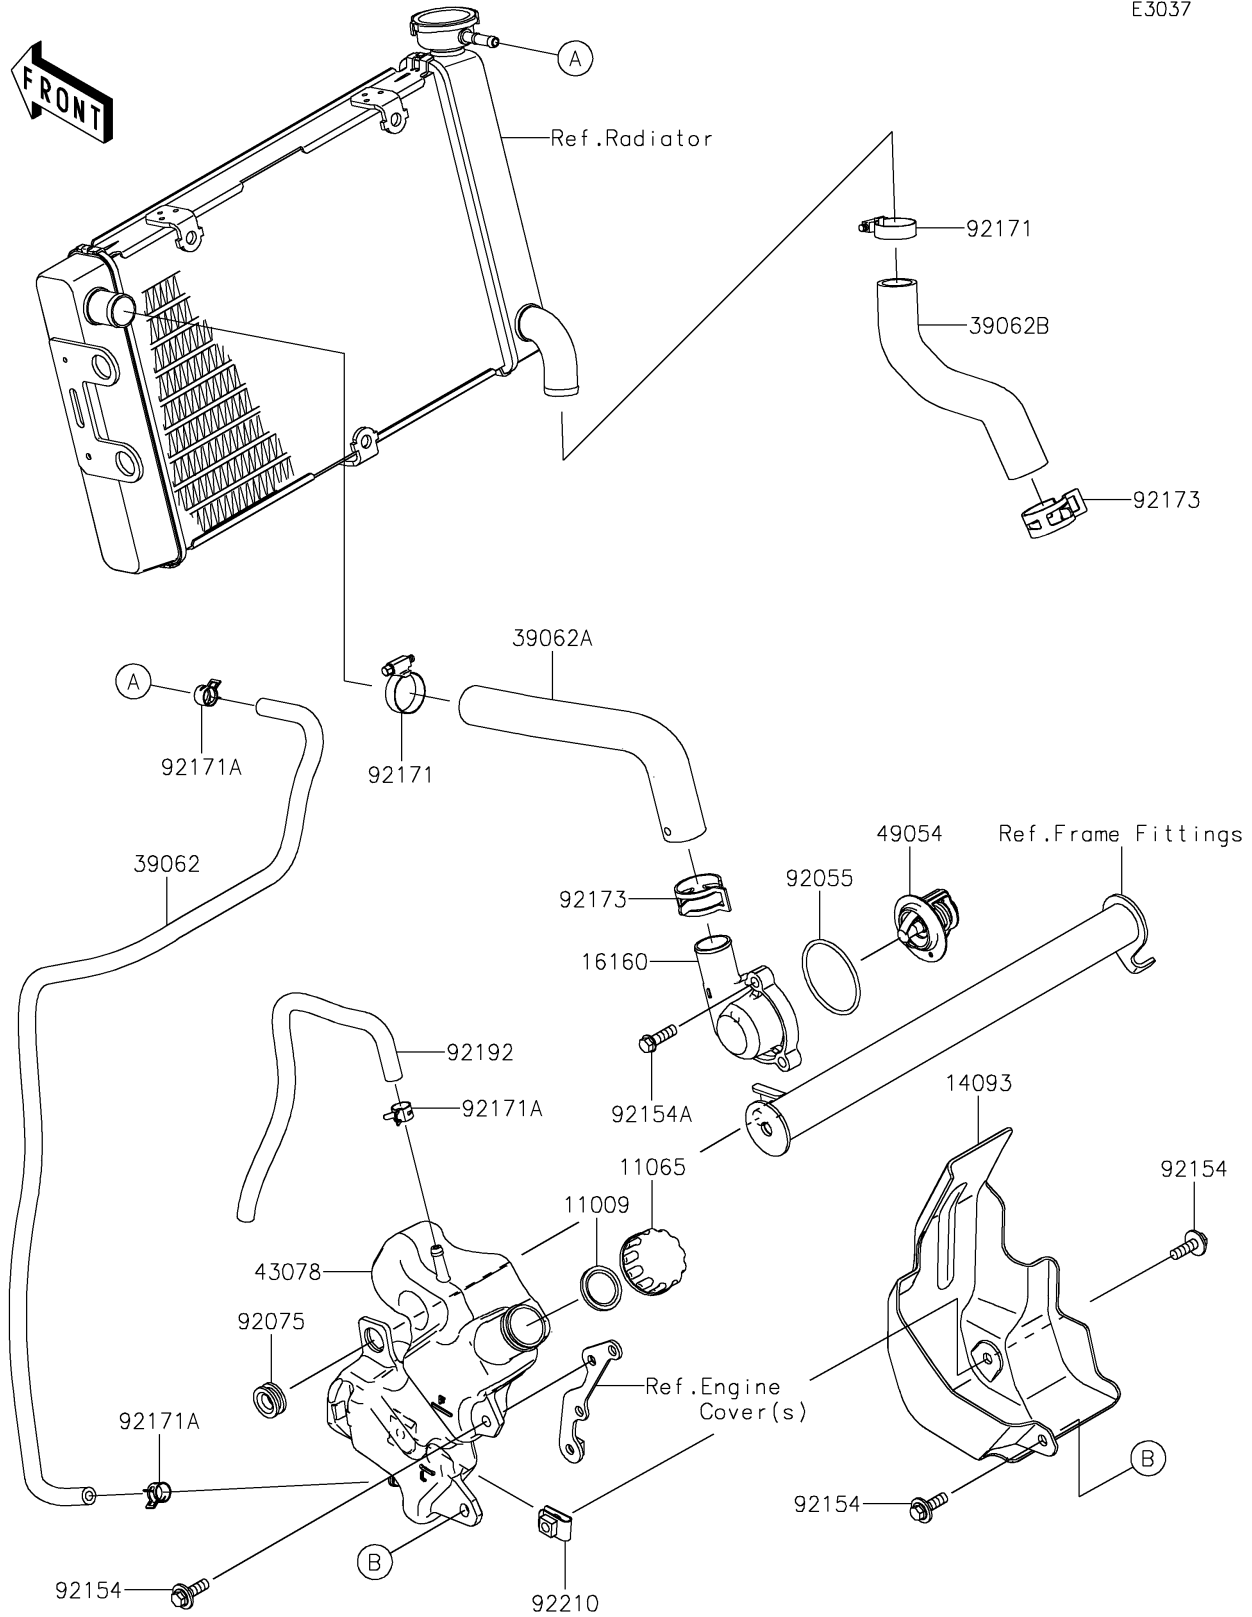

2021 VULCAN® S ABS CAFE

PARTS DIAGRAM

Water Pipe

E3037

2021 VULCAN® S ABS CAFE

PARTS LIST

Water Pipe

ITEM NAME	PART NUMBER	QUANTITY
GASKET,RESERVOIR TANK CAP (Ref # 11009)	11009-1145	1
CAP (Ref # 11065)	11065-0969	1
COVER,RESERVOIR (Ref # 14093)	14093-0098	1
BODY,THERMOSTAT (Ref # 16160)	16160-0830	1
HOSE-COOLING,RADI.-RESERVOIR (Ref # 39062)	39062-0670	1
HOSE-COOLING,HEAD-RADIATOR (Ref # 39062A)	39062-0753	1
HOSE-COOLING,RADIATOR-PUMP (Ref # 39062B)	39062-0754	1
RESERVOIR (Ref # 43078)	43078-0584	1
THERMOSTAT (Ref # 49054)	49054-0001	1
RING-O,46.7X2.4 (Ref # 92055)	92055-0992	1
DAMPER (Ref # 92075)	92075-1634	1
BOLT,FLANGED-WP,6X20 (Ref # 92154)	92154-1577	3
BOLT,FLANGED,6X20 (Ref # 92154A)	92154-1778	3
CLAMP (Ref # 92171)	92171-0337	2
CLAMP,10.5X8X0.7 (Ref # 92171A)	92171-1992	3
CLAMP (Ref # 92173)	92173-1416	2
TUBE,BREATHER (Ref # 92192)	92192-1387	1
NUT,CLIP,6MM (Ref # 92210)	92210-0933	1