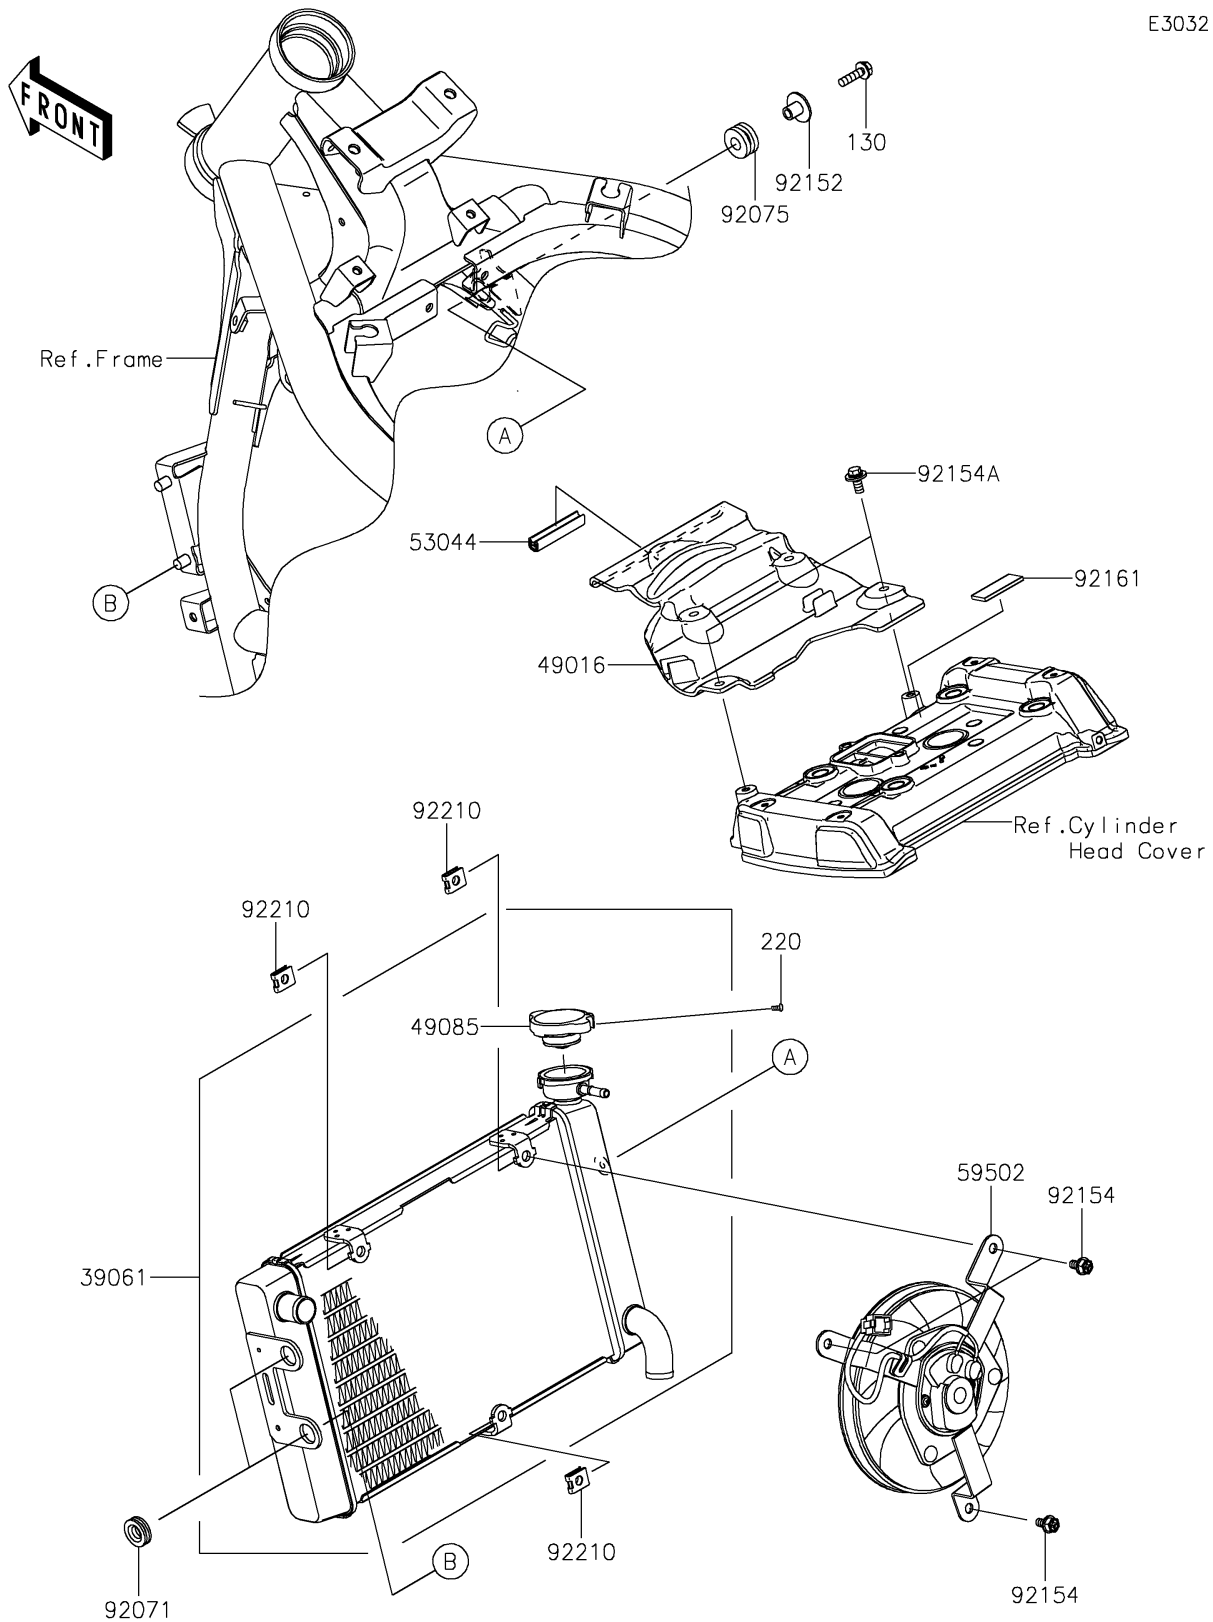

2022 VULCAN® S CAFE

PARTS DIAGRAM

Radiator

E3032

2022 VULCAN[®] S CAFE

PARTS LIST

Radiator

ITEM NAME

PART NUMBER

QUANTITY
