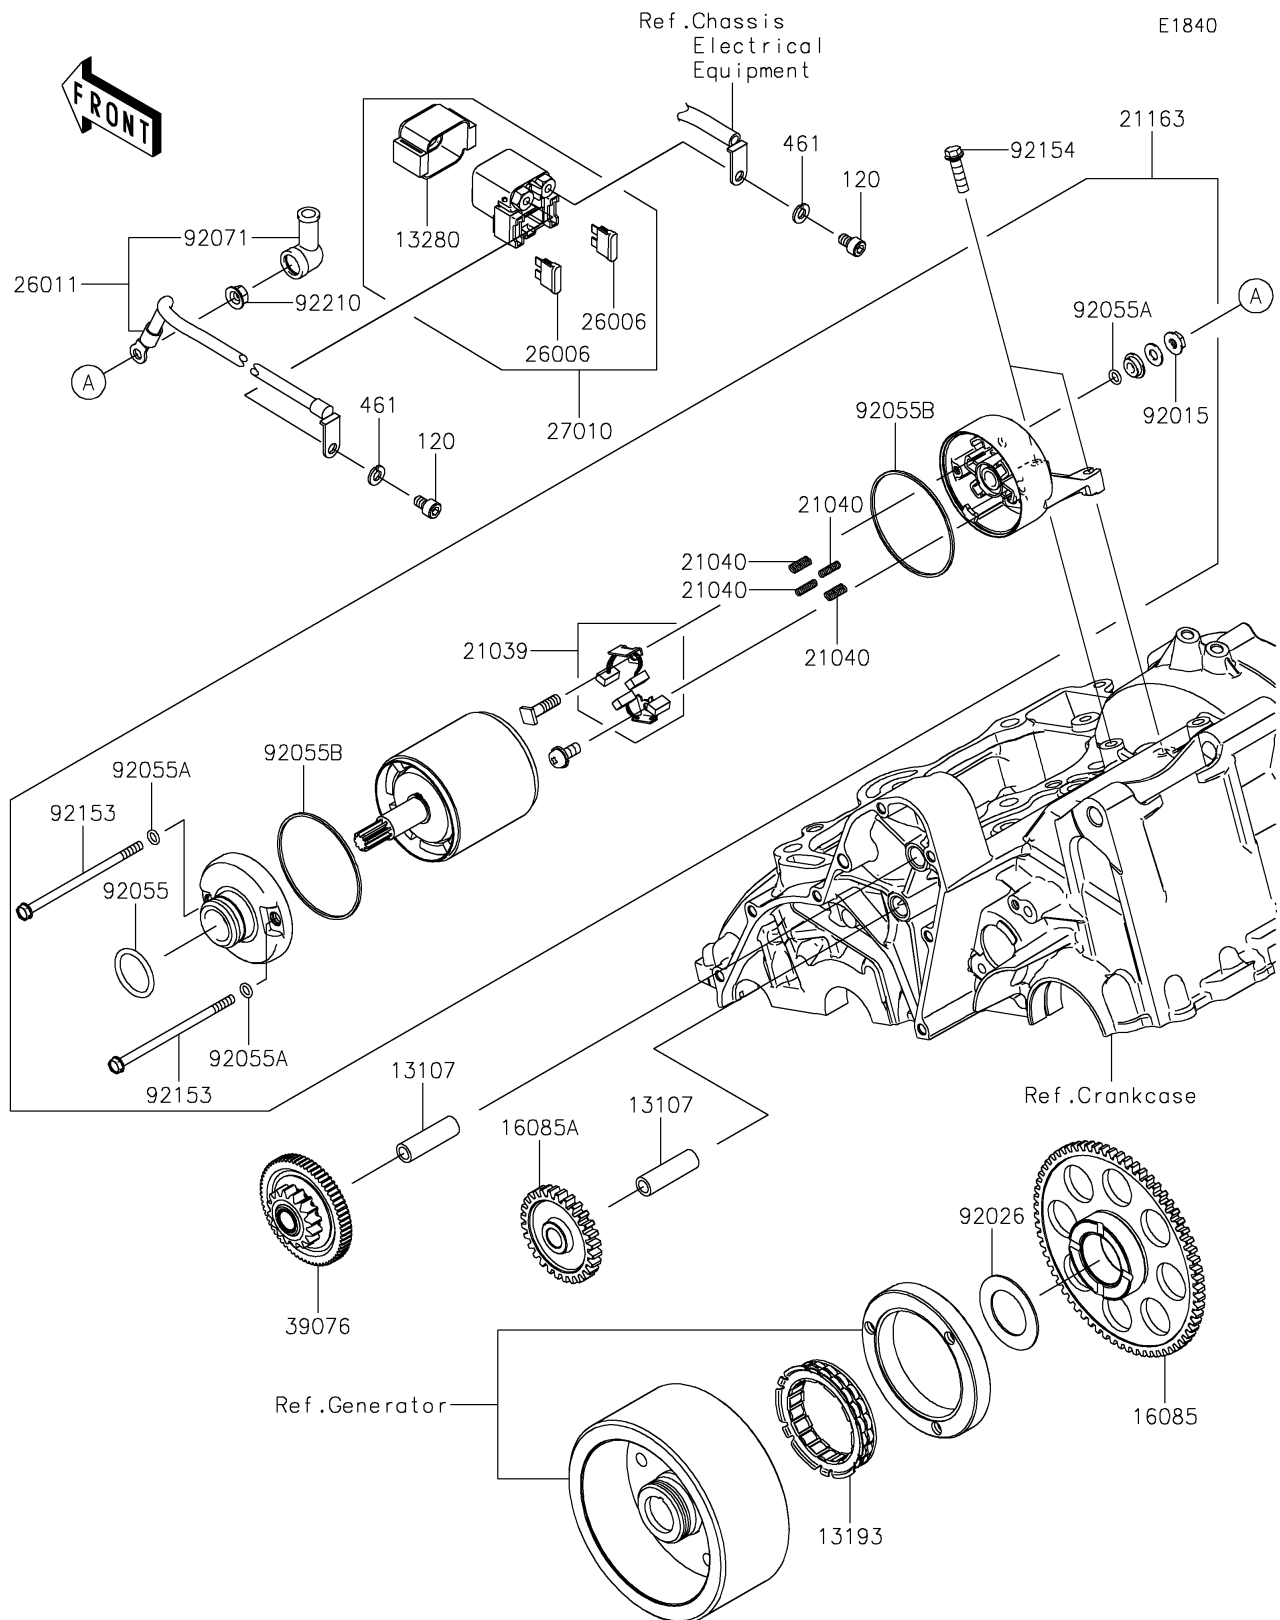

2022 VULCAN® S CAFE

PARTS DIAGRAM

Starter Motor

2022 VULCAN® S CAFE

PARTS LIST

Starter Motor

ITEM NAME

PART NUMBER

QUANTITY
