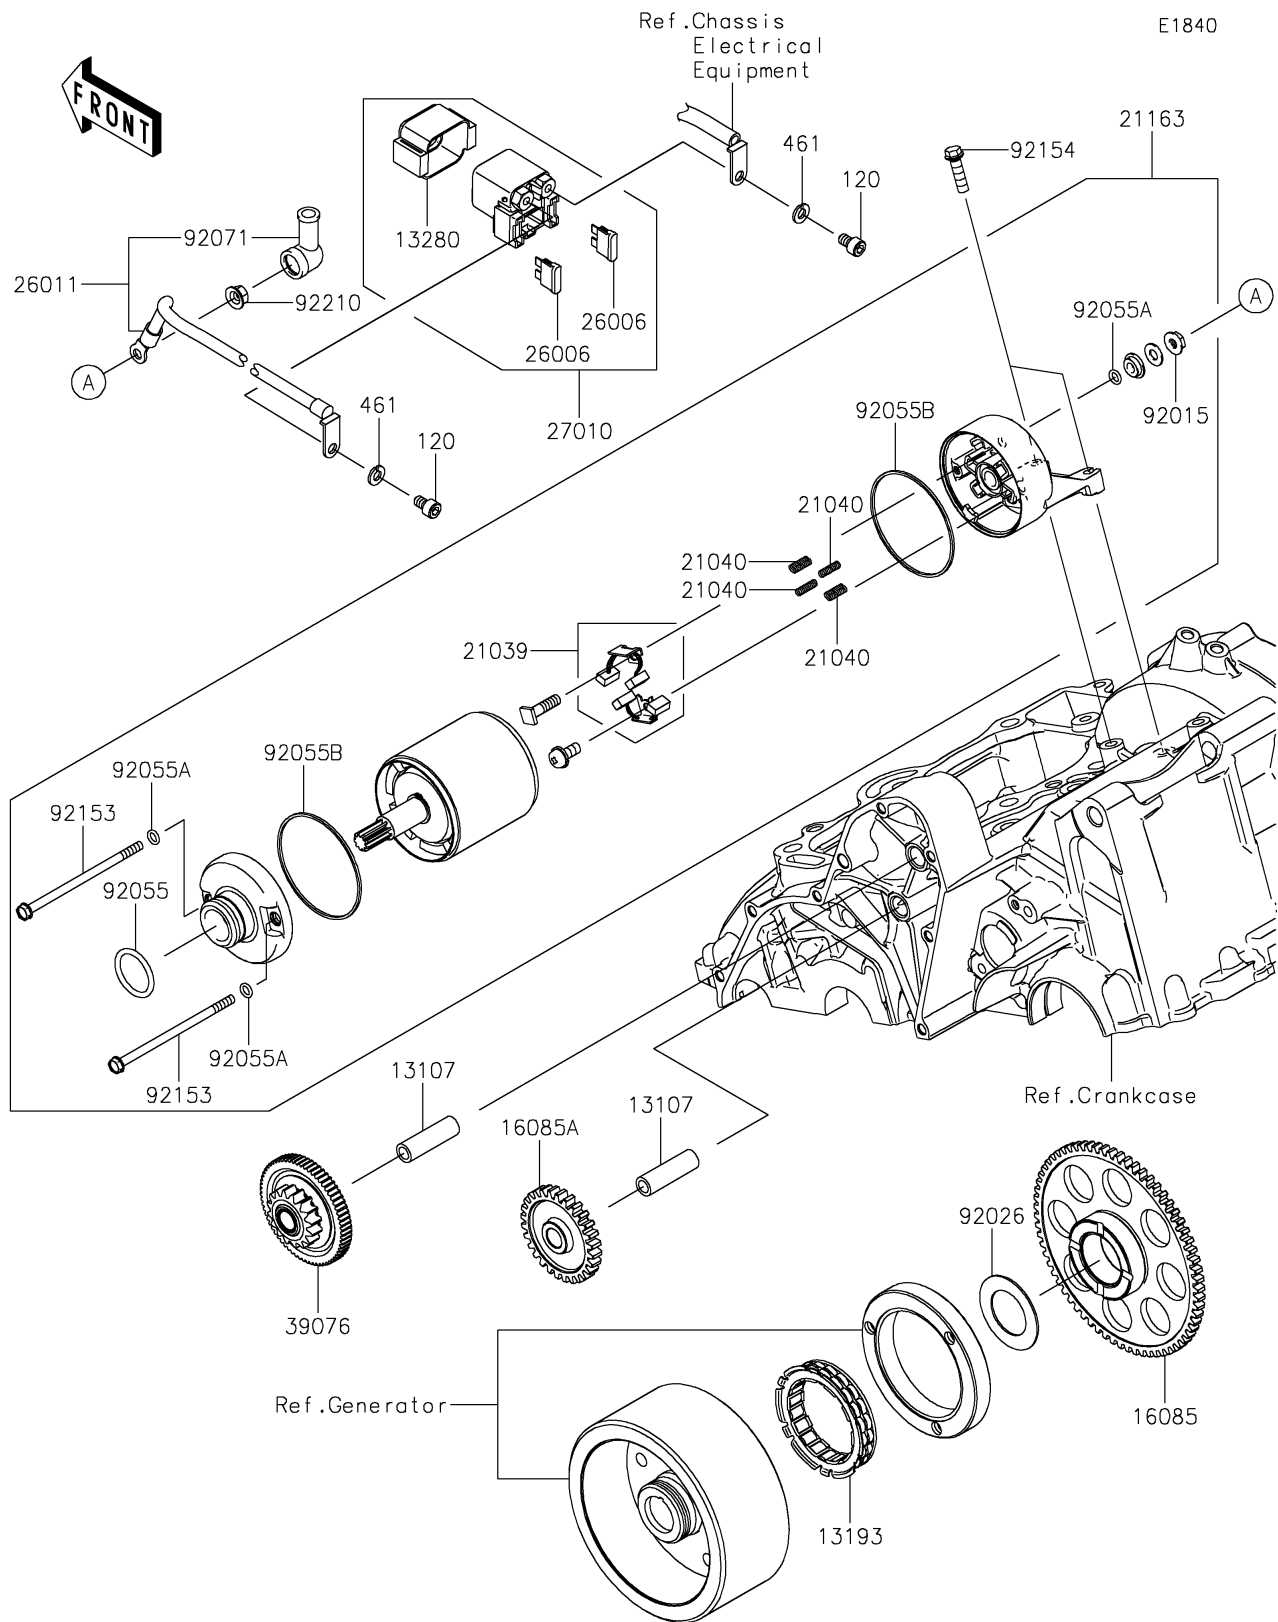

2021 VULCAN® S ABS CAFE

PARTS DIAGRAM

Starter Motor

2021 VULCAN[®] S ABS CAFE

PARTS LIST

Starter Motor

ITEM NAME

PART NUMBER

QUANTITY
