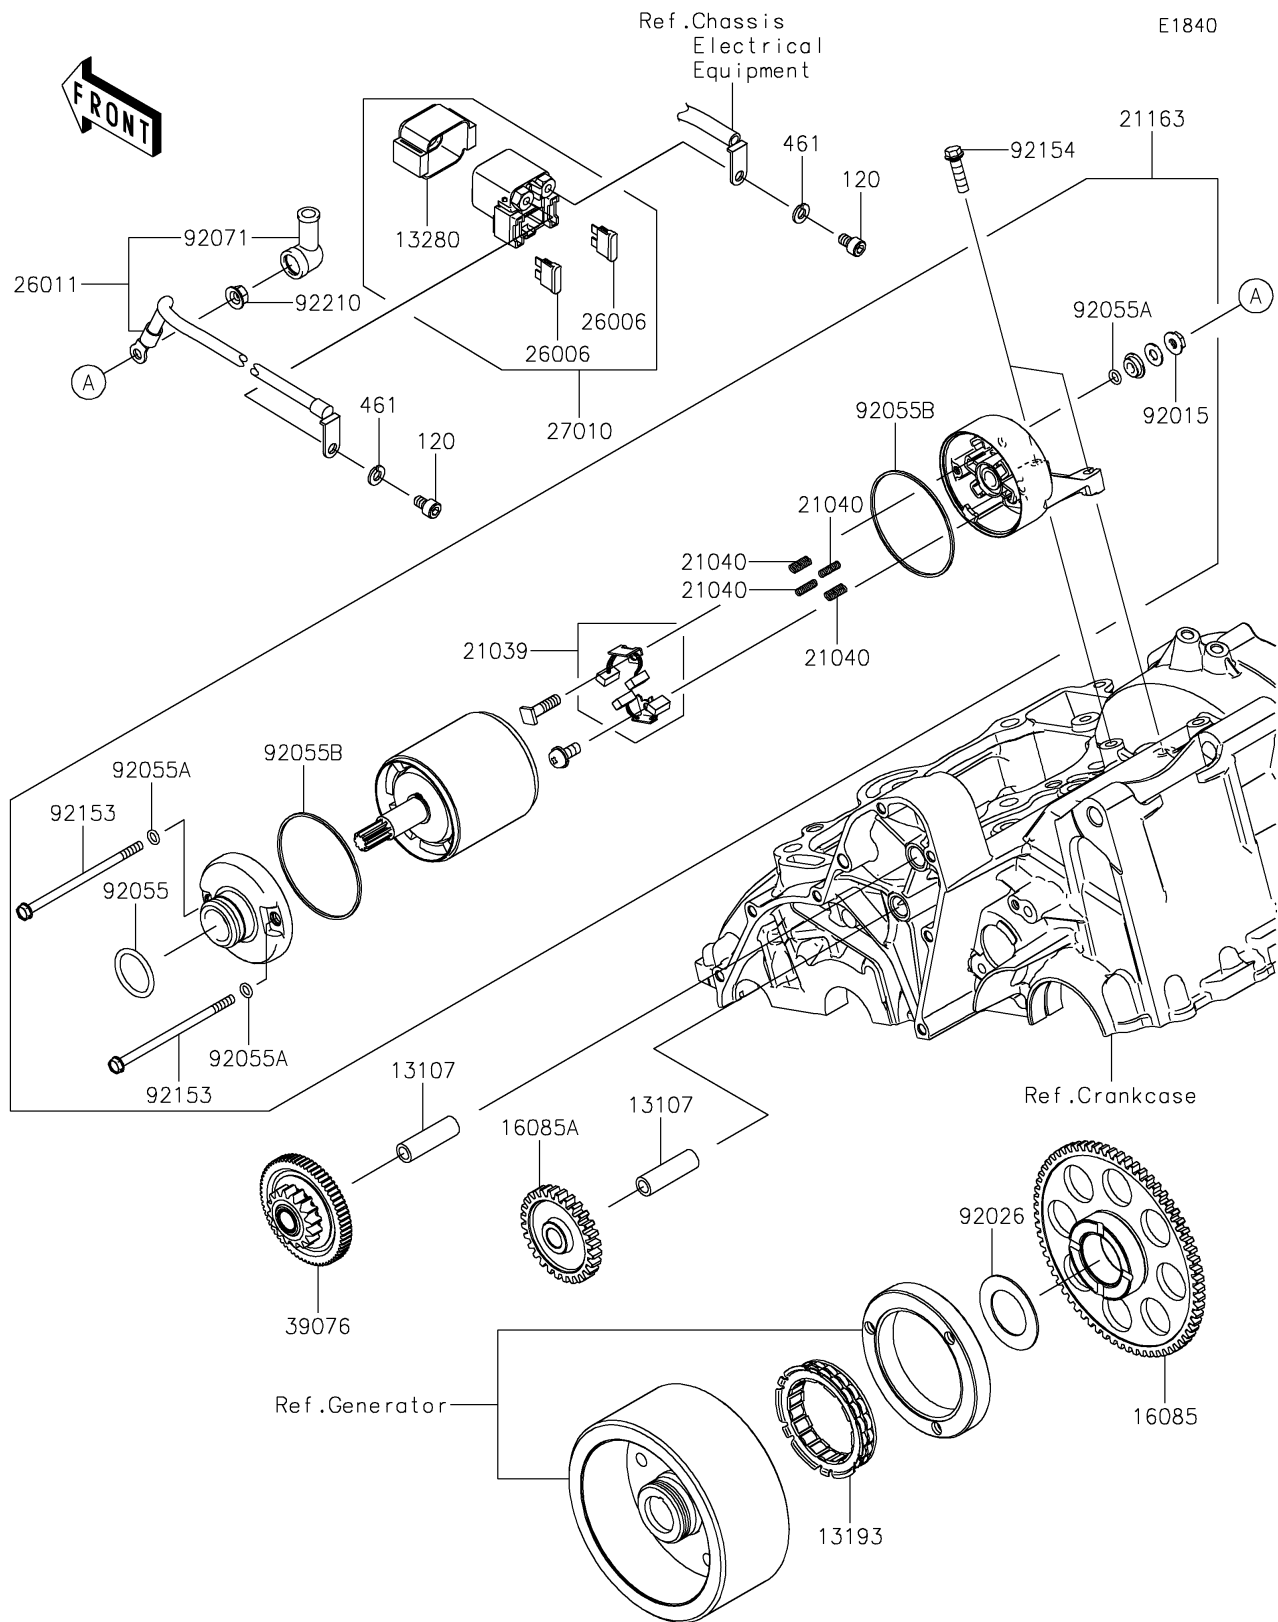

## PARTS DIAGRAM

### Starter Motor

## PARTS LIST

### Starter Motor

ITEM NAME	PART NUMBER	QUANTITY
SHAFT,IDLE GEAR (Ref # 13107)	13107-1106	2
CLUTCH-ASSY-ONEWAY (Ref # 13193)	13193-0006	1
HOLDER (Ref # 13280)	13280-0710	1
GEAR,67T (Ref # 16085)	16085-0076	1
GEAR,IDLE,28T (Ref # 16085A)	16085-0148	1
BRUSH,CARBON (Ref # 21039)	21039-0004	1
SPRING-BRUSH (Ref # 21040)	21040-0003	4
STARTER-ELECTRIC (Ref # 21163)	21163-0040	1
FUSE,BLADE,30A,GREEN (Ref # 26006)	26006-1006	2
WIRE-LEAD (Ref # 26011)	26011-0859	1
SWITCH,MAGNETIC (Ref # 27010)	27010-0709	1
LIMITER,16T&66T (Ref # 39076)	39076-0023	1
NUT,STARTER MOTOR (Ref # 92015)	92015-1476	1
SPACER,29.1X47.5X1.2 (Ref # 92026)	92026-087	1
RING-O (Ref # 92055)	92055-1276	1
RING-O,4.5X2.0 (Ref # 92055A)	92055-1370	3
RING-O,STARTER MOTOR (Ref # 92055B)	92055-1381	2
GROMMET (Ref # 92071)	92071-0024	1
BOLT (Ref # 92153)	92153-1783	2
BOLT,FLANGED,6X22 (Ref # 92154)	92154-0504	2
NUT,6MM (Ref # 92210)	92210-0188	1
BOLT-SOCKET,6X10 (Ref # 120)	120CB0610	2
WASHER-SPRING,6MM (Ref # 461)	461DB0600	2