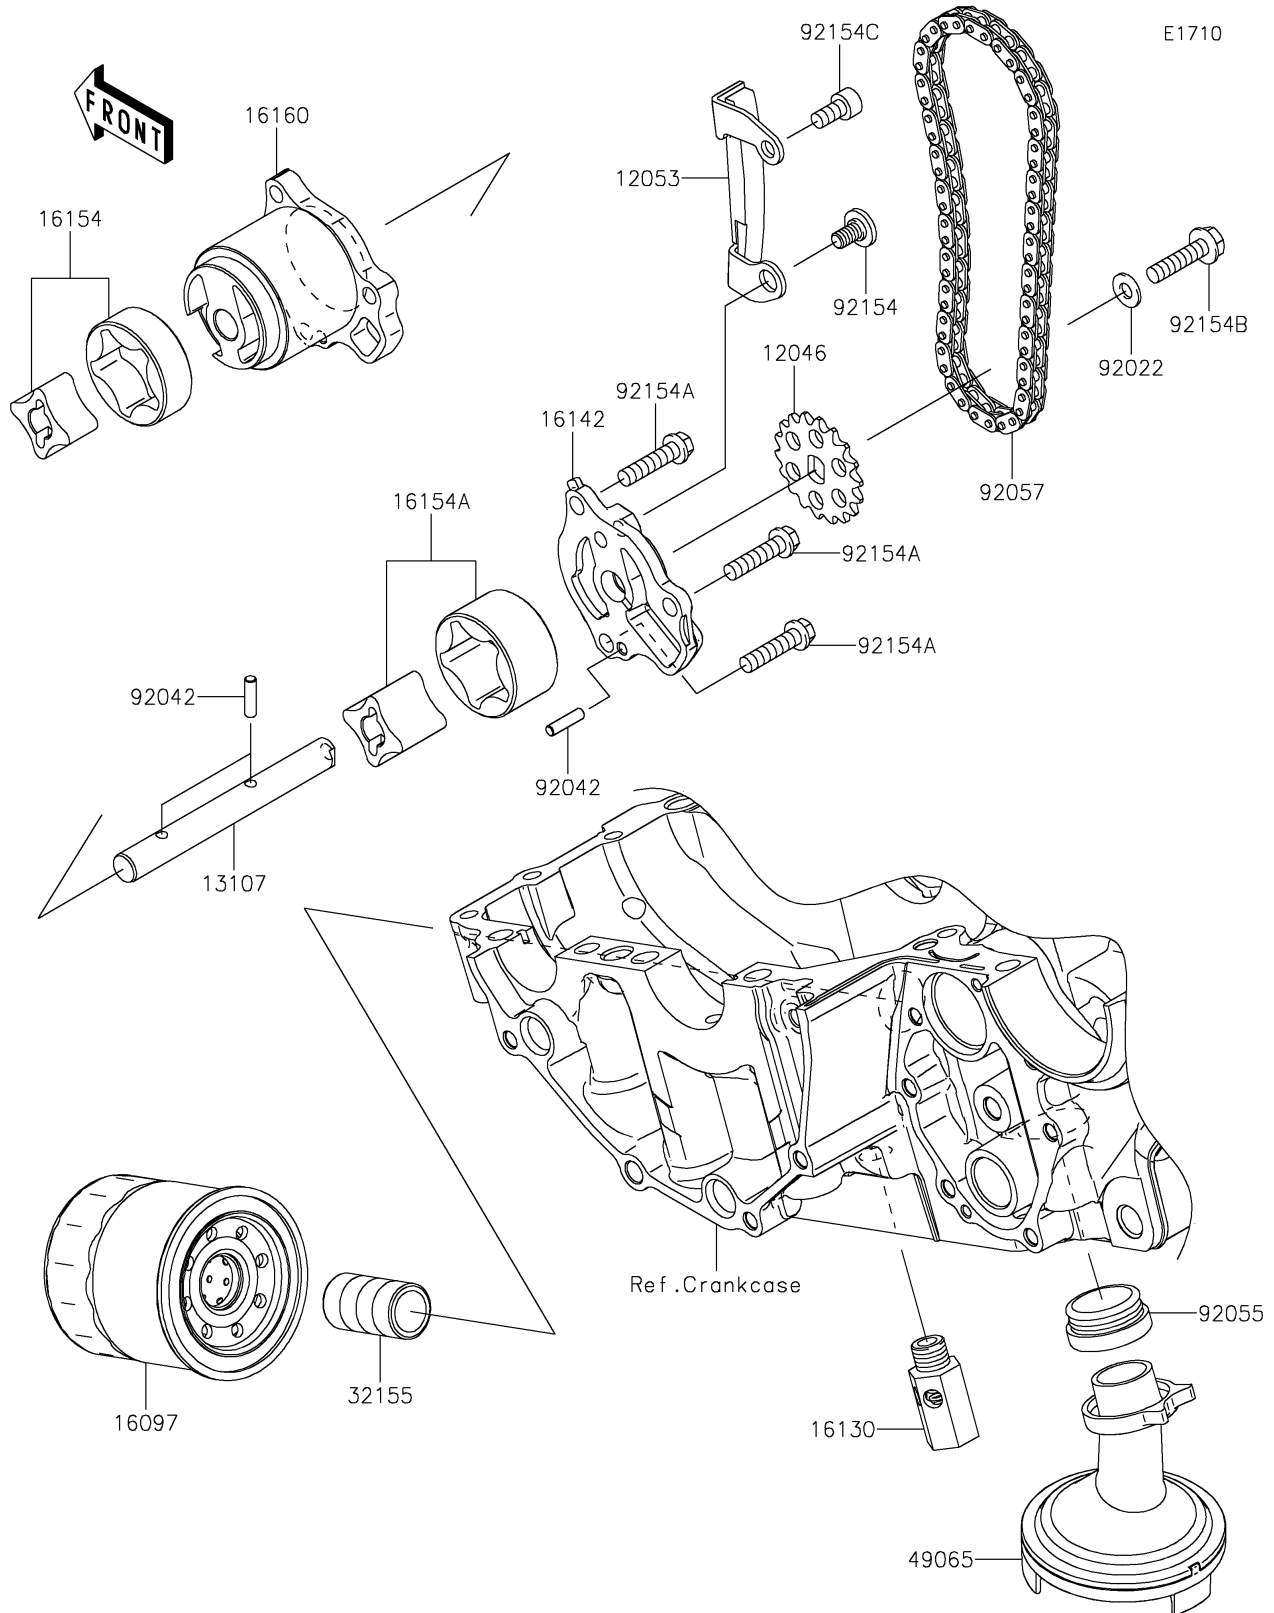

2021 VULCAN® S ABS CAFE

PARTS DIAGRAM

Oil Pump/Oil Filter

2021 VULCAN[®] S ABS CAFE

PARTS LIST

Oil Pump/Oil Filter

ITEM NAME	PART NUMBER	QUANTITY
-----------	-------------	----------
