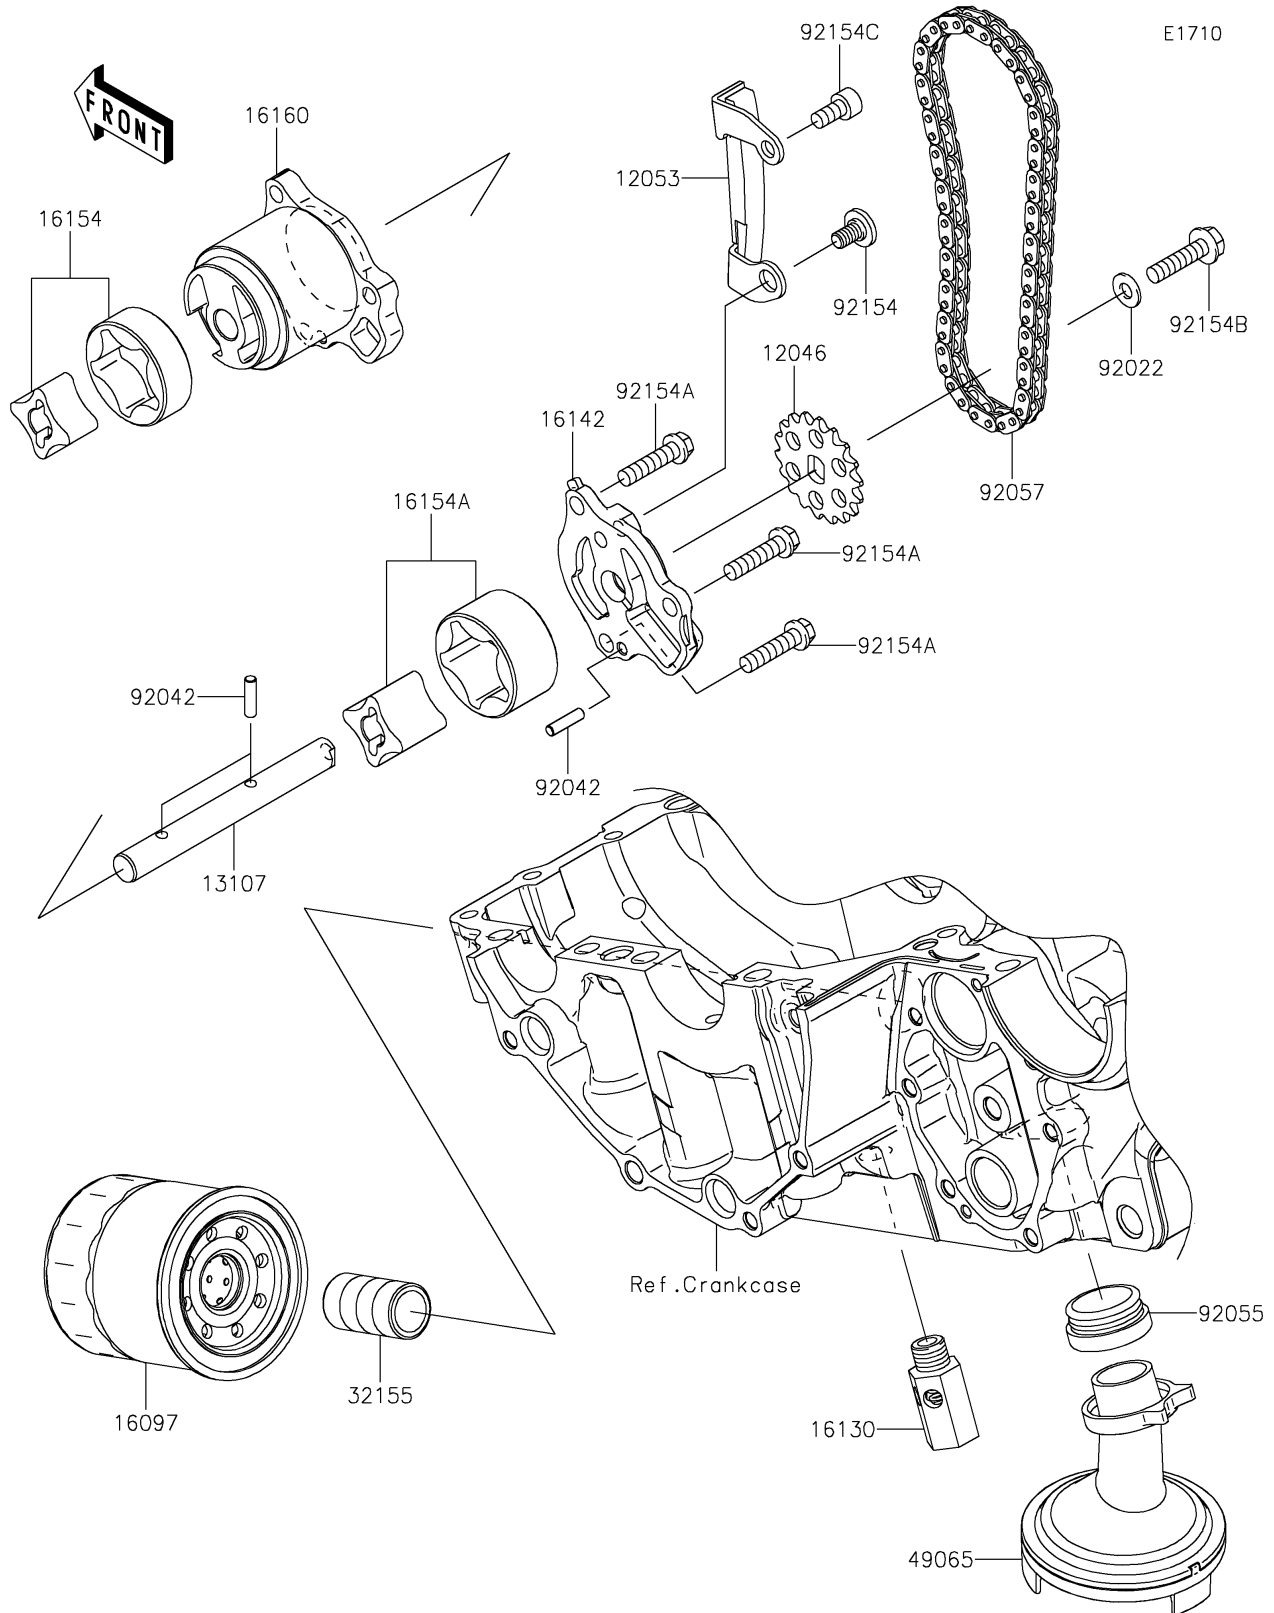

2021 Vulcan® S ABS CAFE

PARTS DIAGRAM

Oil Pump/Oil Filter

2021 Vulcan® S ABS CAFE

PARTS LIST

Oil Pump/Oil Filter

ITEM NAME	PART NUMBER	QUANTITY
SPROCKET,18T,BF04M (Ref # 12046)	12046-0040	1
GUIDE-CHAIN (Ref # 12053)	12053-0071	1
SHAFT,OIL PUMP (Ref # 13107)	13107-0772	1
FILTER-ASSY-OIL (Ref # 16097)	16097-0008	1
VALVE-ASSY-RELIEF (Ref # 16130)	16130-0552	1
COVER-PUMP (Ref # 16142)	16142-0712	1
ROTOR-PUMP,L=14 (Ref # 16154)	16154-0037	1
ROTOR-PUMP,40.56X22 (Ref # 16154A)	16154-1115	1
BODY (Ref # 16160)	16160-0110	1
PIPE,OIL FILTER (Ref # 32155)	32155-0029	1
FILTER-OIL (Ref # 49065)	49065-0708	1
WASHER,6X12.8X1.2 (Ref # 92022)	92022-1827	1
PIN,DOWEL,4X15.8 (Ref # 92042)	92042-014	3
RING-O,OIL FILTER (Ref # 92055)	92055-1354	1
CHAIN,DID 215FD-DHA,56LE (Ref # 92057)	92057-0098	1
BOLT,SOCKET,6X11 (Ref # 92154)	92154-0188	1
BOLT,FLANGED,6X25 (Ref # 92154A)	92154-0783	3
BOLT,FLANGED,6X25 (Ref # 92154B)	92154-0811	1
BOLT,SOCKET,6X12 (Ref # 92154C)	92154-0812	1