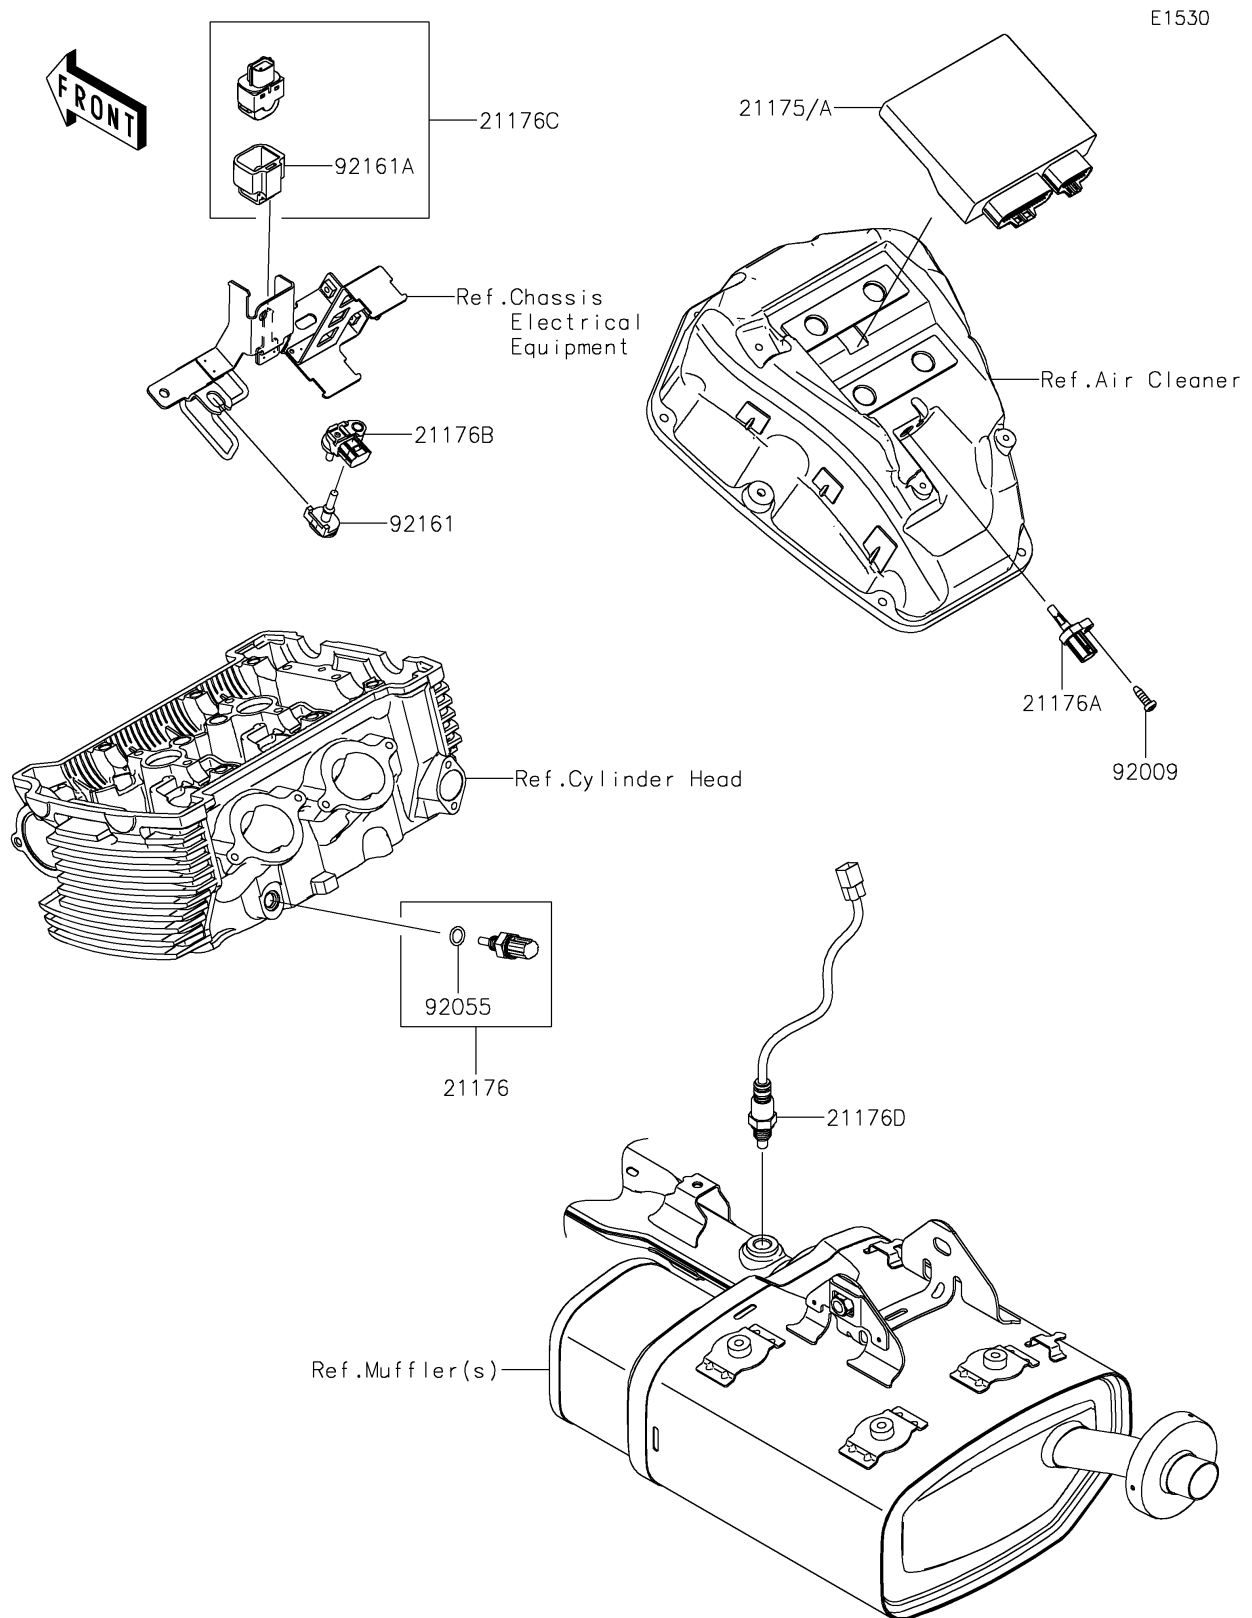

2021 Vulcan[®] S ABS CAFE

PARTS DIAGRAM

Fuel Injection

2021 Vulcan® S ABS CAFE

PARTS LIST

Fuel Injection

ITEM NAME	PART NUMBER	QUANTITY
CONTROL UNIT-ELECTRONIC (Ref # 21175)	21175-1196	1
CONTROL UNIT-ELECTRONIC (Ref # 21175A)	21175-1197	1
SENSOR,WATER TEMP (Ref # 21176)	21176-0009	1
SENSOR,AIR TEMPERATURE (Ref # 21176A)	21176-0048	1
SENSOR,PRESSURE (Ref # 21176B)	21176-0111	1
SENSOR,VEHICLE-DOWN (Ref # 21176C)	21176-0704	1
SENSOR,OXYGEN (Ref # 21176D)	21176-0775	1
SCREW,TAPPING,5X16 (Ref # 92009)	92009-1984	1
RING-O,9.5X1.9 (Ref # 92055)	92055-0016	1
DAMPER (Ref # 92161)	92161-0673	1
DAMPER (Ref # 92161A)	92161-0951	1