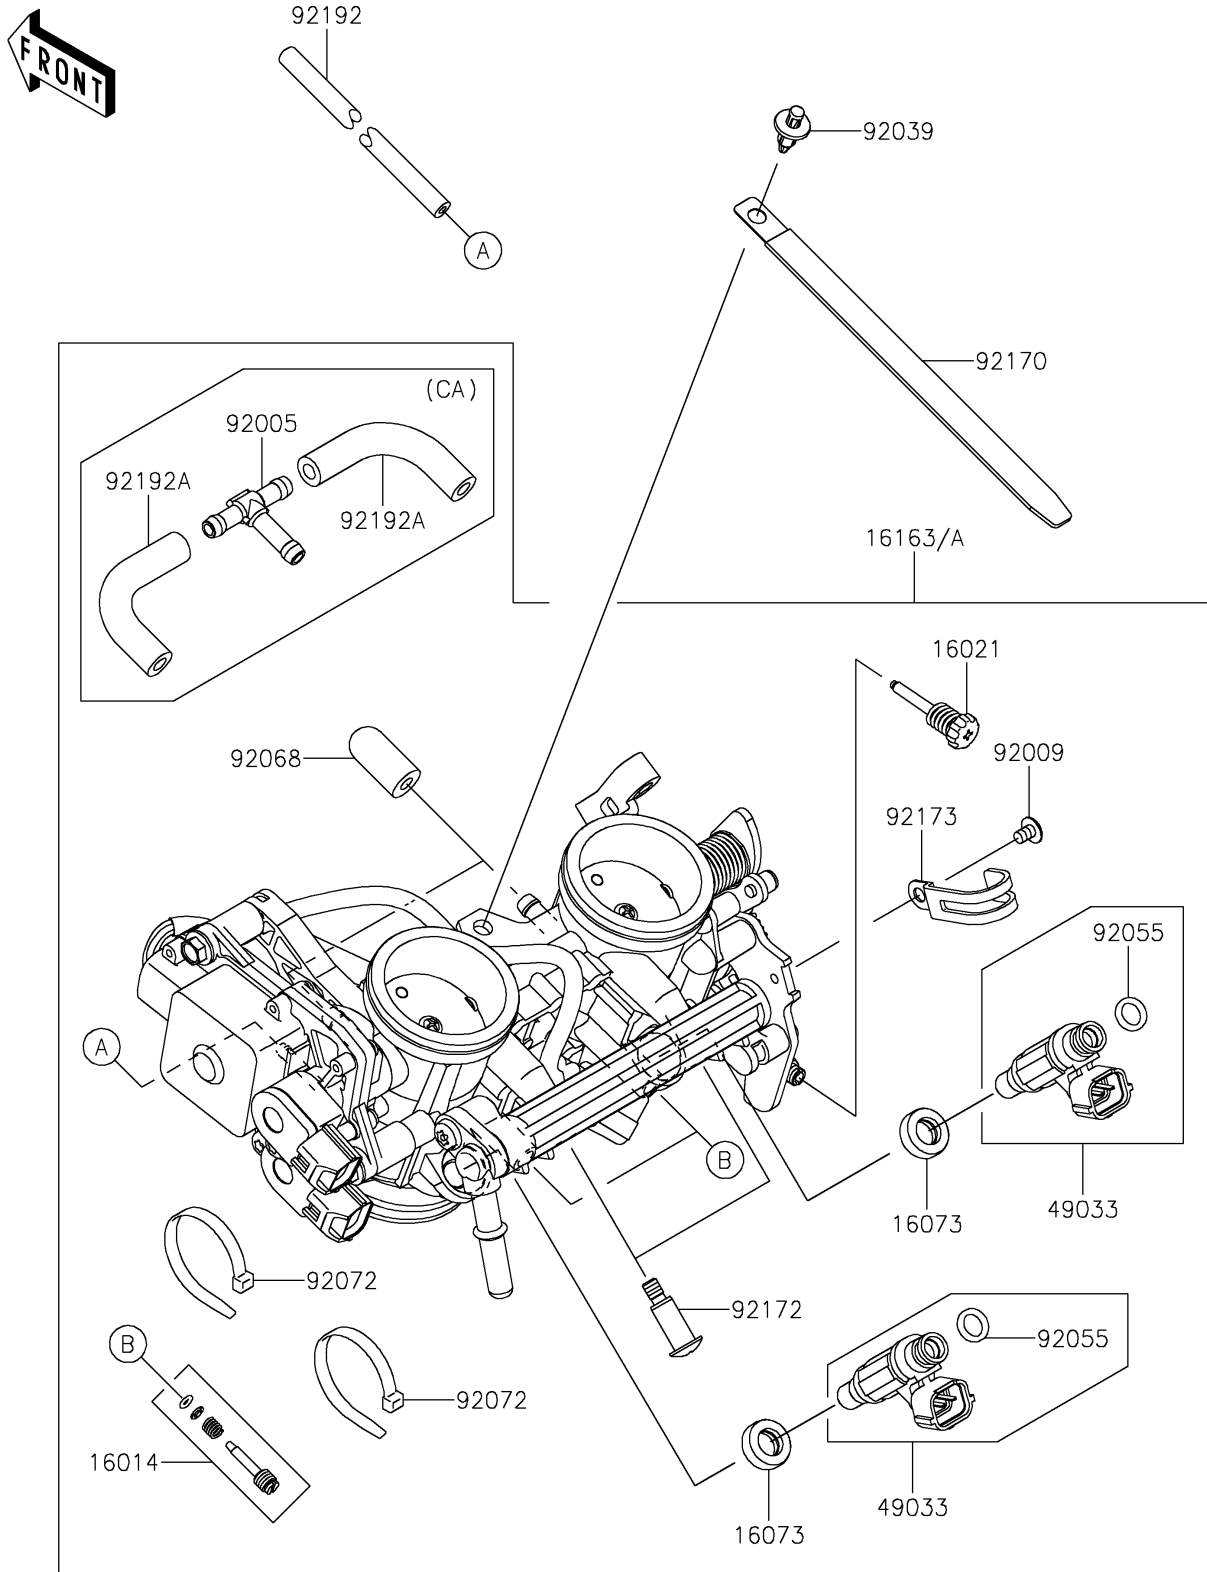

2022 VULCAN® S CAFE

PARTS DIAGRAM

Throttle

E1510

2022 VULCAN[®] S CAFE

PARTS LIST

Throttle

ITEM NAME

PART NUMBER

QUANTITY
