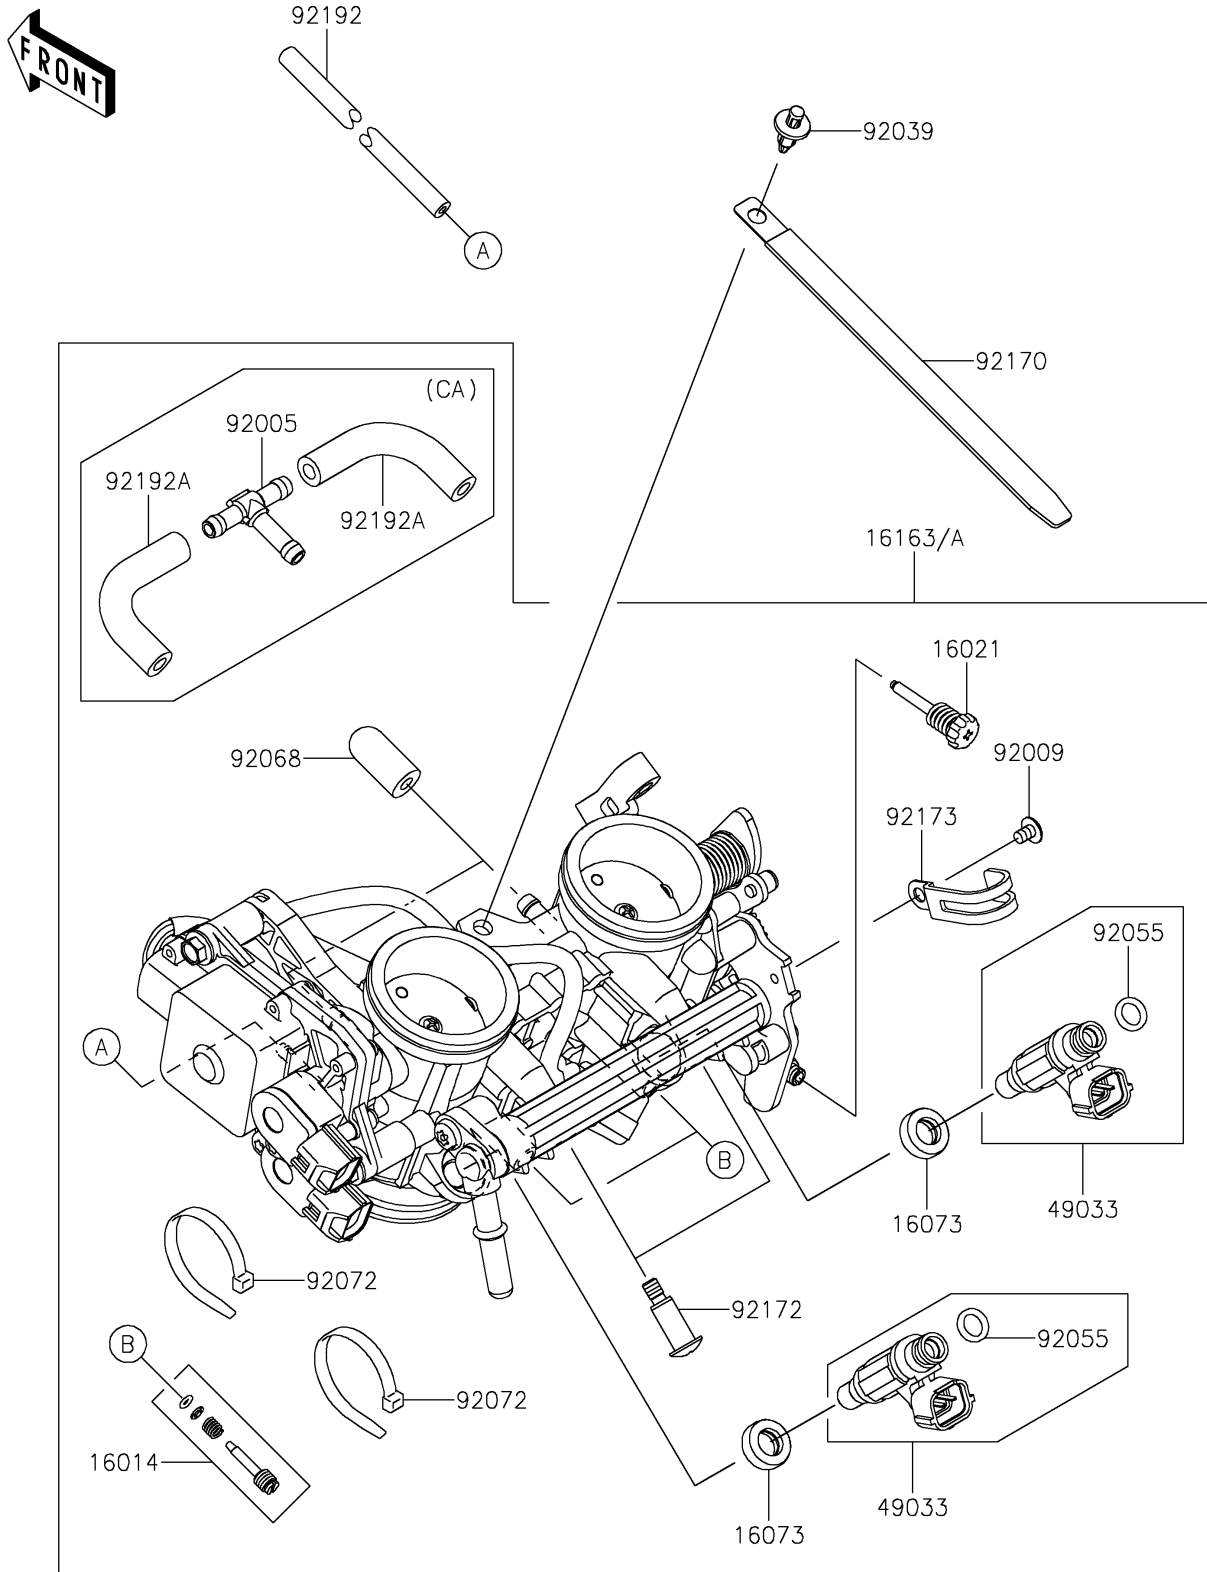

2021 VULCAN® S ABS CAFE

PARTS DIAGRAM

Throttle

E1510

2021 VULCAN[®] S ABS CAFE

PARTS LIST

Throttle

ITEM NAME

PART NUMBER

QUANTITY
