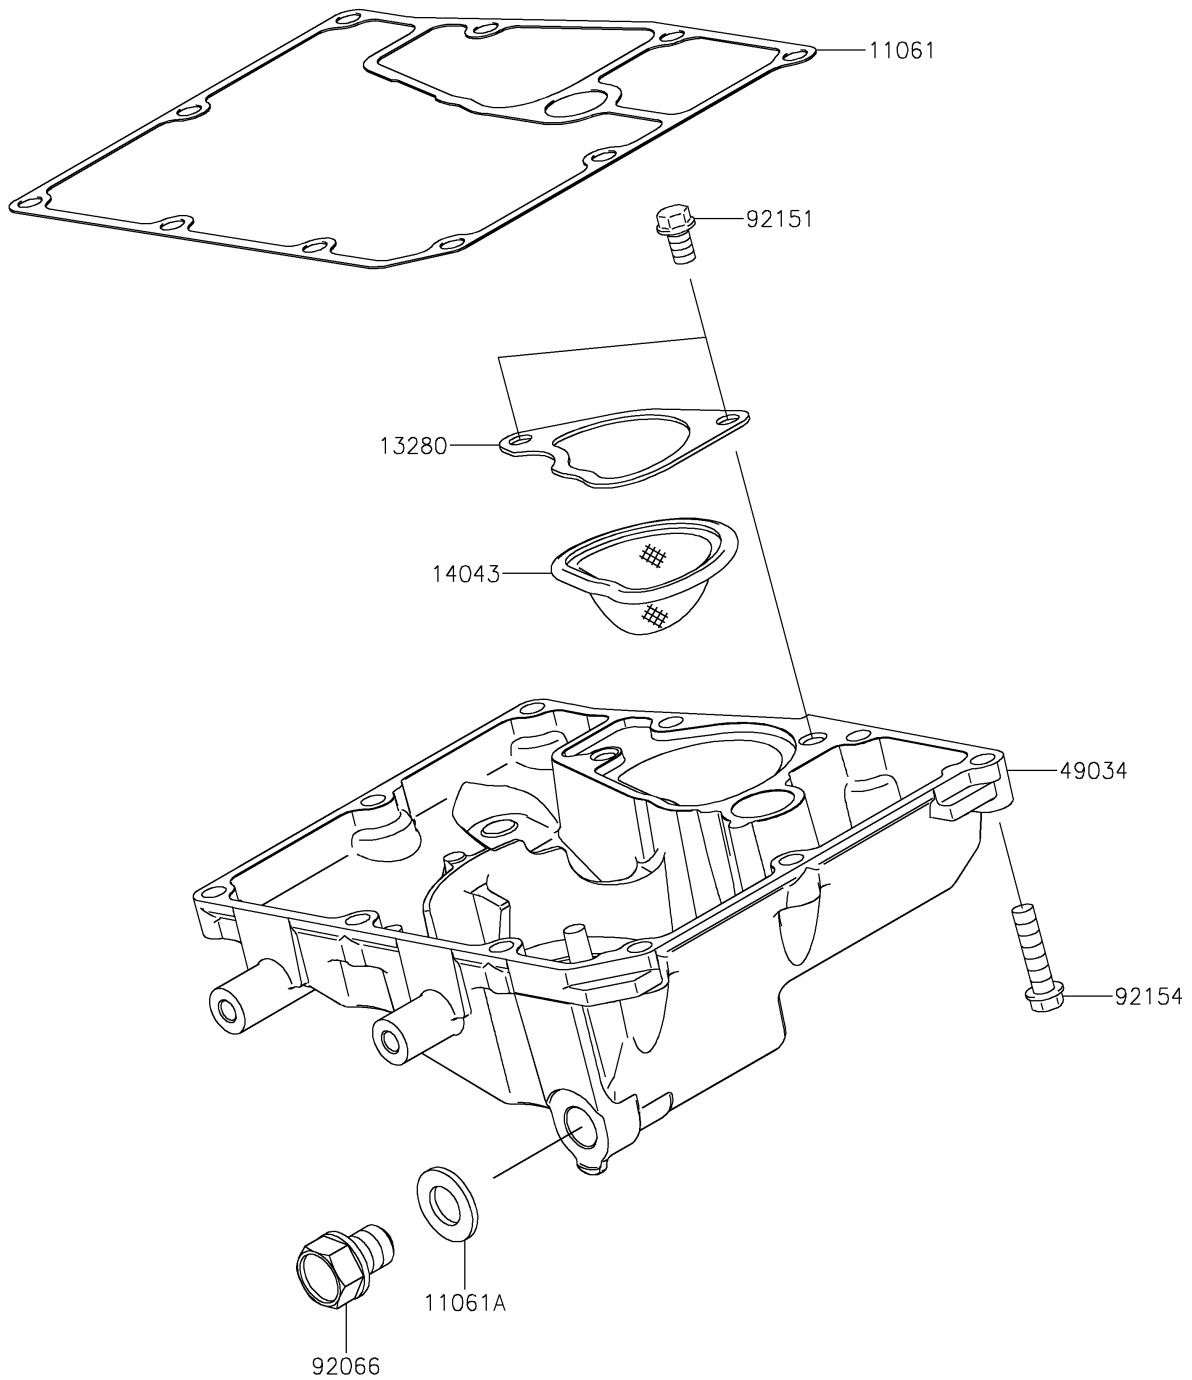

2022 VULCAN[®] S CAFE

PARTS DIAGRAM

Oil Pan

E1434

2022 VULCAN[®] S CAFE

PARTS LIST

Oil Pan

ITEM NAME

PART NUMBER

QUANTITY
