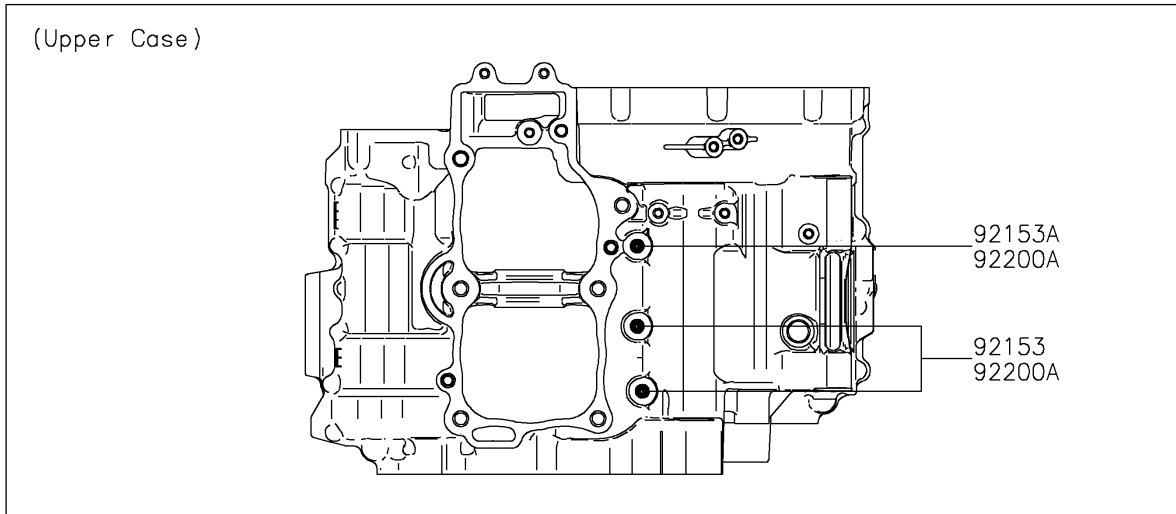

2022 VULCAN® S CAFE

PARTS DIAGRAM

Crankcase Bolt Pattern

E1412

2022 VULCAN® S CAFE

PARTS LIST

Crankcase Bolt Pattern

ITEM NAME

PART NUMBER

QUANTITY
