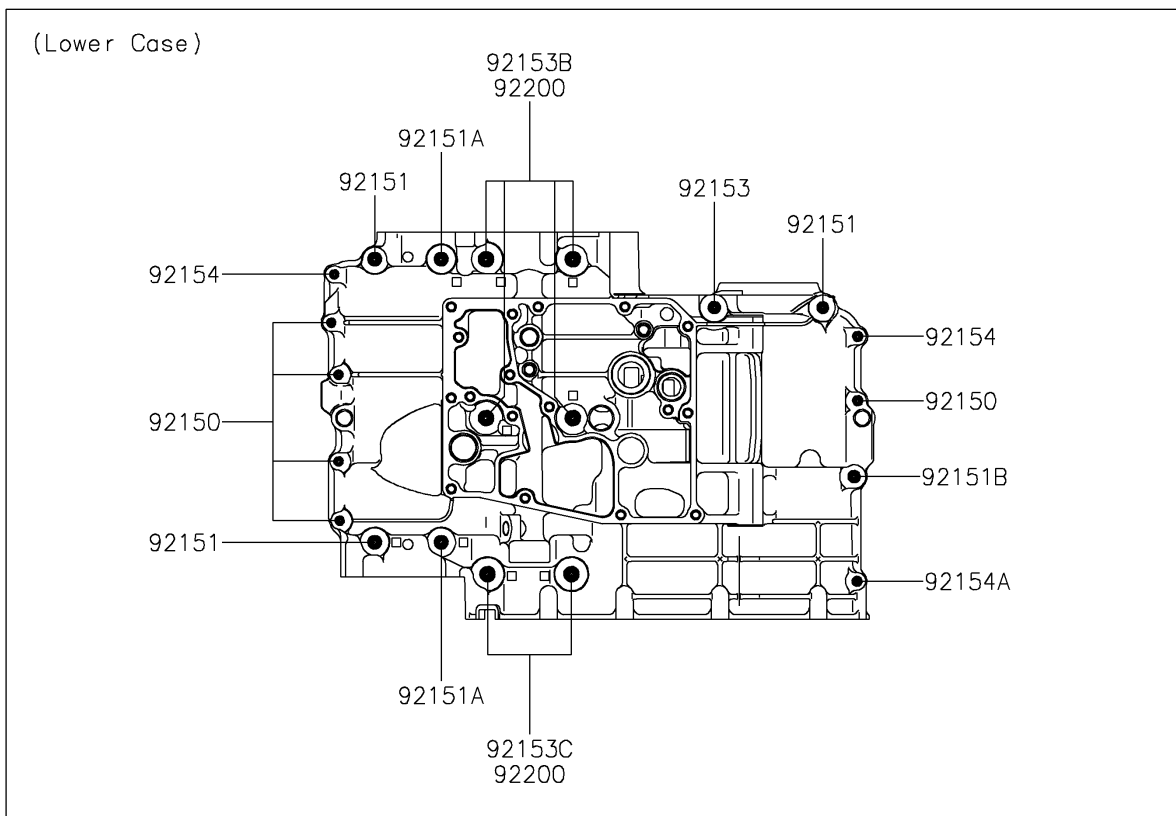

2022 VULCAN® S CAFE

PARTS DIAGRAM

Crankcase Bolt Pattern

E1412

2022 VULCAN® S CAFE

PARTS LIST

Crankcase Bolt Pattern

ITEM NAME

PART NUMBER

QUANTITY
